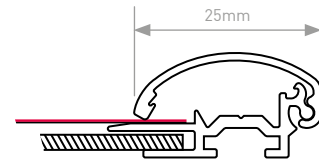

Security Snapframes

Virtually impossible to open by hand, these snapframes open easily with our hand-held opening tool (available separately)

25mm Profile with Mitred Corners

Poster Size	Display Area (mm)	O/A Dimensions (mm)	Weight (kg)	Availability	Order Code
A4	196 x 283	246 x 333	0.6	In stock	SNSA425SA(W)
A3	283 x 406	333 x 456	0.8	In stock	SNSA325SA(W)
A2	406 x 580	456 x 630	1.3	In stock	SNSA225SA(W)
A1	580 x 827	630 x 877	2.5	In stock	SNSA125SA(W)
A0	827 x 1175	877 x 1225	4	Made to order	UCZ255N0A0
20" x 30"	494 x 748	544 x 798	1.8	In stock	SNS2325SA(W)
30" x 40"	748 x 1002	798 x 1052	3.5	Made to order	UCZ255N034
40" x 60"	1002 x 1510	1052 x 1560	6	Made to order	UCZ255N046

42mm Profile with Mitred Corners

Poster Size	Display Area (mm)	O/A Dimensions (mm)	Weight (kg)	Availability	Order Code
A3	256 x 379	340 x 463	1.3	Made to order	UCZ425N0A3
A2	379 x 553	463 x 637	1.9	Made to order	UCZ425N0A2
A1	553 x 800	637 x 884	2.8	Made to order	UCZ425N0A1
A0	800 x 1148	884 x 1232	4.8	In stock	SNSA042SA
20" x 30"	467 x 721	551 x 805	2.3	Made to order	UCZ425N023
30" x 40"	721 x 975	805 x 1059	4	In stock	SNS3442SA
40" x 60"	975 x 1483	1059 x 1567	7.9	In stock	SNS4642SA

Lockable Snapframes

Simple Allen key operation and sequentially opening sides keep your posters safe

32mm Profile with Mitred Corners

Poster Size	Display Area (mm)	O/A Dimensions (mm)	Weight (kg)	Availability	Order Code
A4	190 x 277	253 x 340	0.8	In stock	SNLKA432SA(W)
A3	277 x 400	340 x 463	1.2		SNLKA332SA(W)
A2	400 x 574	463 x 637	1.7		SNLKA232SA(W)
A1	574 x 821	637 x 884	3.1		SNLKA132SA(W)
A0	821 x 1169	884 x 1232	5.6		SNLKA032SA(W)
20" x 30"	488 x 742	551 x 805	3.2		SNLK203032SA(W)
30" x 40"	742 x 996	805 x 1059	4		SNLK304032SA(W)
40" x 60"	996 x 1504	1059 x 1567	7.1		SNLK406032SA(W)