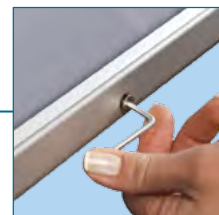

Lockable Snapframes

Simple Allen key operation and sequentially opening sides keep your posters safe