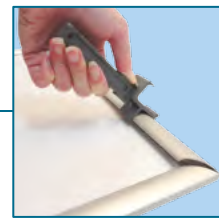

Security Snapframes

Virtually impossible to open by hand, these snapframes open easily with our hand-held opening tool (available separately)

25mm Profile with Mitred Corners

Poster Size	Display Area (mm)	O/A Dimensions (mm)	Weight (kg)	Availability	Order Code
A4	196 x 283	246 x 333	0.6	In stock	SNSA425SA(W)
A3	283 x 406	333 x 456	0.8	In stock	SNSA325SA(W)
A2	406 x 580	456 x 630	1.3	In stock	SNSA225SA(W)
A1	580 x 827	630 x 877	2.5	In stock	SNSA125SA(W)
A0	827 x 1175	877 x 1225	4	Made to order	UCZ255N0A0
20" x 30"	494 x 748	544 x 798	1.8	In stock	SNS2325SA(W)
30" x 40"	748 x 1002	798 x 1052	3.5	Made to order	UCZ255N034
40" x 60"	1002 x 1510	1052 x 1560	6	Made to order	UCZ255N046

42mm Profile with Mitred Corners

Poster Size	Display Area (mm)	O/A Dimensions (mm)	Weight (kg)	Availability	Order Code
A3	256 x 379	340 x 463	1.3	Made to order	UCZ425N0A3
A2	379 x 553	463 x 637	1.9	Made to order	UCZ425N0A2
A1	553 x 800	637 x 884	2.8	Made to order	UCZ425N0A1
A0	800 x 1148	884 x 1232	4.8	In stock	SNSA042SA
20" x 30"	467 x 721	551 x 805	2.3	Made to order	UCZ425N023
30" x 40"	721 x 975	805 x 1059	4	In stock	SNS3442SA
40" x 60"	975 x 1483	1059 x 1567	7.9	In stock	SNS4642SA

Lockable Snapframes

Simple Allen key operation and sequentially opening sides keep your posters safe

32mm Profile with Mitred Corners

Poster Size	Display Area (mm)	O/A Dimensions (mm)	Weight (kg)	Availability	Order Code
A4	190 x 277	253 x 340	0.8	In stock	SNLKA432SA(W)
A3	277 x 400	340 x 463	1.2		SNLKA332SA(W)
A2	400 x 574	463 x 637	1.7		SNLKA232SA(W)
A1	574 x 821	637 x 884	3.1		SNLKA132SA(W)
A0	821 x 1169	884 x 1232	5.6		SNLKA032SA(W)
20" x 30"	488 x 742	551 x 805	3.2		SNLK203032SA(W)
30" x 40"	742 x 996	805 x 1059	4		SNLK304032SA(W)
40" x 60"	996 x 1504	1059 x 1567	7.1		SNLK406032SA(W)