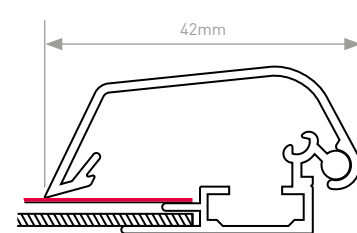

Security Snapframes

Virtually impossible to open by hand, these snapframes open easily with our hand-held opening tool (available separately)

25mm Profile with Mitred Corners

Poster Size	Display Area (mm)	O/A Dimensions (mm)	Weight (kg)	Availability	Order Code
A4	196 x 283	246 x 333	0.6	In stock	SNSA425SA(W)
A3	283 x 406	333 x 456	0.8	In stock	SNSA325SA(W)
A2	406 x 580	456 x 630	1.3	In stock	SNSA225SA(W)
A1	580 x 827	630 x 877	2.5	In stock	SNSA125SA(W)
A0	827 x 1175	877 x 1225	4	Made to order	UCZ255N0A0
20" x 30"	494 x 748	544 x 798	1.8	In stock	SNS2325SA(W)
30" x 40"	748 x 1002	798 x 1052	3.5	Made to order	UCZ255N034
40" x 60"	1002 x 1510	1052 x 1560	6	Made to order	UCZ255N046

42mm Profile with Mitred Corners

Poster Size	Display Area (mm)	O/A Dimensions (mm)	Weight (kg)	Availability	Order Code
A3	256 x 379	340 x 463	1.3	Made to order	UCZ425N0A3
A2	379 x 553	463 x 637	1.9	Made to order	UCZ425N0A2
A1	553 x 800	637 x 884	2.8	Made to order	UCZ425N0A1
A0	800 x 1148	884 x 1232	4.8	In stock	SNSA042SA
20" x 30"	467 x 721	551 x 805	2.3	Made to order	UCZ425N023
30" x 40"	721 x 975	805 x 1059	4	In stock	SNS3442SA
40" x 60"	975 x 1483	1059 x 1567	7.9	In stock	SNS4642SA

Lockable Snapframes

Simple Allen key operation and sequentially opening sides keep your posters safe

32mm Profile with Mitred Corners

Poster Size	Display Area (mm)	O/A Dimensions (mm)	Weight (kg)	Availability	Order Code
A4	190 x 277	253 x 340	0.8	In stock	SNLKA432SA(W)
A3	277 x 400	340 x 463	1.2		SNLKA332SA(W)
A2	400 x 574	463 x 637	1.7		SNLKA232SA(W)
A1	574 x 821	637 x 884	3.1		SNLKA132SA(W)
A0	821 x 1169	884 x 1232	5.6		SNLKA032SA(W)
20" x 30"	488 x 742	551 x 805	3.2		SNLK203032SA(W)
30" x 40"	742 x 996	805 x 1059	4		SNLK304032SA(W)
40" x 60"	996 x 1504	1059 x 1567	7.1		SNLK406032SA(W)