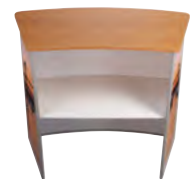

# Promo Counters

- Portable flat-pack design – quick and easy to assemble
- Choice of two styles with white laminate or wood tops
- Durable aluminium frames with silver anodised finish
- White foam PVC display panels
- Panels suitable for vinyl application or direct-to-surface print\*
- Optional black carry bags available separately (see page 121)

Convex

Hexagonal

Maximum Loads - counter: 15kg / shelf: 6kg

Convex	O/A Dimensions (w x h x d mm)	Panel Sizes (w x h mm)	Weight (kg)	Top	Availability	Order Code
	1060 x 930 x 580	Front: 980 x 878 (x1) Sides: 438 x 878 (x2)	18.1	White	In stock	CONVXW
		20.2	Wood	Made to order	UPSM008000	