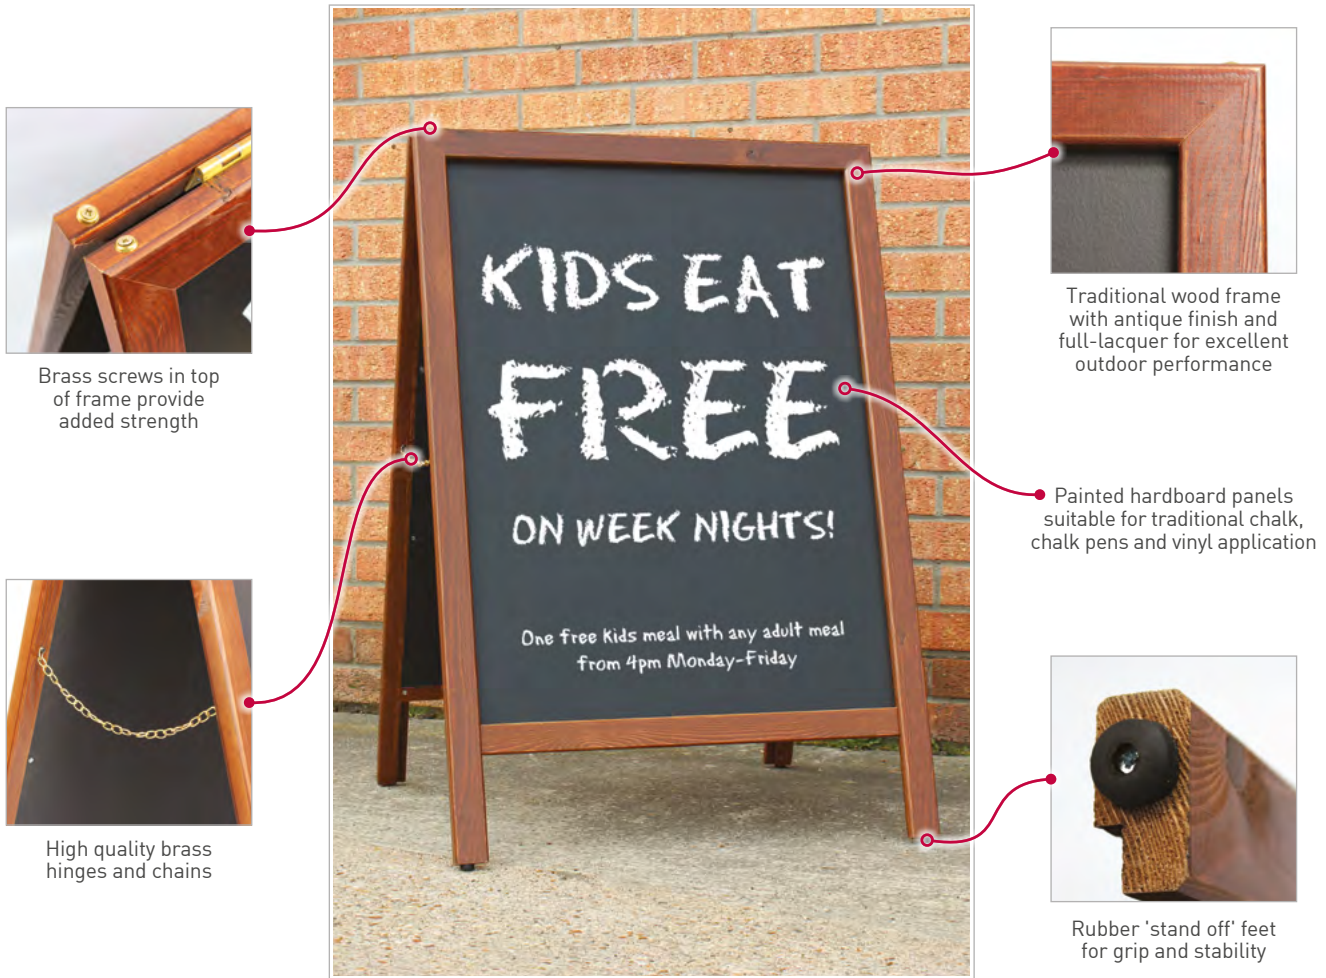

Chalkstar A-Board

A simple, stable and stylish wooden A-board

Direct-to-surface printed panels available

(Minimum order quantity: 25)

Display Area (mm)	O/A Dimensions (w x h x d mm)	Weight (kg)	Order Code
578 x 775	670 x 968 x 625	10	CHLKSTR