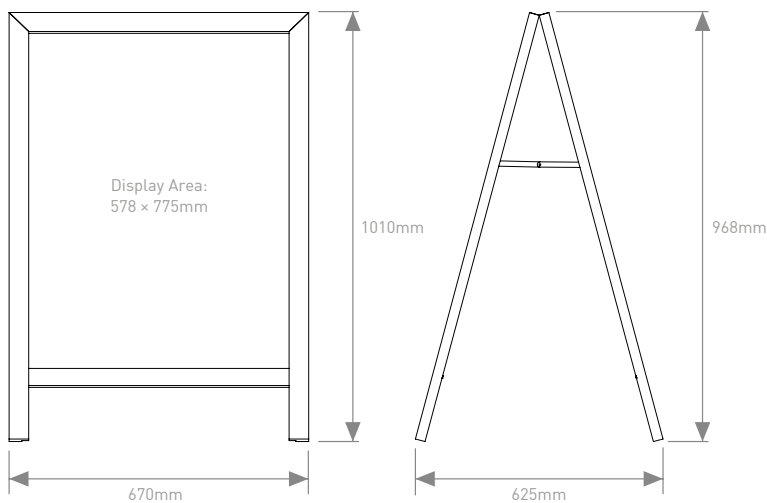

Chalkstar A-Board

A simple, stable and stylish wooden A-board

Direct-to-surface printed panels available

(Minimum order quantity: 25)

Display Area (mm)	O/A Dimensions (w x h x d mm)	Weight (kg)	Order Code
578 x 775	670 x 968 x 625	10	CHLKSTR