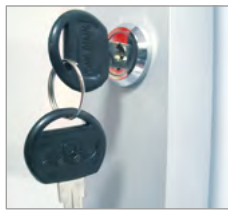

Each poster case supplied with set of keys