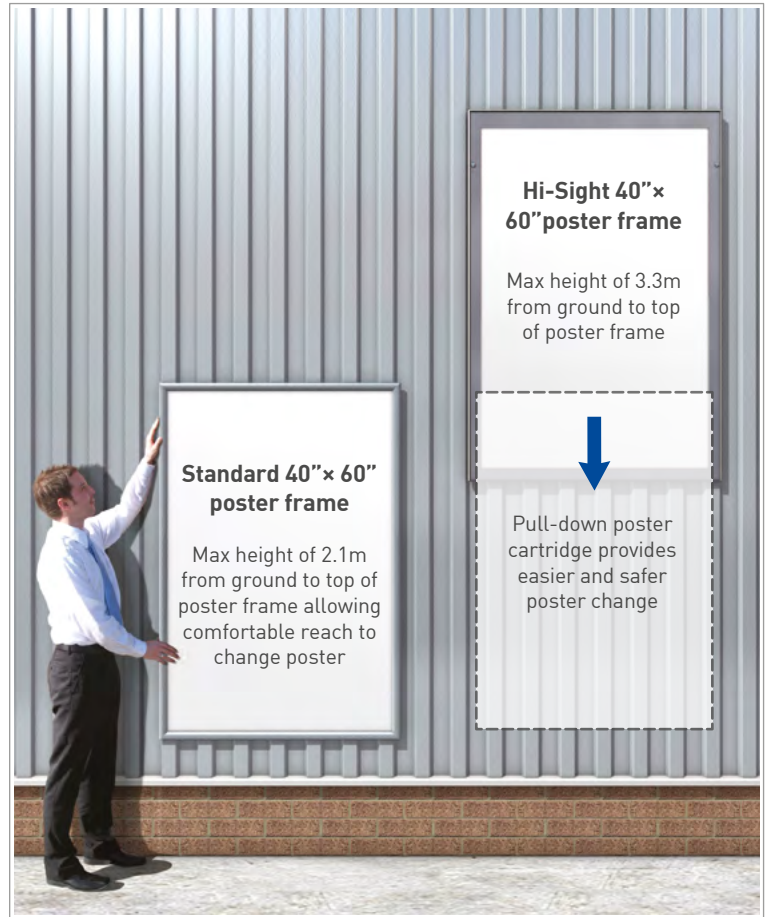

Hi-Sight

EU Design Registration No. 000879846

Thanks to its unique 'pull-down' poster cartridge, Hi-Sight has many advantages over traditional poster frames...

- Can be mounted up to 3 × higher
- Quicker, easier and safer – no need to stretch or use ladders
- Reduced risk of tampering and vandalism
- Hard-wearing **aluminium frame**
- Fixed **polycarbonate poster cover** with magnetic seals – virtually no risk of poster loss
- Excellent weather resistance
- Suitable for indoor and outdoor use
- Hidden pre-drilled holes, ready for wall mounting

In stock

No assembly required

Recyclable
Aluminium frame and polycarbonate poster cover

Ideal for out-of-town retailers, Hi-Sight maximises the visibility of store-front promotions – vital in the drive for greater awareness and increased sales