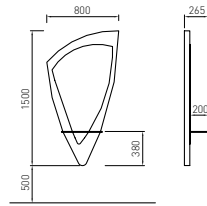

TOCADORES **STYLING UNITS** COIFFEUSES

Aqualux

COMBIPAHÍ PAG 96