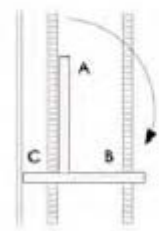

Shallow flat

Standard 3 way book shelf