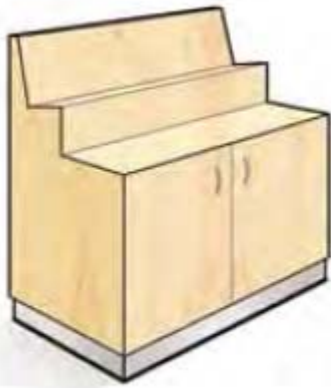

Display Tables...

BRISBANE

MELBOURNE

WALLIS

Dimensions	BRISBANE	MELBOURNE	WALLIS
Height	1000mm	1000mm	900mm
Length	1200mm - 1500mm	1000mm - 1200mm	1000mm
Depth	500mm - 700mm	500mm - 700mm	900mm
Lighting	N/A	N/A	N/A
Shelves	2 adjustable glass	1 adjustable glass	N/A

AUCKLAND

WELLINGTON

Dimensions	AUCKLAND	WELLINGTON
Height	500mm, 600mm, 700mm	500mm, 600mm, 700mm
Length	520mm, 620mm, 720mm	500mm, 600mm, 700mm
Depth	520mm, 620mm, 720mm	500mm, 600mm, 700mm
Lighting	N/A	N/A
Shelves	N/A	N/A

Books . . .

WILDE

HOMER

DEFOE

Dimensions	WILDE	HOMER	DEFOE
Height	1350mm	850mm	1350mm
Length	1000mm	1000mm	1000mm
Depth	750mm	600mm	520mm - 720mm
Lighting	N/A	N/A	N/A
Shelves	N/A	8 adjustable timber	8 adjustable timber

AUSTIN

DEEVER

Dimensions	AUSTIN	DEEVER
Height	900mm	1400mm
Length	1800mm	1000mm - 1200mm
Depth	900mm	500mm - 600mm
Lighting	N/A	N/A
Shelves	6 shelves	N/A

Novelty...

Derry
storage to base

Darwen
storage to base