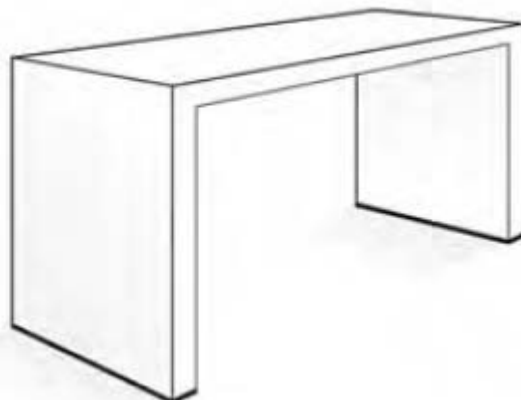

Glass Display Tables...

Dimensions

Height	2200mm - 2400mm
Length	1410mm - 1610mm
Depth	400mm
Lighting	3 - 4 downlights per shell/soffit
Shelves	fixed

glass frontage

TAXAS DOUBLE

TAXAS

TAXAS TRIPLE

Dimensions	TAXAS	TAXAS DOUBLE	TAXAS TRIPLE
Height	1000mm	1000mm	1000mm
Length	500mm - 600mm	1000mm - 1300mm	1500mm - 1950mm
Depth	500mm - 600mm	500mm - 600mm	500mm - 600mm
Lighting	optional	optional	optional
Shelves	N/A	N/A	N/A

Display Tables...

PROBUS

DELHI

Dimensions	PROBUS	DELHI
Height	500mm - 600mm - 700mm	600mm - 800mm - 1000mm
Length	800mm - 1000mm - 1200mm	600mm - 800mm - 1200mm
Depth	500mm	600mm
Lighting	N/A	N/A
Shelves	N/A	N/A

PHUKET

BRUNEI

BALI

Dimensions	PHUKET	BRUNEI	BALI
Height	1500mm	1500mm	1500mm
Length	1000mm	2000mm	2500mm
Depth	500mm	1000mm	500mm
Lighting	N/A	N/A	N/A
Shelves	N/A	N/A	N/A

Display Tables...

MANILA

PENANG

LANKAWI

Dimensions	MANILA	PENANG	LANKAWI
Height	1000mm - 1200mm	1000mm	500mm
Length	1200mm - 1500mm	1500mm	500mm
Depth	400mm - 600mm	500mm	500mm
Lighting	N/A	N/A	N/A
Shelves	N/A	N/A	N/A

SHANGHAI

Dimensions	
Height	900mm
Length	1200mm - 1500mm
Depth	400mm - 600mm
Lighting	N/A
Shelves	N/A