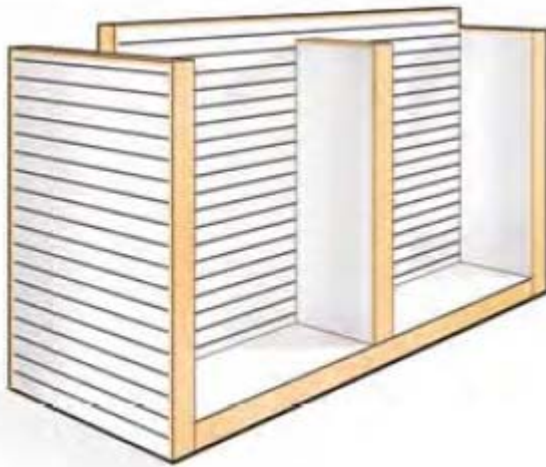

We can manufacture bespoke and point of sale units, please contact us direct for more information.

Timber and Slatted...

LYNEMOUTH

ALFORD

BRIDPORT

Dimensions

Height	1300mm, 1400mm centre
Length	1164mm
Depth	650mm / 900mm
Lighting	N/A
Shelves	6 adjustable timber

SALFORD

ASHTON

CHEPSTOW

Dimensions	Salford/Ashton	Chepstow
Height	1350mm	1350mm
Length	1286mm	1680mm inc plinth
Depth	650mm / 900mm	650mm / 900mm
Lighting	N/A	N/A
Shelves	N/A	N/A

Timber and Slatted...

SIDMOUTH

ALDERLEY

BARNSTAPLE

Dimensions

Height	1300mm, 1400mm centre
Length	1746mm
Depth	650mm / 900mm
Lighting	N/A
Shelves	12 adjustable timber

BISPOKE

SIDMOUTH

SAXTON

Dimensions

Height	1350mm
Length	600mm - 1000mm
Depth	600mm - 1000mm
Lighting	N/A
Shelves	N/A

Glass and timber...

MILAN

COMO

PADOVA

Dimensions	MILAN	COMO	PADOVA
Height	1500mm	1500mm	1500mm
Length	1200mm - 1500mm	1200mm - 1500mm	600mm - 800mm
Depth	500mm - 650mm	500mm - 650mm	600mm - 800mm
Lighting	N/A	N/A	N/A
Shelves	3 fixed glass	3 fixed glass	3 fixed glass