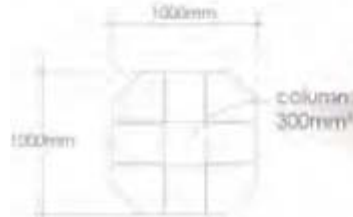

Height	1350mm
Length	600mm - 1000mm
Depth	600mm - 1000mm
Lighting	N/A
Shelves	N/A

Glass and timber...

MILAN

COMO

PADOVA

Dimensions	MILAN	COMO	PADOVA
Height	1500mm	1500mm	1500mm
Length	1200mm - 1500mm	1200mm - 1500mm	600mm - 800mm
Depth	500mm - 650mm	500mm - 650mm	600mm - 800mm
Lighting	N/A	N/A	N/A
Shelves	3 fixed glass	3 fixed glass	3 fixed glass

Glass and timber...

LEIGH

LOXLEY

Dimensions	LEIGH	LOXLEY
Height	1400mm	1400mm
Length	1750mm	1160mm
Depth	600mm	600mm
Lighting	N/A	N/A
Shelves	6 fixed glass	6 adjustable glass

ASTI

VENICE

Dimensions	ASTI	VENICE
Height	1300mm	1300mm
Length	1200mm	1800mm - 2000mm
Depth	400mm - 600mm	400mm - 600mm
Lighting	N/A	N/A
Shelves	3 fixed glass	3 fixed glass

KEELE

Dimensions

Height	1400mm
Length	1200mm - 1500mm
Depth	600mm - 800mm
Lighting	N/A
Shelves	15 fixed glass

Glass...

EXTON

GENOVA

Dimensions	EXTON	GENOVA
Height	1379mm	varies depending on size of column
Length	1700mm	varies depending on size of column
Depth	850mm	varies depending on size of column
Lighting	N/A	Light box
Shelves	15 fixed glass	24 fixed glass

LAW

EDGE

Dimensions	LAW	EDGE
Height	1379mm	1379mm
Length	2400mm	1700mm
Depth	600mm	600mm
Lighting	N/A	N/A
Shelves	18 fixed glass	15 fixed glass

Glass Display Tables...

SILVERADO

SILVERADO DOUBLE

SILVERADO TRIPLE