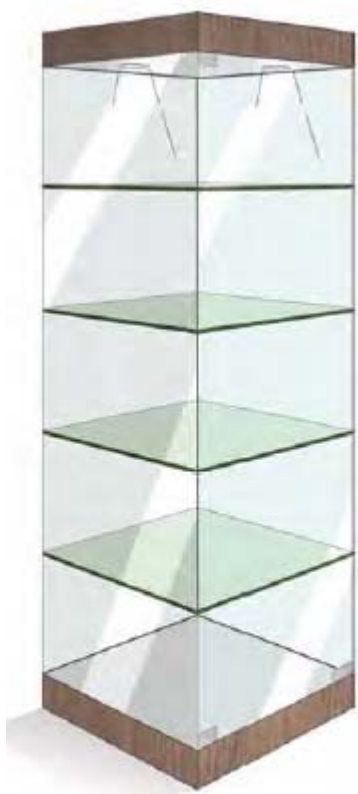

Dimensions	Kings	Queens	Cork	Tralee
Height	2200mm - 2400mm	2200mm - 2400mm	2200mm - 2400mm	2200mm - 2400mm
Length	600mm - 1200mm	600mm - 1200mm	600mm - 1200mm	600mm - 1200mm
Depth	400mm	400mm	400mm	400mm
Lighting	2 - 3 downlights	2 - 3 downlights	2 tracks, 10 spot lights	2 tracks, 8 spot lights
Shelves	4 adjustable glass	3 adjustable glass	4 adjustable glass	3 adjustable glass

Washington

Penrith
Glass Back

Tullamore
Glass Back

Bray
Glass Back

Dimensions	Washington	Penrith	Tullamore	Bray
Height	up to 2200mm	up to 2200mm	up to 2200mm	up to 2200mm
Length	1000mm - 1200mm	1000mm - 1200mm	1000mm - 1200mm	1000mm - 1200mm
Depth	600mm	600mm	600mm	600mm
Lighting	4 downlights	4 downlights	2 tracks, 10 spot lights	2 tracks, 8 spot lights
Shelves	4 fixed glass	3 fixed glass	4 fixed glass	3 fixed glass

Showcases . . .

Blaydon

Hexham

Combe

Crosby

Dimensions	Crosby	Combe	Hexham	Blaydon
Height	up to 2200mm	up to 2200mm	up to 2200mm	up to 2200mm
Length	400mm - 500mm - 600mm	400mm - 500mm - 600mm	400mm - 500mm - 600mm	400mm - 500mm - 600mm
Depth	400mm - 500mm - 600mm	400mm - 500mm - 600mm	400mm - 500mm - 600mm	400mm - 500mm - 600mm
Lighting	1 track, 4 spot lights	1 track, 5 spot lights	4 downlights	4 downlights
Shelves	3 fixed glass	4 fixed glass	3 fixed glass	4 fixed glass

Bespoke Tralee

Whitworth

Nelson

Dimensions	Whitworth	Nelson
Height	up to 2000mm	up to 2000mm
Length	500mm - 600mm	500mm - 600mm
Depth	500mm - 600mm	500mm - 600mm
Lighting	4 downlights	4 downlights
Shelves	3 adjustable glass	4 adjustable glass