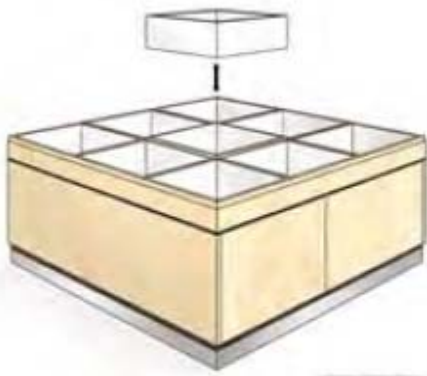

Display Tables...

BRISBANE

MELBOURNE

WALLIS

Dimensions	BRISBANE	MELBOURNE	WALLIS
Height	1000mm	1000mm	900mm
Length	1200mm - 1500mm	1000mm - 1200mm	1000mm
Depth	500mm - 700mm	500mm - 700mm	900mm
Lighting	N/A	N/A	N/A
Shelves	2 adjustable glass	1 adjustable glass	N/A

Books . . .

WILDE

HOMER

DEFOE

Dimensions	WILDE	HOMER	DEFOE
Height	1350mm	850mm	1350mm
Length	1000mm	1000mm	1000mm
Depth	750mm	600mm	520mm - 720mm
Lighting	N/A	N/A	N/A
Shelves	N/A	8 adjustable timber	8 adjustable timber

AUSTIN

DEEVER

Dimensions	AUSTIN	DEEVER
Height	900mm	1400mm
Length	1800mm	1000mm - 1200mm
Depth	900mm	500mm - 600mm
Lighting	N/A	N/A
Shelves	6 shelves	N/A

Novelty...

Derry
storage to base

Darwen
storage to base

Dunston
storage to base

Dimensions	DERRY	DARWEN	DUNSTON
Height	750mm	1000mm	750mm
Length	1000mm	1000mm	1400mm
Depth	1000mm	1000mm	1000mm
Lighting	N/A	N/A	N/A
Shelves	N/A	N/A	N/A

Dallas

Danby

Dollar

Dimensions	DALLAS	DANBY	DOLLAR
Height	900mm	700mm	700mm
Length	600mm	600mm	600mm
Depth	552mm	600mm	600mm
Lighting	N/A	N/A	N/A
Shelves	N/A	N/A	N/A