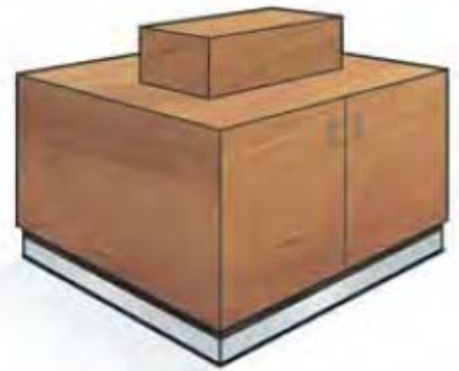

Glass Display Tables...

Dimensions

Height	2200mm - 2400mm
Length	1410mm - 1610mm
Depth	400mm
Lighting	3 - 4 downlights per shell/soffit
Shelves	fixed

glass frontage

TAXAS DOUBLE

TAXAS

TAXAS TRIPLE

Dimensions	TAXAS	TAXAS DOUBLE	TAXAS TRIPLE
Height	1000mm	1000mm	1000mm
Length	500mm - 600mm	1000mm - 1300mm	1500mm - 1950mm
Depth	500mm - 600mm	500mm - 600mm	500mm - 600mm
Lighting	optional	optional	optional
Shelves	N/A	N/A	N/A

PHUKET

BRUNEI

BALI

Dimensions	PHUKET	BRUNEI	BALI
Height	1500mm	1500mm	1500mm
Length	1000mm	2000mm	2500mm
Depth	500mm	1000mm	500mm
Lighting	N/A	N/A	N/A
Shelves	N/A	N/A	N/A

Display Tables...

MANILA

PENANG

LANKAWI

Dimensions	MANILA	PENANG	LANKAWI
Height	1000mm - 1200mm	1000mm	500mm
Length	1200mm - 1500mm	1500mm	500mm
Depth	400mm - 600mm	500mm	500mm
Lighting	N/A	N/A	N/A
Shelves	N/A	N/A	N/A

SHANGHAI

Dimensions	
Height	900mm
Length	1200mm - 1500mm
Depth	400mm - 600mm
Lighting	N/A
Shelves	N/A

Display Tables...

BRISBANE

MELBOURNE

WALLIS

Dimensions	BRISBANE	MELBOURNE	WALLIS
Height	1000mm	1000mm	900mm
Length	1200mm - 1500mm	1000mm - 1200mm	1000mm
Depth	500mm - 700mm	500mm - 700mm	900mm
Lighting	N/A	N/A	N/A
Shelves	2 adjustable glass	1 adjustable glass	N/A