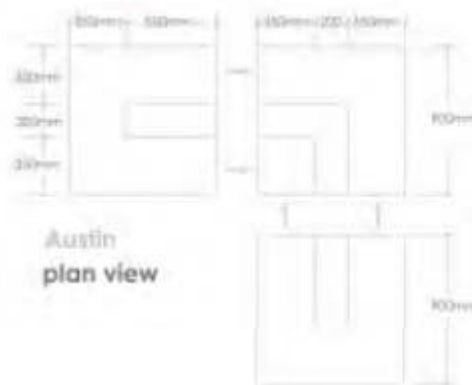

Dimensions	MANILA	PENANG	LANKAWI
Height	1000mm - 1200mm	1000mm	500mm
Length	1200mm - 1500mm	1500mm	500mm
Depth	400mm - 600mm	500mm	500mm
Lighting	N/A	N/A	N/A
Shelves	N/A	N/A	N/A

SHANGHAI

Dimensions	
Height	900mm
Length	1200mm - 1500mm
Depth	400mm - 600mm
Lighting	N/A
Shelves	N/A

AUCKLAND

WELLINGTON

Dimensions	AUCKLAND	WELLINGTON
Height	500mm, 600mm, 700mm	500mm, 600mm, 700mm
Length	520mm, 620mm, 720mm	500mm, 600mm, 700mm
Depth	520mm, 620mm, 720mm	500mm, 600mm, 700mm
Lighting	N/A	N/A
Shelves	N/A	N/A

Books . . .

WILDE

HOMER

DEFOE

Dimensions	WILDE	HOMER	DEFOE
Height	1350mm	850mm	1350mm
Length	1000mm	1000mm	1000mm
Depth	750mm	600mm	520mm - 720mm
Lighting	N/A	N/A	N/A
Shelves	N/A	8 adjustable timber	8 adjustable timber

AUSTIN

DEEVER

Dimensions	AUSTIN	DEEVER
Height	900mm	1400mm
Length	1800mm	1000mm - 1200mm
Depth	900mm	500mm - 600mm
Lighting	N/A	N/A
Shelves	6 shelves	N/A

Novelty...

Derry
storage to base

Darwen
storage to base