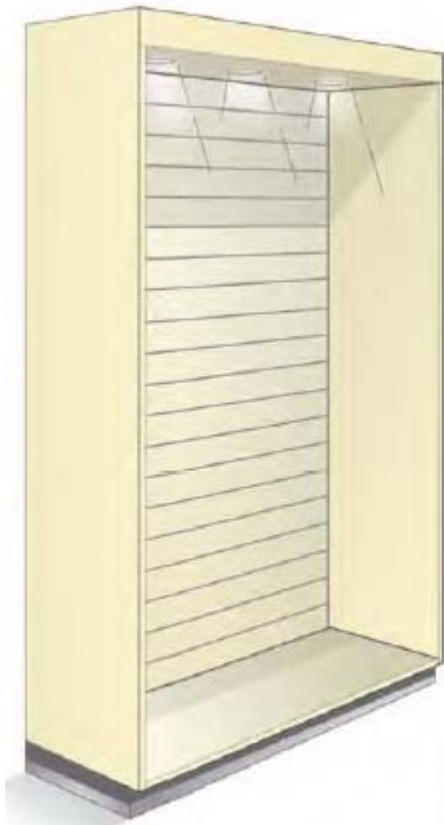

Durham

Classic...

Lincoln