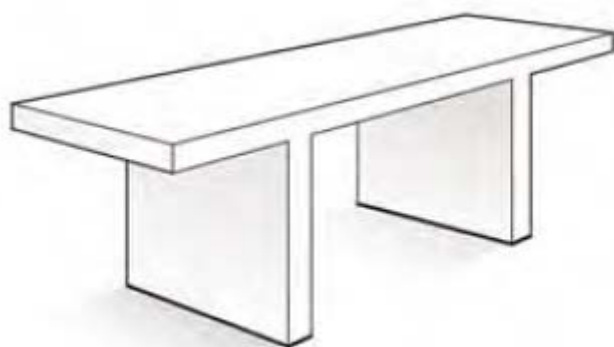

Glass Display Tables...

Dimensions

Height	2200mm - 2400mm
Length	1410mm - 1610mm
Depth	400mm
Lighting	3 - 4 downlights per shell/soffit
Shelves	fixed

glass frontage

TAXAS DOUBLE

TAXAS

TAXAS TRIPLE

Dimensions	TAXAS	TAXAS DOUBLE	TAXAS TRIPLE
Height	1000mm	1000mm	1000mm
Length	500mm - 600mm	1000mm - 1300mm	1500mm - 1950mm
Depth	500mm - 600mm	500mm - 600mm	500mm - 600mm
Lighting	optional	optional	optional
Shelves	N/A	N/A	N/A

Display Tables...

PROBUS

DELHI

Dimensions	PROBUS	DELHI
Height	500mm - 600mm - 700mm	600mm - 800mm - 1000mm
Length	800mm - 1000mm - 1200mm	600mm - 800mm - 1200mm
Depth	500mm	600mm
Lighting	N/A	N/A
Shelves	N/A	N/A

PHUKET

BRUNEI

BALI

Dimensions	PHUKET	BRUNEI	BALI
Height	1500mm	1500mm	1500mm
Length	1000mm	2000mm	2500mm
Depth	500mm	1000mm	500mm
Lighting	N/A	N/A	N/A
Shelves	N/A	N/A	N/A

Display Tables...

MANILA

PENANG

LANKAWI

Dimensions	MANILA	PENANG	LANKAWI
Height	1000mm - 1200mm	1000mm	500mm
Length	1200mm - 1500mm	1500mm	500mm
Depth	400mm - 600mm	500mm	500mm
Lighting	N/A	N/A	N/A
Shelves	N/A	N/A	N/A

SHANGHAI

Dimensions	
Height	900mm
Length	1200mm - 1500mm
Depth	400mm - 600mm
Lighting	N/A
Shelves	N/A