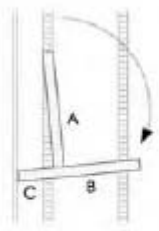

Book cabinets...

Angled