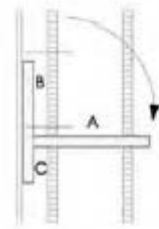

Book cabinets...

Deep flat

Optional overhanging fascia with downlights on all book cabinet designs

Flemming

Dimensions	
Height	2200mm - 2400mm
Length	600mm - 1200mm
Depth	300mm
Lighting	optional
Shelves	6 adjustable timber

Dimensions	Shute	Dickens	Chaucer
Height	2200mm - 2400mm	2200mm - 2400mm	2200mm - 2400mm
Length	600mm - 1200mm	600mm - 1200mm	600mm - 1200mm
Depth	300mm	350mm	350mm
Lighting	optional	optional	optional
Shelves	4 adjustable timber	5 adjustable timber	4 adjustable timber