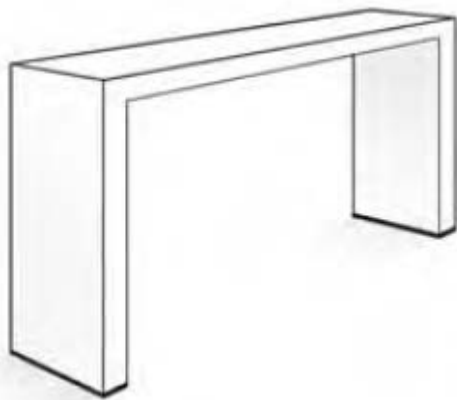

Glass Display Tables...

Dimensions

Height	2200mm - 2400mm
Length	1410mm - 1610mm
Depth	400mm
Lighting	3 - 4 downlights per shell/soffit
Shelves	fixed

glass frontage

TAXAS DOUBLE

TAXAS

TAXAS TRIPLE

Dimensions	TAXAS	TAXAS DOUBLE	TAXAS TRIPLE
Height	1000mm	1000mm	1000mm
Length	500mm - 600mm	1000mm - 1300mm	1500mm - 1950mm
Depth	500mm - 600mm	500mm - 600mm	500mm - 600mm
Lighting	optional	optional	optional
Shelves	N/A	N/A	N/A

Display Tables...

PROBUS

DELHI

Dimensions	PROBUS	DELHI
Height	500mm - 600mm - 700mm	600mm - 800mm - 1000mm
Length	800mm - 1000mm - 1200mm	600mm - 800mm - 1200mm
Depth	500mm	600mm
Lighting	N/A	N/A
Shelves	N/A	N/A

PHUKET

BRUNEI

BALI

Dimensions	PHUKET	BRUNEI	BALI
Height	1500mm	1500mm	1500mm
Length	1000mm	2000mm	2500mm
Depth	500mm	1000mm	500mm
Lighting	N/A	N/A	N/A
Shelves	N/A	N/A	N/A

Display Tables...

MANILA

PENANG

LANKAWI

Dimensions	MANILA	PENANG	LANKAWI
Height	1000mm - 1200mm	1000mm	500mm
Length	1200mm - 1500mm	1500mm	500mm
Depth	400mm - 600mm	500mm	500mm
Lighting	N/A	N/A	N/A
Shelves	N/A	N/A	N/A

SHANGHAI

Dimensions	
Height	900mm
Length	1200mm - 1500mm
Depth	400mm - 600mm
Lighting	N/A
Shelves	N/A