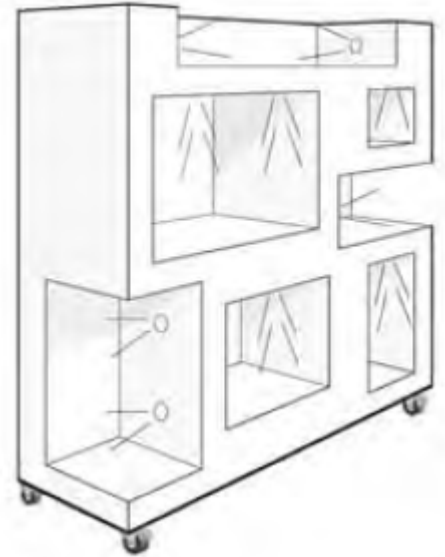

St Andrews

Carnoustie

Muirfield

Dimensions	St. ANDREWS	CARNOUSTIE	MUIRFIELD
Height	2000mm	1040mm	1040mm
Length	1040mm	1040mm	1520mm
Depth	400mm - 500mm	400mm - 500mm	400mm - 500mm
Lighting	N/A	N/A	N/A
Shelves	N/A	N/A	N/A

Window Displays...

Pulford

Fullford

Hoylake
reversible

Dimensions

Height	1400mm
Length	1160mm
Depth	600mm
Lighting	N/A
Shelves	3 fixed timber

Dimensions	FULFORD	HOYLAKE
Height	1000mm	1500mm
Length	1200mm	1200mm
Depth	600mm	600mm
Lighting	7 lights	10 lights
Shelves	N/A	N/A