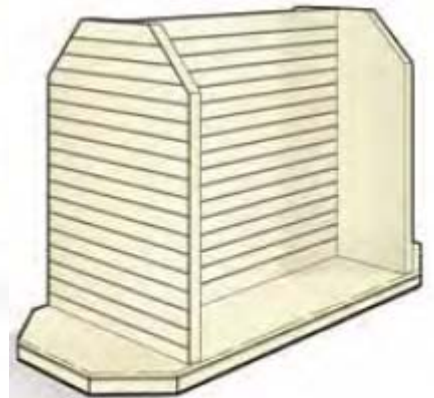

We can manufacture bespoke and point of sale units, please contact us direct for more information.

Timber and Slatted...

LYNEMOUTH

ALFORD

BRIDPORT

Dimensions

Height	1300mm, 1400mm centre
Length	1164mm
Depth	650mm / 900mm
Lighting	N/A
Shelves	6 adjustable timber

SALFORD

ASHTON

CHEPSTOW

Dimensions	Salford/Ashton	Chepstow
Height	1350mm	1350mm
Length	1286mm	1680mm inc plinth
Depth	650mm / 900mm	650mm / 900mm
Lighting	N/A	N/A
Shelves	N/A	N/A

Timber and Slatted...

SIDMOUTH

ALDERLEY

BARNSTAPLE

Dimensions

Height	1300mm, 1400mm centre
Length	1746mm
Depth	650mm / 900mm
Lighting	N/A
Shelves	12 adjustable timber

BISPOKE

SIDMOUTH

SAXTON

Dimensions

Books . . .

WILDE

HOMER

DEFOE

Dimensions	WILDE	HOMER	DEFOE
Height	1350mm	850mm	1350mm
Length	1000mm	1000mm	1000mm
Depth	750mm	600mm	520mm - 720mm
Lighting	N/A	N/A	N/A
Shelves	N/A	8 adjustable timber	8 adjustable timber