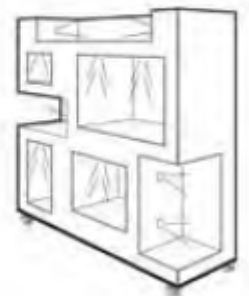

Window Displays...

Pulford

Fullford

Hoylake
reversible

Dimensions

Height	1400mm
Length	1160mm
Depth	600mm
Lighting	N/A
Shelves	3 fixed timber

Dimensions	FULFORD	HOYLAKE
Height	1000mm	1500mm
Length	1200mm	1200mm
Depth	600mm	600mm
Lighting	7 lights	10 lights
Shelves	N/A	N/A

Cifera

Styal

Stapley

Dimensions	STYAL	STAPLEY
Height	1200mm	1200mm
Length	600mm	600mm
Depth	600mm	500mm
Lighting	N/A	N/A
Shelves	5 glass	3 glass

Classic...

Canterbury

Salisbury

Ely
Glass frontage

Ripon
Glass frontage

Dimensions		
Height	2200mm - 2400mm	2200mm - 2400mm
Length	600mm - 900mm	901mm - 1200mm
Depth	400mm	400mm
Lighting	2 downlights	3 downlights
Shelves	3 - 4 adjustable glass	3 - 4 adjustable glass

Perth

Inverness

Arbroath
Glass frontage

Montrose
Glass frontage

Dimensions		
Height	2200mm - 2400mm	2200mm - 2400mm
Length	600mm - 900mm	901mm - 1200mm
Depth	520mm	520mm
Lighting	2 downlights	3 downlights
Shelves	3 - 4 adjustable glass	3 - 4 adjustable glass