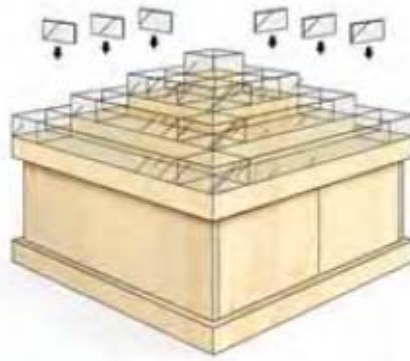

Books . . .

WILDE

HOMER

DEFOE

Dimensions	WILDE	HOMER	DEFOE
Height	1350mm	850mm	1350mm
Length	1000mm	1000mm	1000mm
Depth	750mm	600mm	520mm - 720mm
Lighting	N/A	N/A	N/A
Shelves	N/A	8 adjustable timber	8 adjustable timber

AUSTIN

DEEVER

Dimensions	AUSTIN	DEEVER
Height	900mm	1400mm
Length	1800mm	1000mm - 1200mm
Depth	900mm	500mm - 600mm
Lighting	N/A	N/A
Shelves	6 shelves	N/A

Novelty...

Derry
storage to base

Darwen
storage to base

Dunston
storage to base

Dimensions	DERRY	DARWEN	DUNSTON
Height	750mm	1000mm	750mm
Length	1000mm	1000mm	1400mm
Depth	1000mm	1000mm	1000mm
Lighting	N/A	N/A	N/A
Shelves	N/A	N/A	N/A

Dallas

Danby

Dollar

Dimensions	DALLAS	DANBY	DOLLAR
Height	900mm	700mm	700mm
Length	600mm	600mm	600mm
Depth	552mm	600mm	600mm
Lighting	N/A	N/A	N/A
Shelves	N/A	N/A	N/A