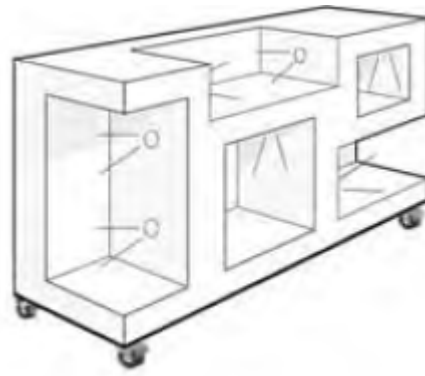

St Andrews

Carnoustie

Muirfield

Dimensions	St. ANDREWS	CARNOUSTIE	MUIRFIELD
Height	2000mm	1040mm	1040mm
Length	1040mm	1040mm	1520mm
Depth	400mm - 500mm	400mm - 500mm	400mm - 500mm
Lighting	N/A	N/A	N/A
Shelves	N/A	N/A	N/A

Window Displays...

Pulford

Fullford

Hoylake
reversible

Dimensions

Height	1400mm
Length	1160mm
Depth	600mm
Lighting	N/A
Shelves	3 fixed timber

Dimensions	FULFORD	HOYLAKE
Height	1000mm	1500mm
Length	1200mm	1200mm
Depth	600mm	600mm
Lighting	7 lights	10 lights
Shelves	N/A	N/A