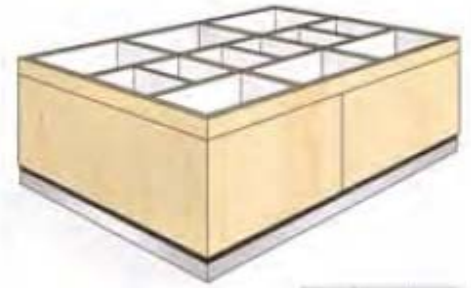

Books . . .

WILDE

HOMER

DEFOE

Dimensions	WILDE	HOMER	DEFOE
Height	1350mm	850mm	1350mm
Length	1000mm	1000mm	1000mm
Depth	750mm	600mm	520mm - 720mm
Lighting	N/A	N/A	N/A
Shelves	N/A	8 adjustable timber	8 adjustable timber

AUSTIN

DEEVER

Dimensions	AUSTIN	DEEVER
Height	900mm	1400mm
Length	1800mm	1000mm - 1200mm
Depth	900mm	500mm - 600mm
Lighting	N/A	N/A
Shelves	6 shelves	N/A

Novelty...

Derry
storage to base

Darwen
storage to base

Dunston
storage to base

Dimensions	DERRY	DARWEN	DUNSTON
Height	750mm	1000mm	750mm
Length	1000mm	1000mm	1400mm
Depth	1000mm	1000mm	1000mm
Lighting	N/A	N/A	N/A
Shelves	N/A	N/A	N/A

Dallas

Danby

Dollar

Dimensions	DALLAS	DANBY	DOLLAR
Height	900mm	700mm	700mm
Length	600mm	600mm	600mm
Depth	552mm	600mm	600mm
Lighting	N/A	N/A	N/A
Shelves	N/A	N/A	N/A