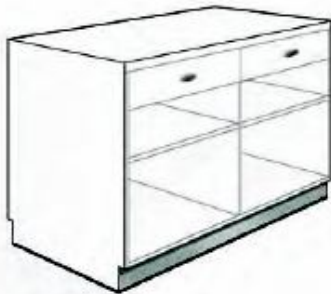

Boyd

Timber Counters...

Timber Counters...

Rear Options, corners, layouts...

Unless specified all counters come with a standard rear option; open storage with adjustable shelves. Below are additional rear options that are available to suit your own personal requirements.

All units based on 1200 length

Standard rear option

Pull-out tissue shelf

Single drawer

Two drawer

Three drawer

Timber hinged or sliding doors

45° Corner