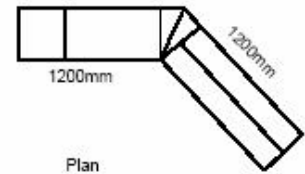

Plan (not to scale)

Picasso

12 spotlight fittings

Cezanne

4 spotlight fittings

Plan (not to scale)

These are suggestions only and can be adapted. Dimensions featured are a guide only

Klimt

Bride

Dimensions	Option 1	Option 2
Height	Upto 1000mm	Upto 1000mm
Length	Upto 900mm	Upto 1200mm
Depth	Upto 600mm	Upto 600mm

Bespoke Bride

Chelmer

Alver

Dimensions	Option 1	Option 2
Height	Upto 1000mm	Upto 1000mm
Length	Upto 900mm	Upto 1200mm
Depth	Upto 600mm	Upto 600mm