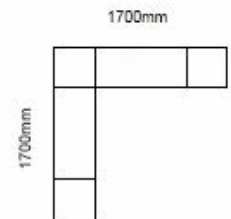

4 spotlight fittings

Plan (not to scale)

Monet

6 spotlight fittings

Plan (not to scale)

These are suggestions only and can be adapted. Dimensions featured are a guide only

Standard veneers & paint finishes available

1700mm

1800mm

Plan
(not to scale)

Matisse

4 spotlight fittings

1800mm

Plan
(not to scale)

These are suggestions only and can be adapted.
Dimensions featured are a guide only

Bride

Dimensions	Option 1	Option 2
Height	Upto 1000mm	Upto 1000mm
Length	Upto 900mm	Upto 1200mm
Depth	Upto 600mm	Upto 600mm

Bespoke Bride

Chelmer

Alver

Dimensions	Option 1	Option 2
Height	Upto 1000mm	Upto 1000mm
Length	Upto 900mm	Upto 1200mm
Depth	Upto 600mm	Upto 600mm

Pearl
to fit into existing counter
320mm square cut out required

Diamond
counter top display case
perspex sides
available with solid sides (POA)

Dimensions	Pearl	Diamond
Height	19mm	324mm
Length	400mm	400mm
Depth	400mm	400mm