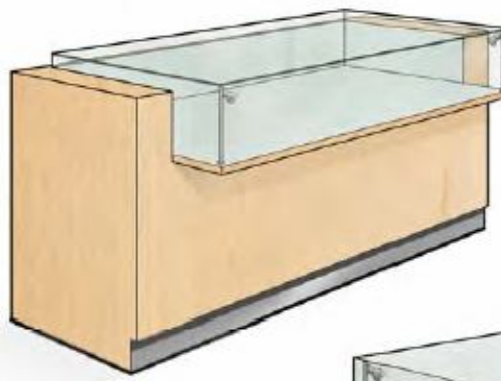

1/2 glass front
2 spotlight fittings

Derwent

full glass front
1 fixed glass shelf
4 spotlight fittings

All above units available
with 1/2 timber top

Dimensions	Option 1	Option 2
Height	Upto 1000mm	Upto 1000mm
Length	Upto 900mm	Upto 1200mm
Depth	Upto 600mm	Upto 600mm

Pull out stepped display
open below

Dimensions	Option 1	Option 2
Height	Upto 1000mm	Upto 1000mm
Length	Upto 900mm	Upto 1200mm
Depth	Upto 600mm	Upto 600mm

Glass Counters...

Tame

2 spotlight fittings

Taplow

2 spotlight fittings

Hamble

pull out tray
2 spotlight fittings

Dimensions	Option 1	Option 2
Height	Upto 1000mm	Upto 1000mm
Length	Upto 900mm	Upto 1200mm
Depth	Upto 600mm	Upto 600mm

Cairne

2 spotlight fittings

Cooper

2 fixed glass shelves
lockable door
3 spotlight fittings