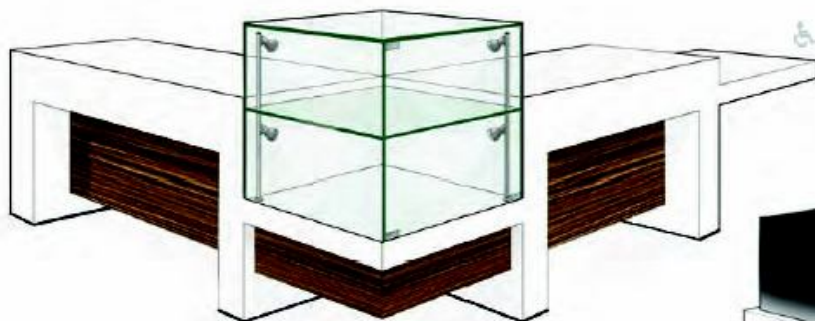

Plan
(not to scale)

Van Gogh

4 spotlight fittings

1800mm

Plan
(not to scale)

These are suggestions only and can be adapted.
Dimensions featured are a guide only

Bellini

4 spotlight fittings

1700mm

1800mm

Plan
(not to scale)

Matisse

4 spotlight fittings

1800mm

Plan
(not to scale)

These are suggestions only and can be adapted.
Dimensions featured are a guide only