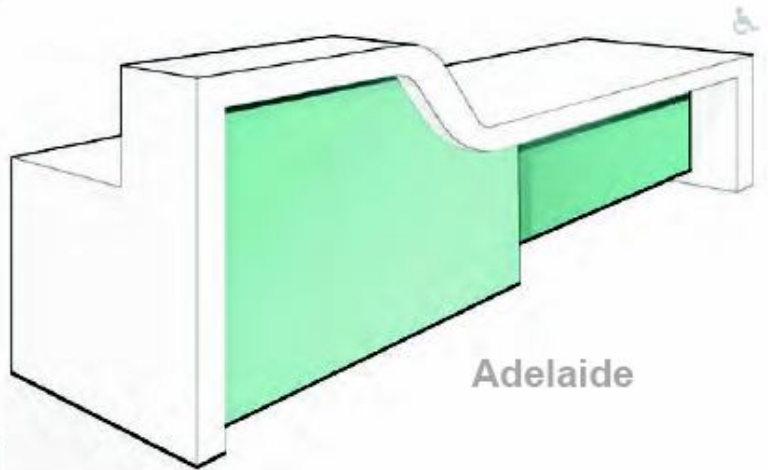

Sem

Seabr

Bespoke Sem

Plan
(not to scale)

Dimensions	Option 1	Option 2
Height	Upto 800mm	Upto 800mm
Length	Upto 900mm	Upto 1200mm
Depth	Upto 700mm	Upto 700mm

Sampl es . . .

Information...

Maitland