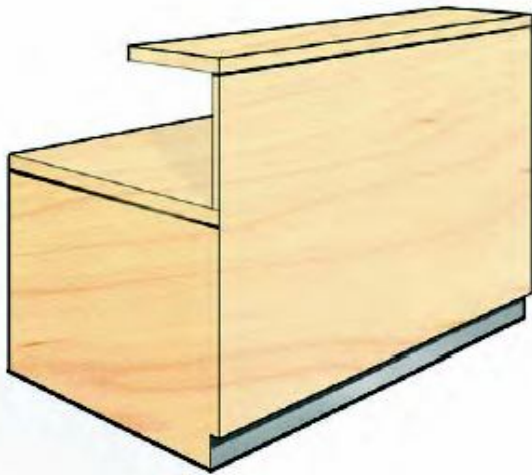

Texas Triple

Texas Double

Texas

with storage to base
includes 1 internal timber shelf
140mm high internal glass display
as standard. Option upto 400mm (h) available (POA)

Dimensions	Texas	Texas Double	Texas Triple
Height	1000mm	1000mm	1000mm
Length	500mm - 600mm	1000mm - 1300mm	1500mm - 1950mm
Depth	500mm - 600mm	500mm - 600mm	500mm - 600mm
Lighting	optional	optional	optional

Reception...

Timber reception desks

Sark
Low level working desk

Sale
Low level working desk

Silver
Low level working desk

Dimensions	Option 1	Option 2
Height	Upto 800mm	Upto 800mm
Length	Upto 900mm	Upto 1200mm
Depth	Upto 700mm	Upto 700mm

Sem

Seabr

Bespoke Sem

Plan
(not to scale)

Dimensions	Option 1	Option 2
Height	Upto 800mm	Upto 800mm
Length	Upto 900mm	Upto 1200mm
Depth	Upto 700mm	Upto 700mm

Sampl es . . .

Information...

Maitland