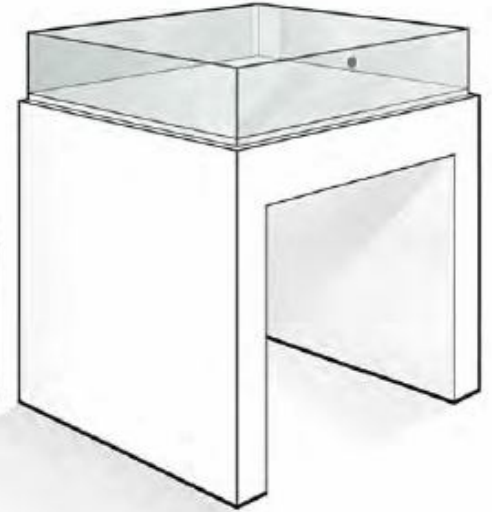

Option upto 400 (h) available (POA)

Silverado Double

Silverado Triple

Dimensions	Silverado	Silverado Double	Silverado Triple
Height	1000mm	1000mm	1000mm
Length	500mm - 600mm	1000mm - 1300mm	1500mm - 1950mm
Depth	500mm - 600mm	500mm - 600mm	500mm - 600mm
Lighting	optional	optional	optional

Montana

With straight legs and fixed timber display shelf
140mm high internal glass display
as standard. Option upto 400mm (h) available (POA)

Montana Double

Montana Triple

Dimensions	Montana	Montana Double	Montana Triple
Height	1000mm	1000mm	1000mm
Length	500mm - 600mm	1000mm - 1300mm	1500mm - 1950mm
Depth	500mm - 600mm	500mm - 600mm	500mm - 600mm
Lighting	optional	optional	optional

Low Cabinets...

Sierra Triple

Sierra Double

Sierra

with solid side legs
140mm high internal glass display
as standard.
Option upto 400 (h) available (POA)

Bespoke Silverado

Dimensions	Sierra	Sierra Double	Sierra Triple
Height	1000mm	1000mm	1000mm
Length	500mm - 600mm	1000mm - 1300mm	1500mm - 1950mm
Depth	500mm - 600mm	500mm - 600mm	500mm - 600mm
Lighting	optional	optional	optional

Texas Triple

Texas Double

Texas

with storage to base
includes 1 internal timber shelf
140mm high internal glass display
as standard. Option upto 400mm (h) available (POA)

Dimensions	Texas	Texas Double	Texas Triple
Height	1000mm	1000mm	1000mm
Length	500mm - 600mm	1000mm - 1300mm	1500mm - 1950mm
Depth	500mm - 600mm	500mm - 600mm	500mm - 600mm
Lighting	optional	optional	optional