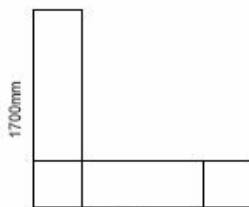

Plan
(not to scale)

Van Gogh

4 spotlight fittings

1800mm

Plan
(not to scale)

These are suggestions only and can be adapted.
Dimensions featured are a guide only

Bellini

4 spotlight fittings

1700mm

1800mm

Plan
(not to scale)

Matisse

4 spotlight fittings

1800mm

Plan
(not to scale)

These are suggestions only and can be adapted.
Dimensions featured are a guide only