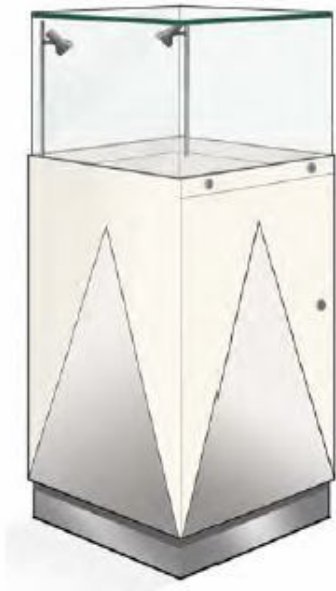

Dimensions	Hayes (option 1)	Hayes (option 2)	Hurst
Height	Upto 1000mm	Upto 1000mm	Upto 1000mm
Length	Upto 900mm	Upto 1200mm	Upto 1200mm
Depth	Upto 600mm	Upto 600mm	Upto 700mm

Counter top displays

Byford

Brill

Bala
1 fixed glass shelf
2 spotlight fittings

Barnes
2 fixed glass shelves
3 spotlight fittings

Bespoke Witney

Dimensions	Byford/ Brill	Bala/ Barnes
Height	400mm/ 200mm	720mm/ 970mm
Length	500mm	400mm
Depth	500mm	400mm

Towers...

Weybridge

pull out display shelf
lockable cupboard to base
2 spotlight fittings
plain option available

Walmley

pull out display shelf
lockable drawers
2 spotlight fittings

Whalton

Protruding glass unit with
lockable glass doors
6 spotlight fittings