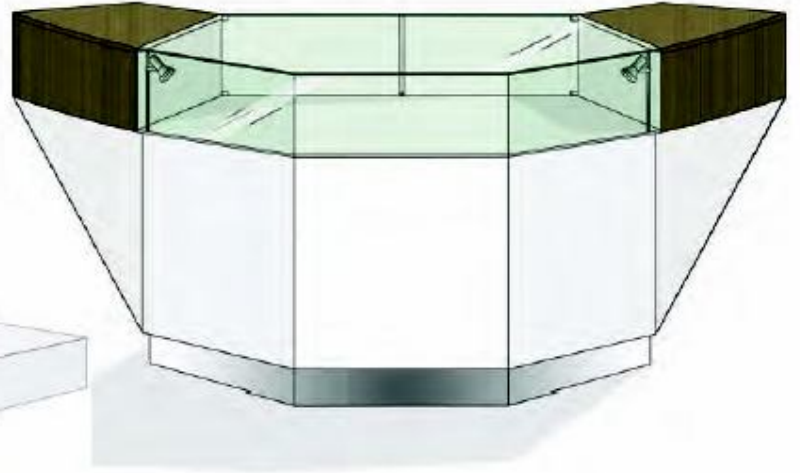

Sem

Seabr

Bespoke Sem

Plan
(not to scale)

Dimensions	Option 1	Option 2
Height	Upto 800mm	Upto 800mm
Length	Upto 900mm	Upto 1200mm
Depth	Upto 700mm	Upto 700mm

Sampl es . . .

Information...

Maitland

Adelaide

Sydney

These are suggestions only and can be adapted to suit your own requirements and dimensions

Brisbane

Albury

These are suggestions only and can be adapted to suit your own requirements and dimensions

Gladstone

Lei sure. . .

Bespoke Designs...

These are suggestions only and can be adapted to suit your own requirements and dimensions

These are suggestions only and can be adapted to suit your own requirements and dimensions