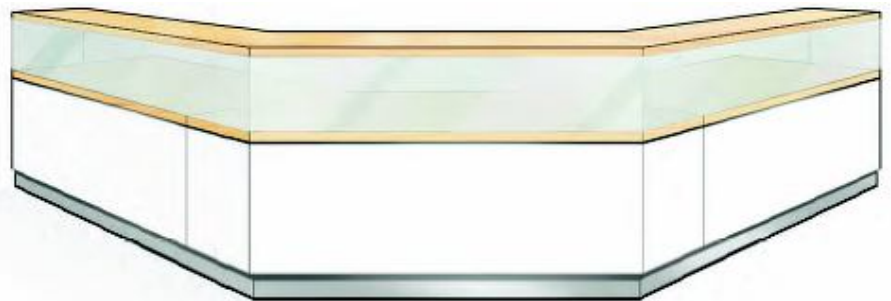

Sem

Seabr

Bespoke Sem

Plan
(not to scale)

Dimensions	Option 1	Option 2
Height	Upto 800mm	Upto 800mm
Length	Upto 900mm	Upto 1200mm
Depth	Upto 700mm	Upto 700mm

Sampl es . . .

Information...

Maitland

Adelaide

Sydney

These are suggestions only and can be adapted to suit your own requirements and dimensions

Brisbane

Albury

These are suggestions only and can be adapted to suit your own requirements and dimensions