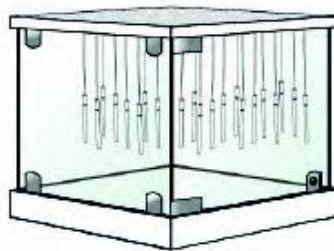

Diamond
counter top display case
perspex sides
available with solid sides (POA)

Dimensions	Pearl	Diamond
Height	19mm	324mm
Length	400mm	400mm
Depth	400mm	400mm