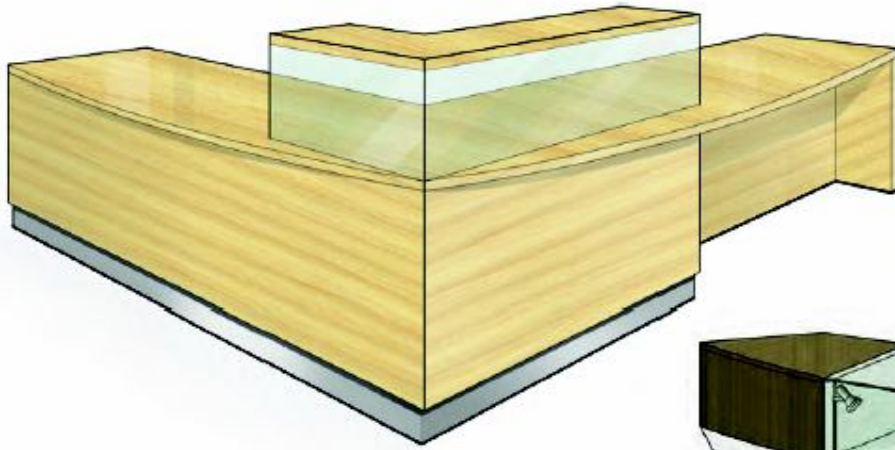

Bespoke Designs...

These are suggestions only and can be adapted to suit your own requirements and dimensions