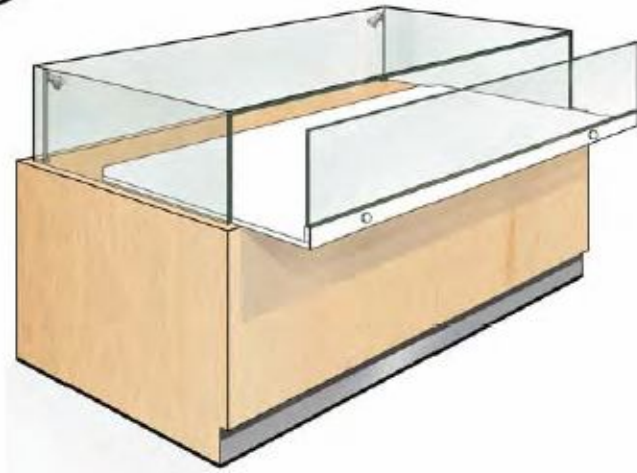

1/2 glass front
2 spotlight fittings

Derwent

full glass front
1 fixed glass shelf
4 spotlight fittings

All above units available
with 1/2 timber top

Dimensions	Option 1	Option 2
Height	Upto 1000mm	Upto 1000mm
Length	Upto 900mm	Upto 1200mm
Depth	Upto 600mm	Upto 600mm

Pull out stepped display
open below

Dimensions	Option 1	Option 2
Height	Upto 1000mm	Upto 1000mm
Length	Upto 900mm	Upto 1200mm
Depth	Upto 600mm	Upto 600mm

Glass Counters...

Tame

2 spotlight fittings

Taplow

2 spotlight fittings

Hamble

pull out tray
2 spotlight fittings

Dimensions	Option 1	Option 2
Height	Upto 1000mm	Upto 1000mm
Length	Upto 900mm	Upto 1200mm
Depth	Upto 600mm	Upto 600mm

Cairne

2 spotlight fittings

Cooper

2 fixed glass shelves
lockable door
3 spotlight fittings

Jardine

2 fixed glass shelves
3 spotlight fittings

Havant

2 spotlight fittings

Dimensions	Cairne/ Havant	Cooper	Jardine
Height	900mm - 1000mm	900mm - 1000mm	1800mm
Length	900mm - 1000mm	500mm - 600mm	500mm - 600mm
Depth	500mm - 600mm	500mm - 600mm	500mm - 600mm