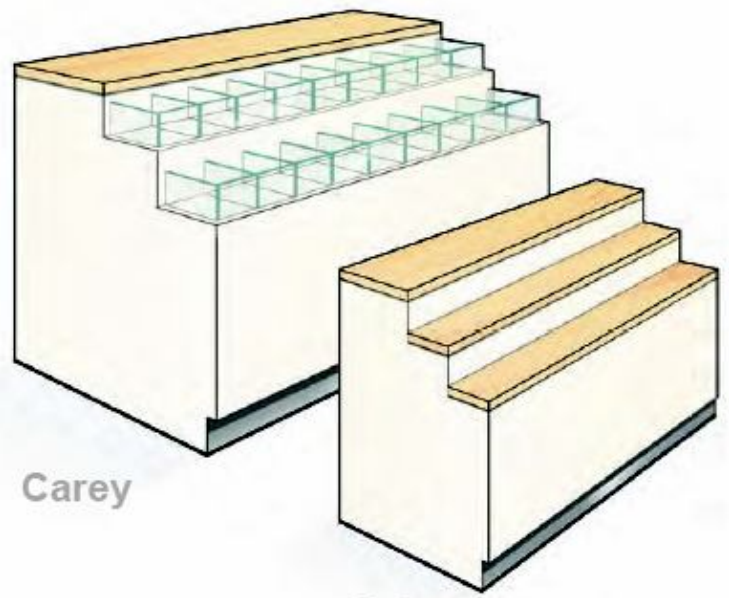

Carey

Cole

Dimensions	Option 1	Option 2
Height	Upto 1000mm	Upto 1000mm
Length	Upto 900mm	Upto 1200mm
Depth	Upto 600mm	Upto 600mm