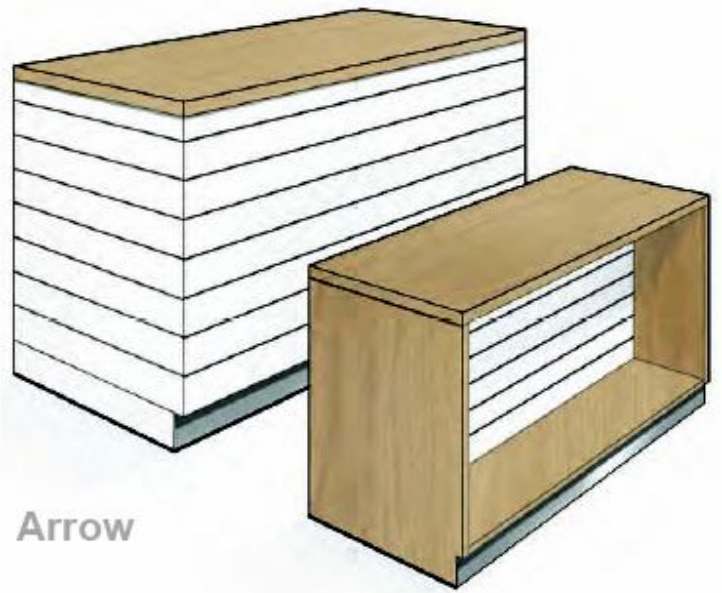

Jardine

2 fixed glass shelves
3 spotlight fittings

Havant

2 spotlight fittings

Dimensions	Cairne/ Havant	Cooper	Jardine
Height	900mm - 1000mm	900mm - 1000mm	1800mm
Length	900mm - 1000mm	500mm - 600mm	500mm - 600mm
Depth	500mm - 600mm	500mm - 600mm	500mm - 600mm

Sample of works...

Sample of works...

Timber Counters...

Amber

Beam

Arrow

Addington

Dimensions	Option 1	Option 2
Height	Upto 1000mm	Upto 1000mm
Length	Upto 900mm	Upto 1200mm
Depth	Upto 600mm	Upto 600mm