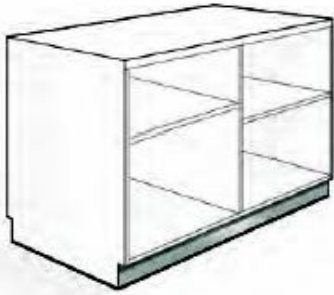

Bride

Dimensions	Option 1	Option 2
Height	Upto 1000mm	Upto 1000mm
Length	Upto 900mm	Upto 1200mm
Depth	Upto 600mm	Upto 600mm

Bespoke Bride

Chelmer

Alver

Dimensions	Option 1	Option 2
Height	Upto 1000mm	Upto 1000mm
Length	Upto 900mm	Upto 1200mm
Depth	Upto 600mm	Upto 600mm

Boyd

Timber Counters...

Timber Counters...

Rear Options, corners, layouts...

Unless specified all counters come with a standard rear option; open storage with adjustable shelves. Below are additional rear options that are available to suit your own personal requirements.

All units based on 1200 length

Standard rear option

Pull-out tissue shelf

Single drawer

Two drawer

Three drawer

Timber hinged or sliding doors

45° Corner