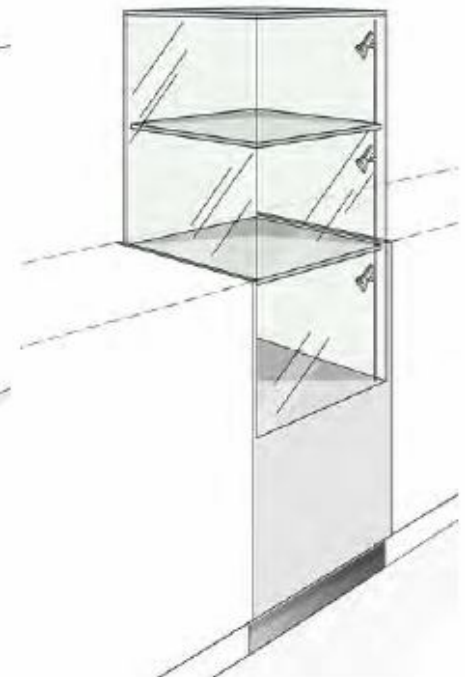

1/2 glass front
2 spotlight fittings

Derwent

full glass front
1 fixed glass shelf
4 spotlight fittings

All above units available
with 1/2 timber top

Dimensions	Option 1	Option 2
Height	Upto 1000mm	Upto 1000mm
Length	Upto 900mm	Upto 1200mm
Depth	Upto 600mm	Upto 600mm

Pull out stepped display
open below

Dimensions	Option 1	Option 2
Height	Upto 1000mm	Upto 1000mm
Length	Upto 900mm	Upto 1200mm
Depth	Upto 600mm	Upto 600mm

Glass Counters...

Tame

2 spotlight fittings

Taplow

2 spotlight fittings

Hamble

pull out tray
2 spotlight fittings

Dimensions	Option 1	Option 2
Height	Upto 1000mm	Upto 1000mm
Length	Upto 900mm	Upto 1200mm
Depth	Upto 600mm	Upto 600mm

Cairne

2 spotlight fittings

Cooper

2 fixed glass shelves
lockable door
3 spotlight fittings

Jardine

2 fixed glass shelves
3 spotlight fittings

Havant

2 spotlight fittings

Dimensions	Cairne/ Havant	Cooper	Jardine
Height	900mm - 1000mm	900mm - 1000mm	1800mm
Length	900mm - 1000mm	500mm - 600mm	500mm - 600mm
Depth	500mm - 600mm	500mm - 600mm	500mm - 600mm