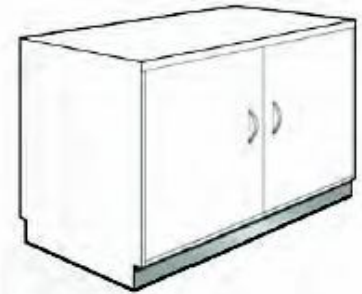

Boyd

Timber Counters...

Timber Counters...

Rear Options, corners, layouts...

Unless specified all counters come with a standard rear option; open storage with adjustable shelves. Below are additional rear options that are available to suit your own personal requirements.

All units based on 1200 length

Standard rear option

Pull-out tissue shelf

Single drawer

Two drawer

Three drawer

Timber hinged or sliding doors

45° Corner