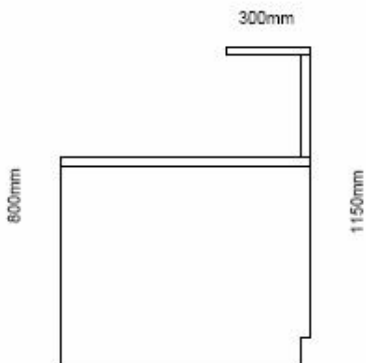

Montana

With straight legs and fixed timber display shelf
140mm high internal glass display
as standard. Option upto 400mm (h) available (POA)

Montana Double

Montana Triple

Dimensions	Montana	Montana Double	Montana Triple
Height	1000mm	1000mm	1000mm
Length	500mm - 600mm	1000mm - 1300mm	1500mm - 1950mm
Depth	500mm - 600mm	500mm - 600mm	500mm - 600mm
Lighting	optional	optional	optional

Texas Triple

Texas Double

Texas

with storage to base
includes 1 internal timber shelf
140mm high internal glass display
as standard. Option upto 400mm (h) available (POA)

Dimensions	Texas	Texas Double	Texas Triple
Height	1000mm	1000mm	1000mm
Length	500mm - 600mm	1000mm - 1300mm	1500mm - 1950mm
Depth	500mm - 600mm	500mm - 600mm	500mm - 600mm
Lighting	optional	optional	optional

Reception...

Timber reception desks

Sark
Low level working desk

Sale
Low level working desk

Silver
Low level working desk

Dimensions	Option 1	Option 2
Height	Upto 800mm	Upto 800mm
Length	Upto 900mm	Upto 1200mm
Depth	Upto 700mm	Upto 700mm

Sem

Seabr

Bespoke Sem

Plan
(not to scale)

Dimensions	Option 1	Option 2
Height	Upto 800mm	Upto 800mm
Length	Upto 900mm	Upto 1200mm
Depth	Upto 700mm	Upto 700mm

Sampl es . . .

Information...

Maitland