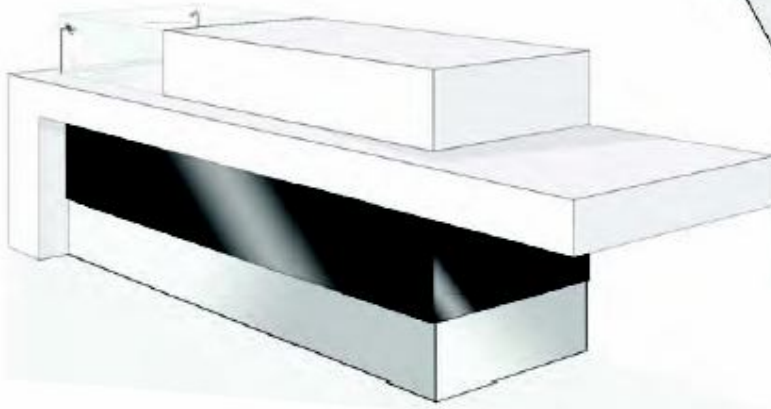

Bespoke Designs...

These are suggestions only and can be adapted to suit your own requirements and dimensions