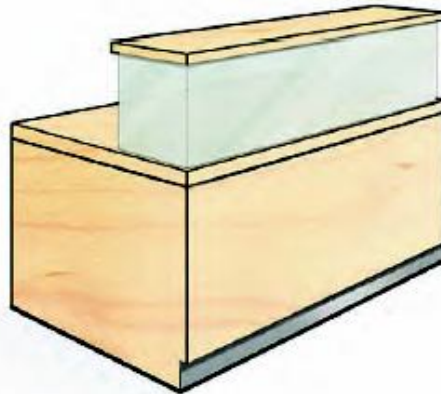

Texas Triple

Texas Double

Texas

with storage to base
includes 1 internal timber shelf
140mm high internal glass display
as standard. Option upto 400mm (h) available (POA)

Dimensions	Texas	Texas Double	Texas Triple
Height	1000mm	1000mm	1000mm
Length	500mm - 600mm	1000mm - 1300mm	1500mm - 1950mm
Depth	500mm - 600mm	500mm - 600mm	500mm - 600mm
Lighting	optional	optional	optional

Reception...

Timber reception desks

Sark
Low level working desk

Sale
Low level working desk

Silver
Low level working desk

Dimensions	Option 1	Option 2
Height	Upto 800mm	Upto 800mm
Length	Upto 900mm	Upto 1200mm
Depth	Upto 700mm	Upto 700mm

Sem

Seabr

Bespoke Sem

Plan
(not to scale)

Dimensions	Option 1	Option 2
Height	Upto 800mm	Upto 800mm
Length	Upto 900mm	Upto 1200mm
Depth	Upto 700mm	Upto 700mm

Sampl es . . .

Information...

Maitland