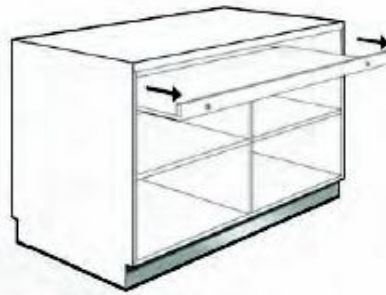

Pull-out tissue shelf