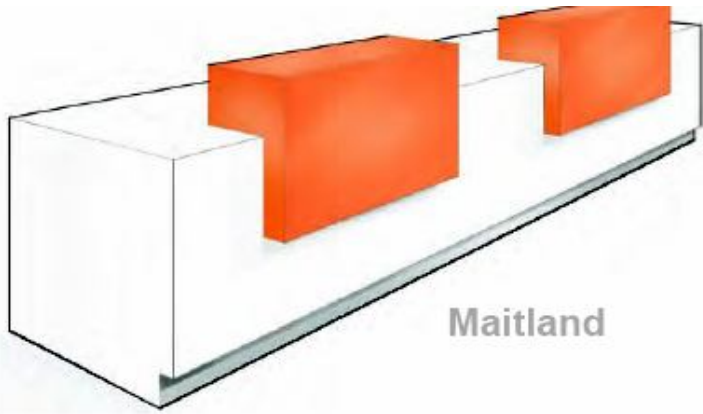

Sem

Seabr

Bespoke Sem

Plan
(not to scale)

Dimensions	Option 1	Option 2
Height	Upto 800mm	Upto 800mm
Length	Upto 900mm	Upto 1200mm
Depth	Upto 700mm	Upto 700mm

Sampl es . . .

Information...

Maitland