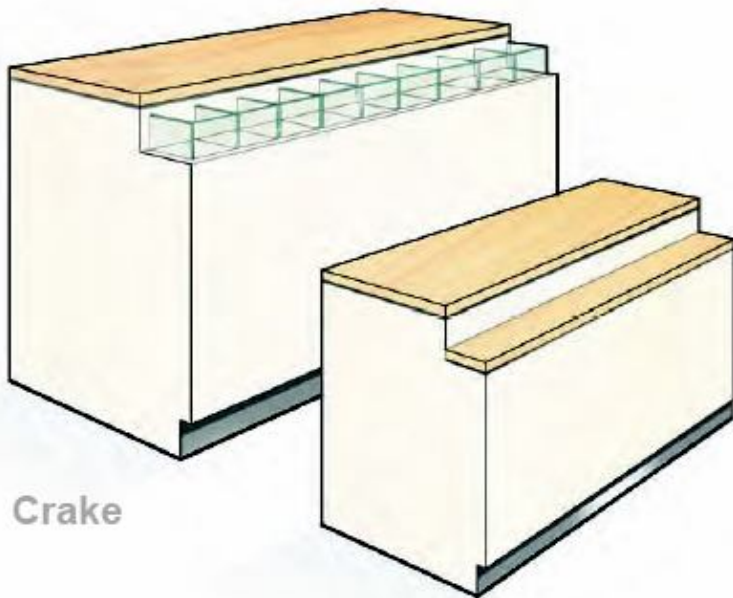

Jardine

2 fixed glass shelves
3 spotlight fittings

Havant

2 spotlight fittings

Dimensions	Cairne/ Havant	Cooper	Jardine
Height	900mm - 1000mm	900mm - 1000mm	1800mm
Length	900mm - 1000mm	500mm - 600mm	500mm - 600mm
Depth	500mm - 600mm	500mm - 600mm	500mm - 600mm

Sample of works...

Sample of works...

Timber Counters...

Amber

Beam

Arrow

Addington

Dimensions	Option 1	Option 2
Height	Upto 1000mm	Upto 1000mm
Length	Upto 900mm	Upto 1200mm
Depth	Upto 600mm	Upto 600mm