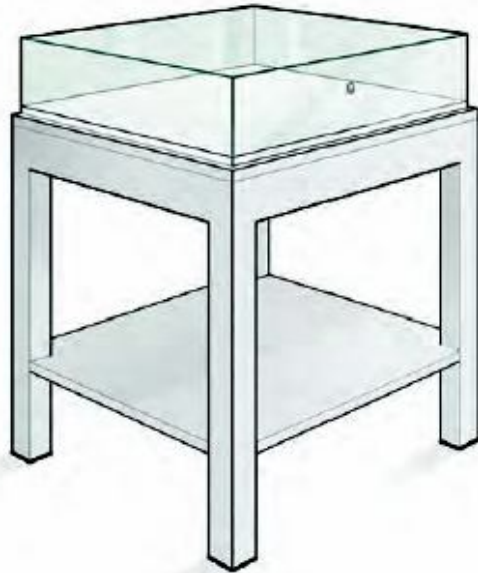

Watchet

Pull out display shelf to rear
2 spotlight fittings

Dimensions	Witney	Watchet
Height	1400mm	1400mm
Length	600mm	600mm
Depth	600mm	400mm
Glass	400mm (h)	400mm (h)

Low Cabinets...

Silverado

with period style, detailed legs
140mm high internal glass display
as standard.

Option upto 400 (h) available (POA)

Silverado Double

Silverado Triple

Dimensions	Silverado	Silverado Double	Silverado Triple
Height	1000mm	1000mm	1000mm
Length	500mm - 600mm	1000mm - 1300mm	1500mm - 1950mm
Depth	500mm - 600mm	500mm - 600mm	500mm - 600mm
Lighting	optional	optional	optional

Montana

With straight legs and fixed timber display shelf
140mm high internal glass display
as standard. Option upto 400mm (h) available (POA)

Montana Double

Montana Triple

Dimensions	Montana	Montana Double	Montana Triple
Height	1000mm	1000mm	1000mm
Length	500mm - 600mm	1000mm - 1300mm	1500mm - 1950mm
Depth	500mm - 600mm	500mm - 600mm	500mm - 600mm
Lighting	optional	optional	optional

Low Cabinets...

Sierra Triple

Sierra Double

Sierra

with solid side legs
140mm high internal glass display
as standard.
Option upto 400 (h) available (POA)

Bespoke Silverado

Dimensions	Sierra	Sierra Double	Sierra Triple
Height	1000mm	1000mm	1000mm
Length	500mm - 600mm	1000mm - 1300mm	1500mm - 1950mm
Depth	500mm - 600mm	500mm - 600mm	500mm - 600mm
Lighting	optional	optional	optional