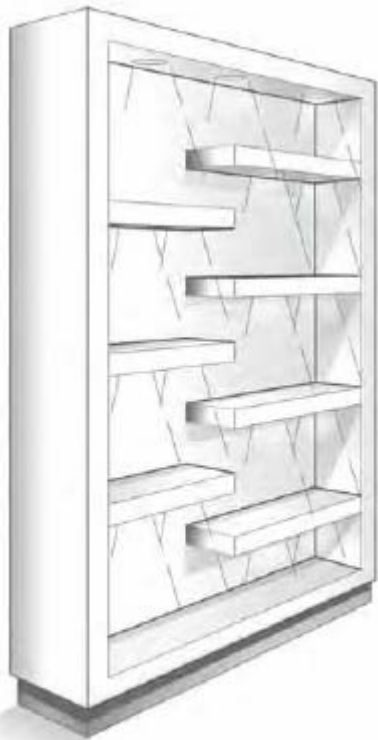

Exeter

Bath
glass frontage

Doncaster
glass frontage

Dimensions

Height	2200mm - 2400mm
Length	1360mm - 1560mm
Depth	400mm
Lighting	4 downlights per shelf/soffit
Shelves	fixed

Steps . . .

Istanbul

Kuwait

Dubai
Glass frontage

Cairo
Glass frontage

Dimensions

Height	2200mm - 2400mm
Length	1200mm
Depth	400mm
Lighting	5 - 6 downlights
Shelves	fixed

Steps . . .

Ambleside

Coniston
Available with glass sliding doors

Windermere
Glass frontage

Dimensions	
Height	2200mm - 2400mm
Length	1900mm
Depth	400mm
Lighting	1 downlight per shelf
Shelves	fixed

Tyne

Mersey

Severn
glass frontage

Eden
glass frontage

Dimensions	
Height	2200mm - 2400mm
Length	1200mm
Depth	400mm
Lighting	2 downlights per shelf
Shelves	fixed

Steps . . .

Singapore

Bangkok
Central section glass fronted

Jakarta
Glass frontage

Dimensions	
Height	2200mm - 2400mm
Length	1610mm
Depth	400mm
Lighting	12 downlights
Shelves	fixed

Floating steps...

Kendal

Kendal