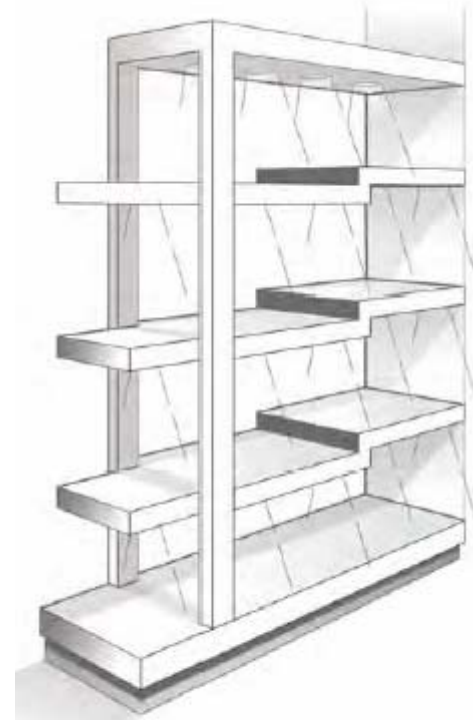

Windermere
Glass frontage

Dimensions	
Height	2200mm - 2400mm
Length	1900mm
Depth	400mm
Lighting	1 downlight per shelf
Shelves	fixed

Tyne

Mersey

Severn
glass frontage

Eden
glass frontage

Dimensions	
Height	2200mm - 2400mm
Length	1200mm
Depth	400mm
Lighting	2 downlights per shelf
Shelves	fixed

Steps . . .

Singapore

Bangkok
Central section glass fronted

Jakarta
Glass frontage

Dimensions	
Height	2200mm - 2400mm
Length	1610mm
Depth	400mm
Lighting	12 downlights
Shelves	fixed

Floating steps...

Kendal

Kendal

Cambourne
Glass frontage

Dimensions		
Height	2200mm - 2400mm	2200mm - 2400mm
Length	600mm - 901mm	901mm - 1200mm
Depth	400mm	400mm
Lighting	2 downlights	3 downlights
Shelves	3 - 4 adjustable glass	3 - 4 adjustable glass