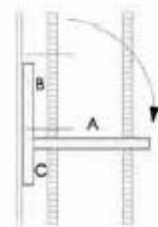

Book cabinets...

Deep flat

Optional overhanging fascia with downlights on all book cabinet designs

Flemming

Dimensions	
Height	2200mm - 2400mm
Length	600mm - 1200mm
Depth	300mm
Lighting	optional
Shelves	6 adjustable timber

Dimensions	Shute	Dickens	Chaucer
Height	2200mm - 2400mm	2200mm - 2400mm	2200mm - 2400mm
Length	600mm - 1200mm	600mm - 1200mm	600mm - 1200mm
Depth	300mm	350mm	350mm
Lighting	optional	optional	optional
Shelves	4 adjustable timber	5 adjustable timber	4 adjustable timber