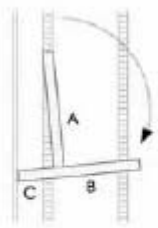

Book cabinets...

Angled