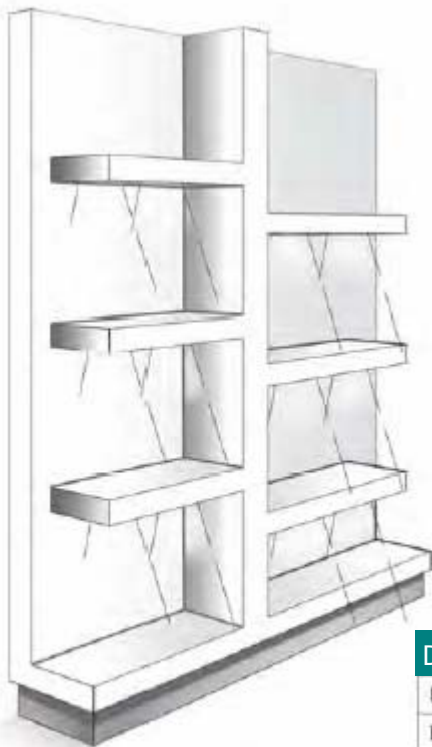

Ashby

Tokyo