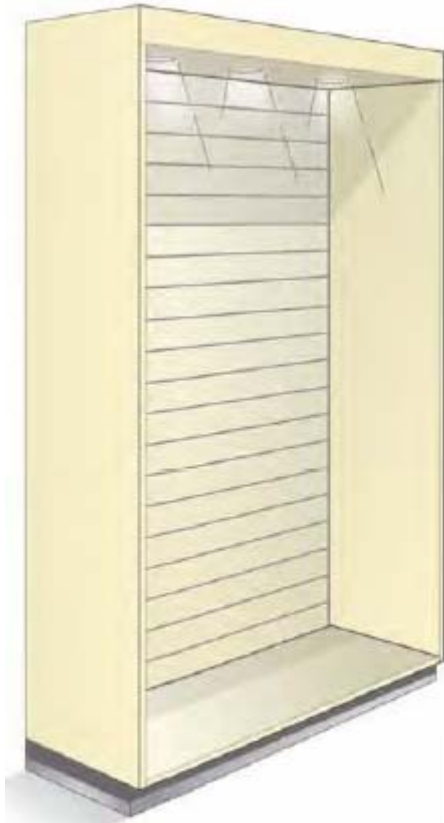

Classic...

Lincoln