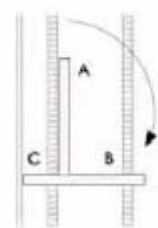

Shallow flat

Standard 3 way book shelf