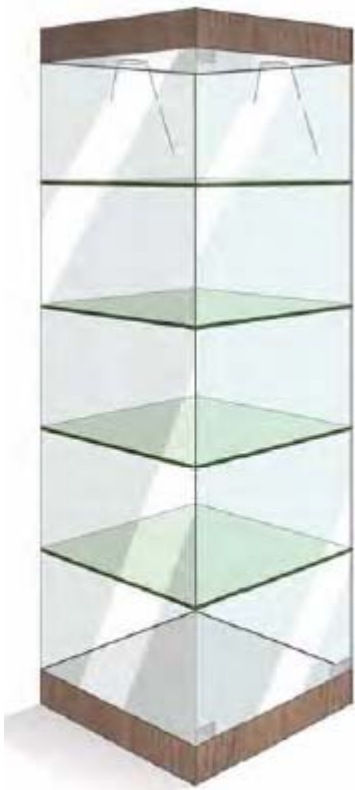

Dimensions	Kings	Queens	Cork	Tralee
Height	2200mm - 2400mm	2200mm - 2400mm	2200mm - 2400mm	2200mm - 2400mm
Length	600mm - 1200mm	600mm - 1200mm	600mm - 1200mm	600mm - 1200mm
Depth	400mm	400mm	400mm	400mm
Lighting	2 - 3 downlights	2 - 3 downlights	2 tracks, 10 spot lights	2 tracks, 8 spot lights
Shelves	4 adjustable glass	3 adjustable glass	4 adjustable glass	3 adjustable glass

Washington

Penrith
Glass Back

Tullamore
Glass Back

Bray
Glass Back

Dimensions	Washington	Penrith	Tullamore	Bray
Height	up to 2200mm	up to 2200mm	up to 2200mm	up to 2200mm
Length	1000mm - 1200mm	1000mm - 1200mm	1000mm - 1200mm	1000mm - 1200mm
Depth	600mm	600mm	600mm	600mm
Lighting	4 downlights	4 downlights	2 tracks, 10 spot lights	2 tracks, 8 spot lights
Shelves	4 fixed glass	3 fixed glass	4 fixed glass	3 fixed glass

showcases . . .

Blaydon

Hexham

Combe

Crosby

Dimensions	Crosby	Combe	Hexham	Blaydon
Height	up to 2200mm	up to 2200mm	up to 2200mm	up to 2200mm
Length	400mm - 500mm - 600mm	400mm - 500mm - 600mm	400mm - 500mm - 600mm	400mm - 500mm - 600mm
Depth	400mm - 500mm - 600mm	400mm - 500mm - 600mm	400mm - 500mm - 600mm	400mm - 500mm - 600mm
Lighting	1 track, 4 spot lights	1 track, 5 spot lights	4 downlights	4 downlights
Shelves	3 fixed glass	4 fixed glass	3 fixed glass	4 fixed glass

Bespoke Tralee

Whitworth

Nelson

Dimensions	Whitworth	Nelson
Height	up to 2000mm	up to 2000mm
Length	500mm - 600mm	500mm - 600mm
Depth	500mm - 600mm	500mm - 600mm
Lighting	4 downlights	4 downlights
Shelves	3 adjustable glass	4 adjustable glass