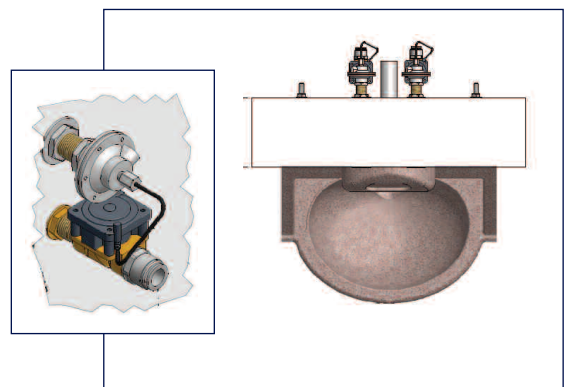

Energy efficient

Water Controls & WC Flushing

Water Controls

Wallgate supplies a comprehensive range of electronic, pneumatic and mechanical water activation and control methods, all of which are compatible with its range of solid surface sanitaryware.

Electronic Controls

Our range of fully programmable electronic controls provide for the total control of all the water services, including lock outs, timed flow, dual flush, remote flushing etc, as well as controlling the power to the cell lighting and sockets if required.

Pneumatic Controls

All of Wallgate's range of WC Pans, Basins, Baths and Showers are compatible with pneumatic operation. Controlling a single device per unit and offering a timed flow, they eliminate the need for an electrical power supply to be installed.

WC Flushing

Wallgate's range of WCs have been independently tested to and passed the WRAS flush performance specification (formal test and approval application pending) and are compatible with a wide range of activation methods, all of which can be supplied as part of its sanitaryware package.