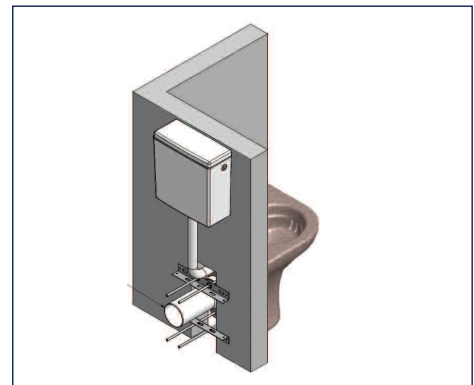

Electronic Controls

Our range of fully programmable electronic controls provide for the total control of all the water services, including lock outs, timed flow, dual flush, remote flushing etc, as well as controlling the power to the cell lighting and sockets if required.

Pneumatic Controls

All of Wallgate's range of WC Pans, Basins, Baths and Showers are compatible with pneumatic operation. Controlling a single device per unit and offering a timed flow, they eliminate the need for an electrical power supply to be installed.