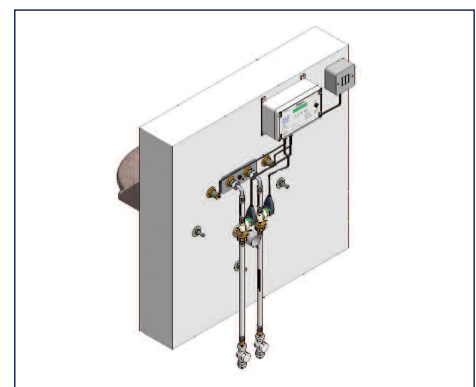

Electronic Controls

Our range of fully programmable electronic controls provide for the total control of all the water services, including lock outs, timed flow, dual flush, remote flushing etc, as well as controlling the power to the cell lighting and sockets if required.

Pneumatic Controls

All of Wallgate's range of WC Pans, Basins, Baths and Showers are compatible with pneumatic operation. Controlling a single device per unit and offering a timed flow, they eliminate the need for an electrical power supply to be installed.

WC Flushing

Wallgate's range of WCs have been independently tested to and passed the WRAS flush performance specification (formal test and approval application pending) and are compatible with a wide range of activation methods, all of which can be supplied as part of its sanitaryware package.

These include:

- Cisterns,
- Compact cisterns,
- Pipe cisterns,
- Direct flush,
- Grey water header tank and mechanical flushing.

www.Wallgate.com

Crow Lane Wilton Salisbury Wiltshire SP2 0HB

t: +44 (0) 1722 744 594 f: +44 (0) 1722 742 096 e: sales@wallgate.com w: www.wallgate.com