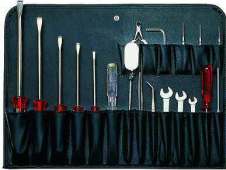

Flexible tool storage with quality Tool Panels and Base Tray to keep busy technicians professional & organised. All internal parts are available as spare parts.

- Rugged construction, tough Copolymer Polypropylene
- Two sizes
- Waterproof & dustproof, O-ring gasket seal with automatic Pressure Release Valve
- Corrosion proof
- Padlockable with large handles and secure & chunky catches
- Airline handling approved (ATA 300)
- Temperature rating -23°c to $+99^{\circ}\text{c}$
- All internal parts available as spares
- Optional padlock and shoulder strap

Peli TC 1520

Peli TC 1550

1520 TC Inserts

CB1 (Front)

CB5 (Front)

Base Tray (1520)

1550 TC Inserts

MB3 (Back)

MB4 (Front)

Base Tray (1550)

Latch

O - Ring

Combination Padlock

Peli Tool Case

	Black, Orange, Yellow, Silver	Size Internal mm L x W x H
1520 TC	1 x Tool Panel CB1, 1 x Tool Panel CB5, 1 x Base Tray	460 x 325 x 170
1550 TC	1 x Tool Panel MB3, 1 x Tool Panel MB4, 1 x Base Tray	480 x 365 x 195