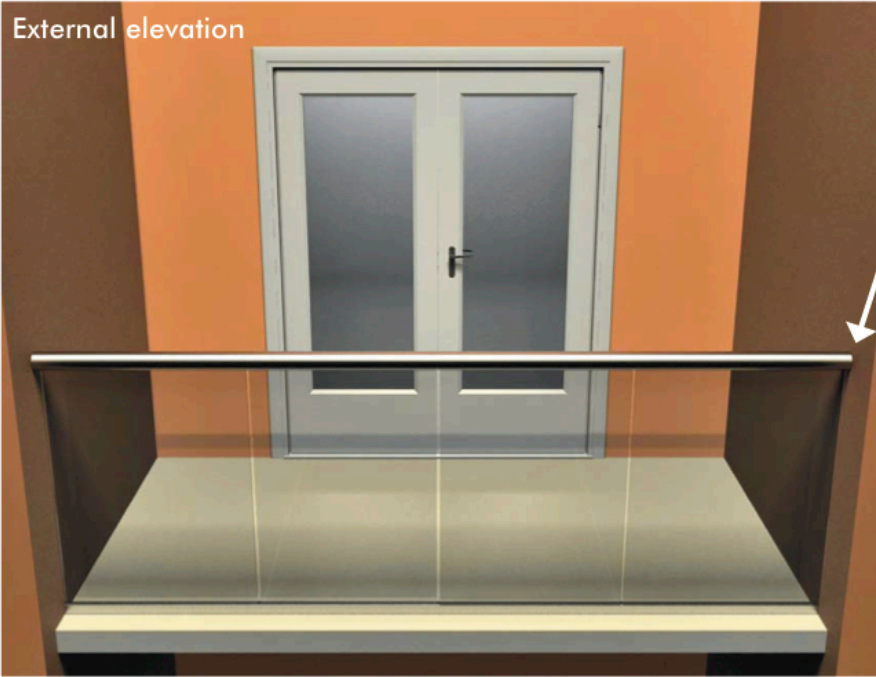

Balcony 1 Balustrade System

Section

Parameters

Max structural length without posts 3300mm
Max post spacing 1900mm

Glass options

10mm clear toughened
10mm green toughened
10mm grey toughened
10mm bronze toughened
10mm blue toughened
10mm satin (opaque) toughened