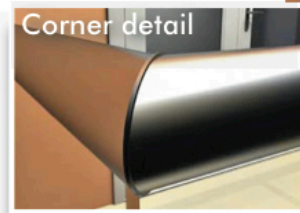

Balcony 1 Balustrade System

Section

Parameters

Max structural length without posts 3300mm
Max post spacing 1900mm

Glass options

10mm clear toughened
10mm green toughened
10mm grey toughened
10mm bronze toughened
10mm blue toughened
10mm satin (opaque) toughened

Optional extras (for all glass types)

BalcoNano® self-cleaning coating
Laminated glass options available

Colour options