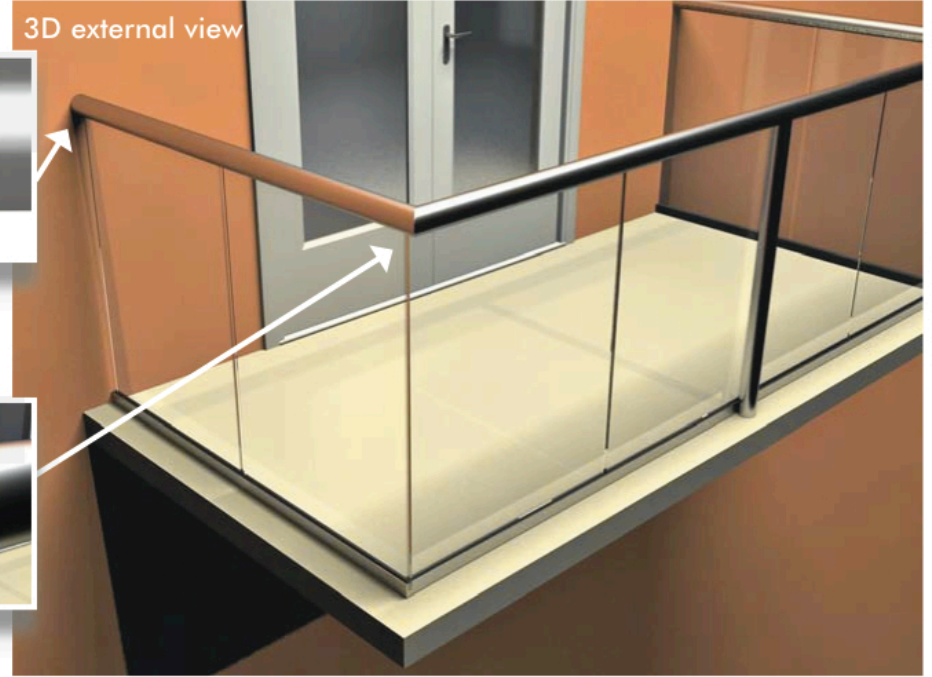

Balcony 1 Balustrade System

Section

Parameters

Max structural length without posts 3300mm
Max post spacing 1900mm

Glass options

10mm clear toughened
10mm green toughened
10mm grey toughened
10mm bronze toughened
10mm blue toughened
10mm satin (opaque) toughened

Optional extras (for all glass types)

BalcoNano® self-cleaning coating
Laminated glass options available

Colour options