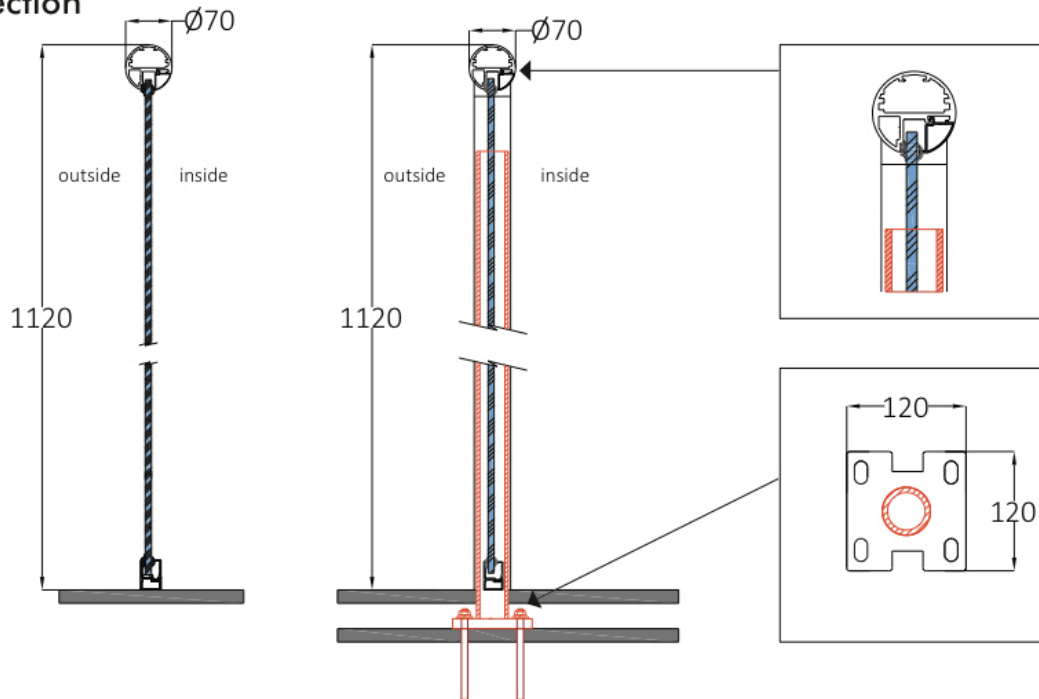

Balcony 1 Balustrade System

Section

Parameters

Max structural length without posts 3300mm
Max post spacing 1900mm

Glass options

10mm clear toughened
10mm green toughened
10mm grey toughened
10mm bronze toughened
10mm blue toughened
10mm satin (opaque) toughened