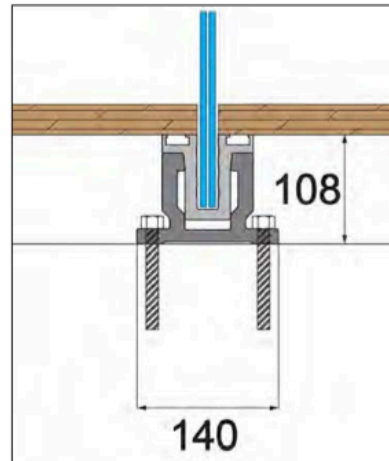

SG10 Fully Frameless System

Continuous Glazing Channel

Base Fixing every 600 - 1000mm

Parameters

Max structural length without posts: unlimited

Glass options

- 21.5mm clear toughened
- 21.5mm satin (opaque) toughened