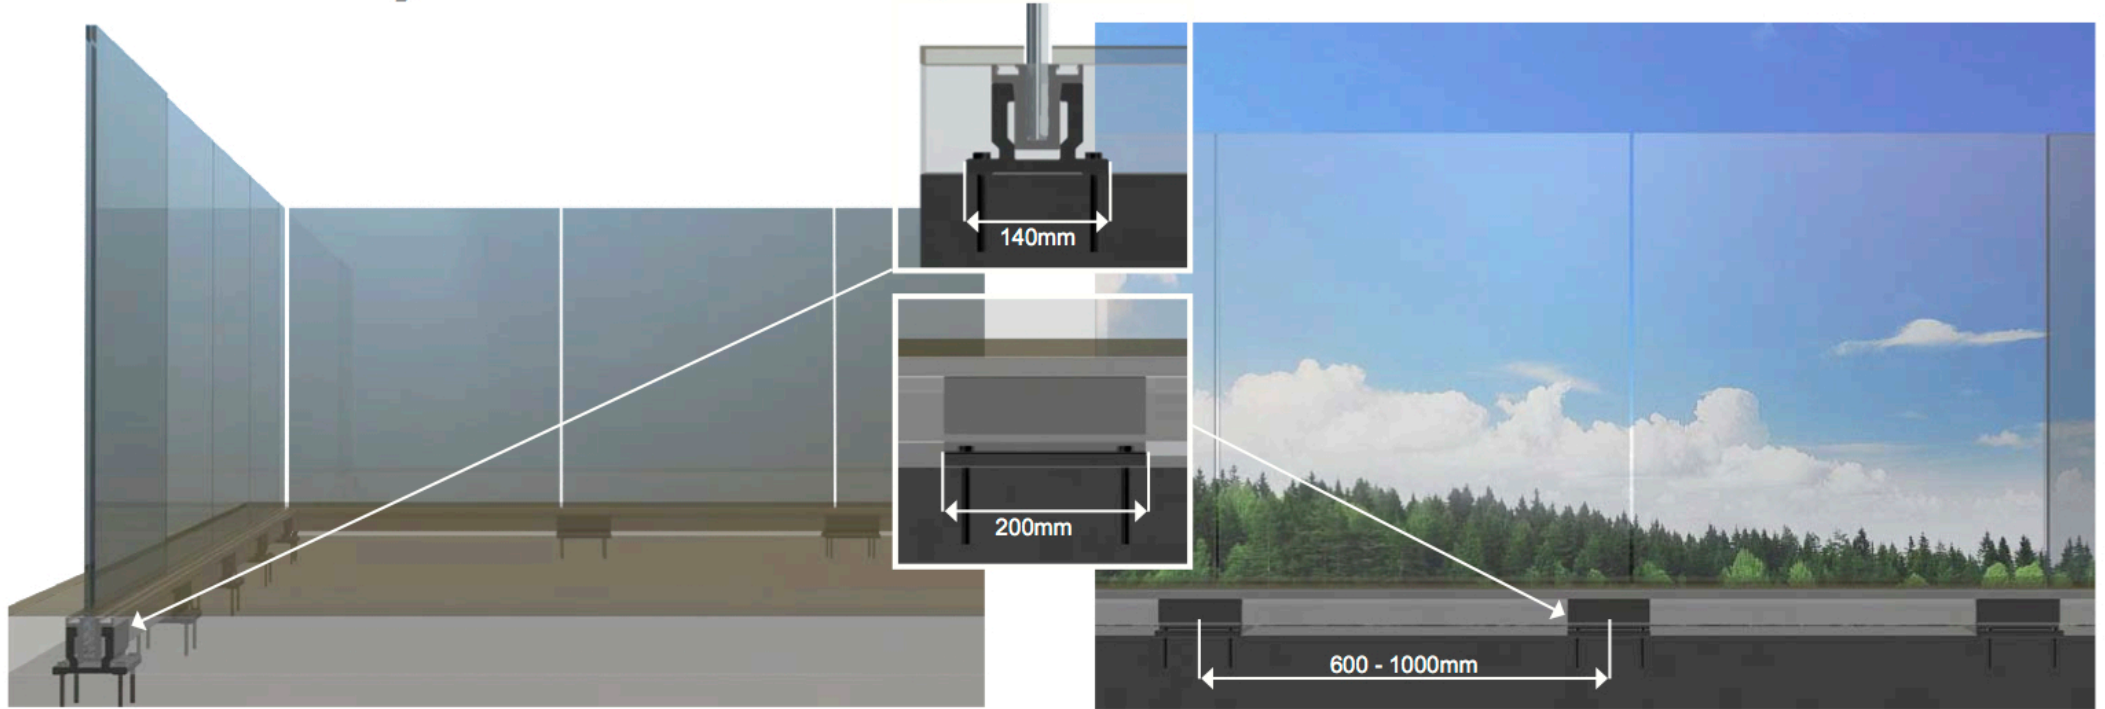

SG10 Fully Frameless System

Continuous Glazing Channel

Base Fixing every 600 - 1000mm

Parameters

Max structural length without posts: unlimited

Glass options

- 21.5mm clear toughened
- 21.5mm satin (opaque) toughened