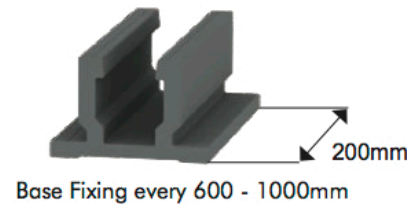

SG10 Fully Frameless System

Continuous Glazing Channel

Base Fixing every 600 - 1000mm

Parameters

Max structural length without posts: unlimited

Glass options

- 21.5mm clear toughened
- 21.5mm satin (opaque) toughened