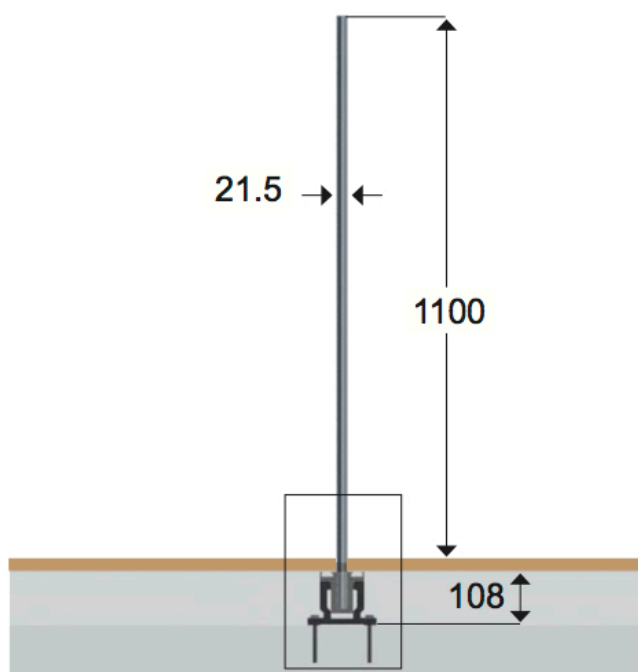

SG10 Fully Frameless System

Continuous Glazing Channel

Base Fixing every 600 - 1000mm

Parameters

Max structural length without posts: unlimited

Glass options

- 21.5mm clear toughened
- 21.5mm satin (opaque) toughened