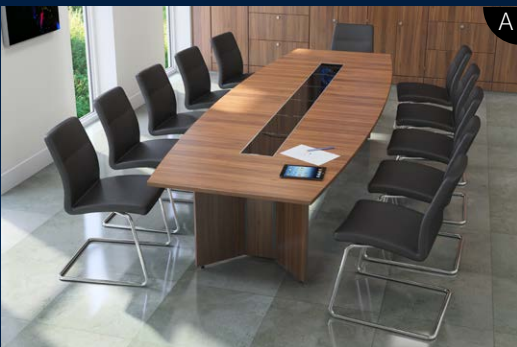

- A Ambus barrel shape table in Natural Walnut MFC with Black mirror glass cable management tiles.
- B (Front cover, top) Ambus circular table in Macassar MFC on polished chrome pedestal base.
- C Rectangular table in Macassar Gold veneer on faux chrome V-base with hinged cable management flaps.
- D Circular table in Light Oak veneer with thin edge, on White V-bases.
- E Rectangular table in Smoked Oak veneer on white box bases, with hinged flap cable management.

Ambus tables are available in a wide selection of veneer and MFC finishes, and with an extensive choice of base options, top shapes and sizes.

ambus®

To view the full Ambus brochure go to sven.co.uk/ambus
For more Ambus images go to sven.co.uk/image-library/ambus