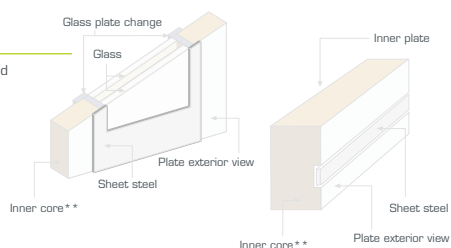

MEASURES

	STANDARD			OTHER MEASURES
	High	Width	Thickness	
DOOR	2000 mm	800 mm	de 20 a 24 mm	Consult
SIDE PANEL*	2000 mm	400 mm	de 20 a 24 mm	Consult

GLACIAR LINE - Panel with Stainless steel sheet

Can be manufactured in RAL colors, anodized, Lacquered Wood imitation, PVC, film coating, wood and of aluminum-wood.

MEASURES

	STANDARD			OTHER MEASURES
	High	Width	Thickness	
DOOR	2000 mm	800 mm	de 20 a 24 mm	Consult
SIDE PANEL**	2000 mm	400 mm	de 20 a 24 mm	Consult

LIDO LINE - milling Panel

Can be manufactured in RAL colors, PVC, film coating, wood and of aluminum-wood.