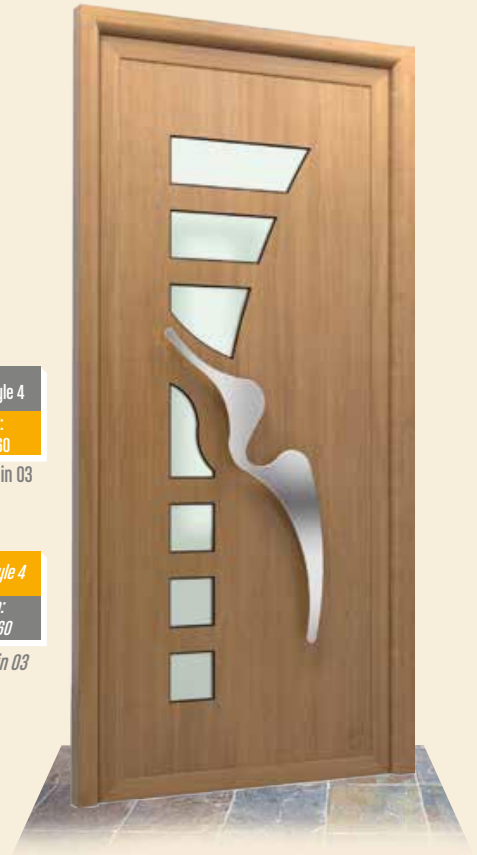

- Ral
- Anodized
- Lacquered Wood imitation
- Film Coating
- PVC

innova style 3

design:
1710x630

Accessory in 02

innova style 3

design:
1710x630

Türgriff in 02

innova
STYLE