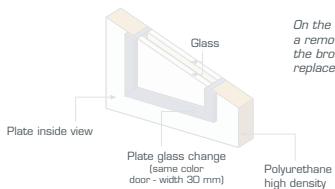

INTERIOR VIEW

On the "Avant" collection you have a removable plate to make easier the broken or damaged glass replacement.

These design mesures are only valid for the outside (does not include the plate fixation of the glass)

AVANT a collection from Indupanel
eine Kollektion von Indupanel

* The design of the fixed panel is customizable according to the model of doors.
** Phenolic core with plywood or high density polyurethane.