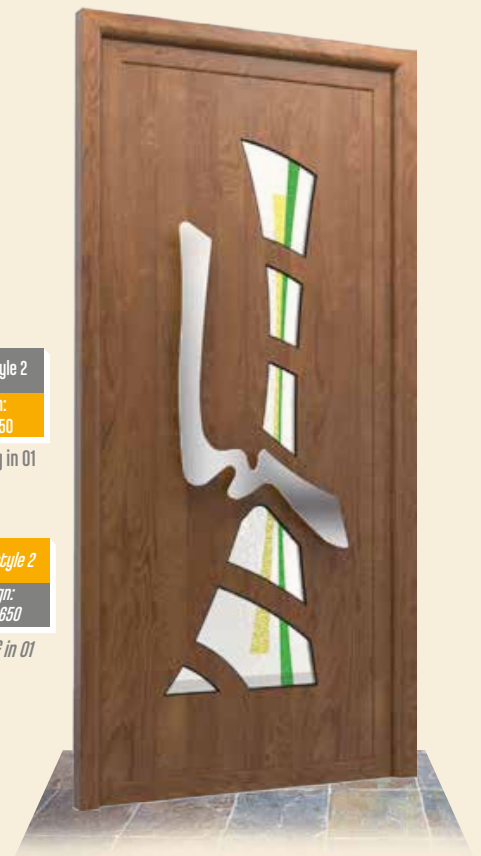

innova style 2

design:
1680x650

Accessory in 01

innova style 2

design:
1680x650

Türgriff in 01

cross-section innova style

Acabados