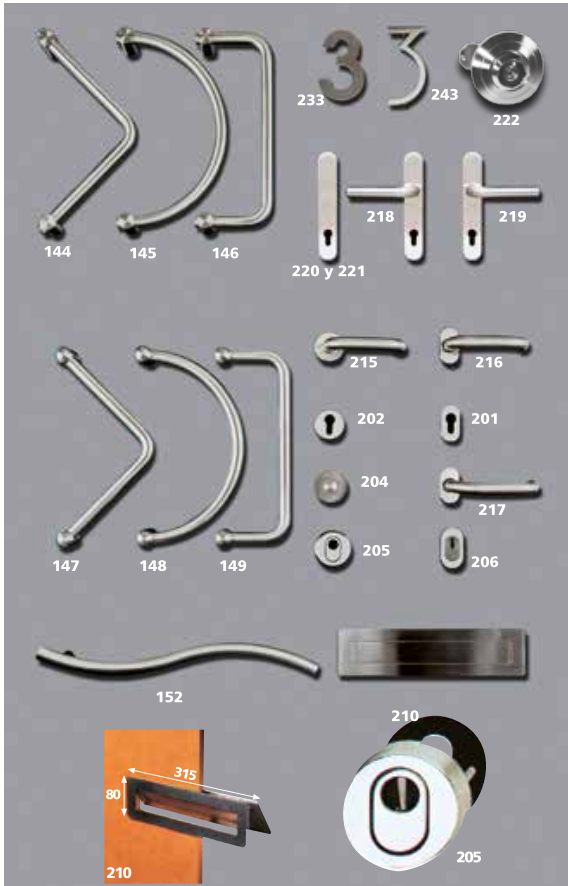

innova style 3
design:
1500x570

Türgriff in 05

innova
PLUS

innova plus 4
design:
1610x6420

Accessory in 06

innova plus 4
design:
1610x640

Türgriff in 06

FERTIGUNG
Ral
Exoliert
Lackierte Holzimitation
Folienbeschichtung
PVC

ACCESORIOS
ACCESSOIRES

Cylindrical closure

Cylindrical closure

Safty cylindrical closure

Ringer

Safty cylindrical closure

INOX ZUBERHÖR

STAINLESS ACCESSORIES