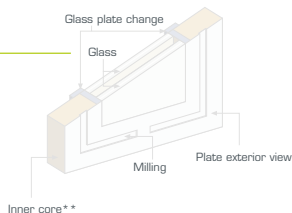

MEASURES

	STANDARD			OTHER MEASURES
	High	Width	Thickness	
DOOR	2000 mm	800 mm	de 20 a 24 mm	Consult
SIDE PANEL*	2000 mm	400 mm	de 20 a 24 mm	Consult

GLACIAR LINE - Panel with Stainless steel sheet

Can be manufactured in RAL colors, anodized, Lacquered Wood imitation, PVC, film coating, wood and of aluminum-wood.

MEASURES

	STANDARD			OTHER MEASURES
	High	Width	Thickness	
DOOR	2000 mm	800 mm	de 20 a 24 mm	Consult
SIDE PANEL**	2000 mm	400 mm	de 20 a 24 mm	Consult

LIDO LINE - milling Panel

Can be manufactured in RAL colors, PVC, film coating, wood and of aluminum-wood.

MEASURES

	STANDARD			OTHER MEASURES
	High	Width	Thickness	
DOOR	2000 mm	800 mm	de 20 a 24 mm	Consult
SIDE PANEL*	2000 mm	400 mm	de 20 a 24 mm	Consult

FIORDO LINE - Panel reliefs

Can be manufactured in RAL colors and film coating.