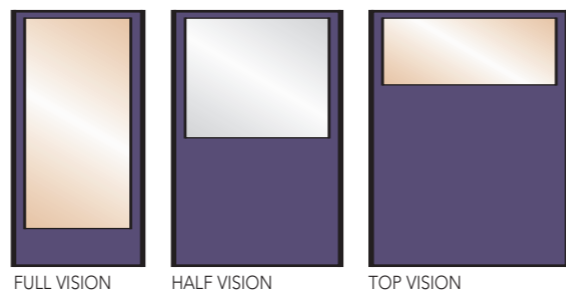

RB Contract System Screens

TECHNICAL INFORMATION

SAFETY FIRST: All foam components built into these screens are Combustion Modified to comply with Schedule 1, Part 1 of the Furniture & Furnishings (Fire Safety) Regulations SI1324 1989. Elfin is a house fabrics and is flame retardant to BS 476, Part 7, Class 1.

Range "A" Elfin 1800mm, Screen-66 1700mm.

Range "B" Pasco 1700mm, Cara 1700mm, Lucia 1700mm, Galaxy 1700mm, Plaza 1400mm, Phoenix 1400mm, & Citadel 1400mm.

Range "C" Astra 1700mm, Emotion 1700mm, Platinum 1700mm, Screen 1650mm, Xtreme Plus 1500mm, Urban Plus 1400mm, Chateau Plus 1400mm, Excelsior Vinyl 1400mm & Advantage 1300mm

EDGES & COLOURS FS's are Non-Linking and LK's are Linking. Light Grey, Dark Grey, Brown, Black, Light Grey is supplied unless otherwise specified.

CLAMPS DT Clamps Included in the screen price are, DT1, DT2, DT4, DT5, DT6, DT7, DT8 and DT9. SM Clamps Included in the screen price are, SM1, SM2, SM3, SM30, SM4 and SM5. Special clamps are made to order and are supplied instead of standard clamps plus a surcharge.

TINTS Vision tints are Clear, Grey and Bronze. Clear is supplied unless otherwise specified.