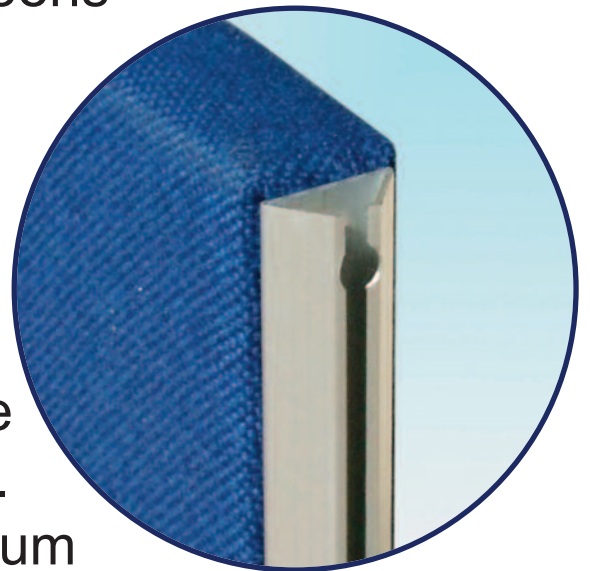

Titan

Aluminium Desktop Screens

Titan Aluminium Desktop Screens

ECO Manufacturing well known for quality products at very competitive prices are adding a new Aluminium edged range of desk top screens to there already impressive selection of desktop screen ranges. Titan desktop screens with aluminium edging are available ex-stock for overnight delivery at prices you will find irresistible.

Check them out, super low prices with ex-stock delivery – irresistible. In Royal blue.

Titan

Screen sizes

45/180 - 45/160

45/150 - 45/140

45/120 - 45/100

45/80

Aluminium Desktop Screens

- flat screens only.
- flame retardant to BS476, part 7, class 1. BS5852 part 1 source 0 (cigarette).
- aluminium protective edge trim, fitted as standard.
- available in house fabric elfin royal PY10.
- widths up to 1800mm.
- combustion modified foam as standard.
- tough epoxy powder coating on metal components.
- clamps included in the price.