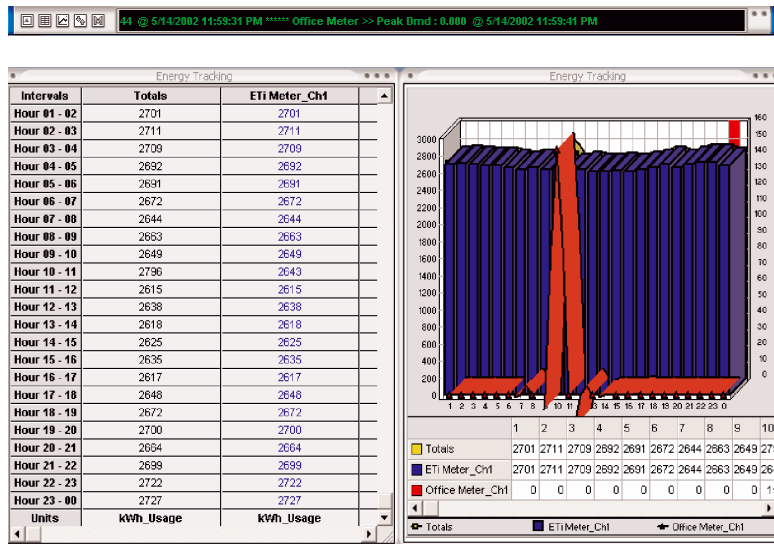

@Desktop

@Desktop is an information application that communicates with all WEM Internet loggers in real time. It is a virtual chart recorder that will poll WEM loggers and display values and write data to file. **@Desktop** is uniquely customised: charts, grids, names, colours can all be changed to suit a users needs. **@Desktop** is a breakthrough application that helps energy users respond rapidly to changing operational requirements and market movements.

Features

- Collects data from WEM loggers in real time over IP.
- Displays instantaneous values.
- Displays current meter status and flash alarm messages in the event of problems.
- Displays current and month to date billing values.
- Displays load profile data of past 24 hours as a table or as graph.
- Write values into local database.
- Tariff entry screen.
- Estimate energy costs using the tariff engine.