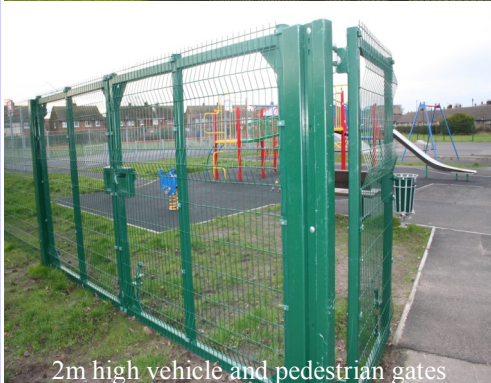

## Fencing & Gates

With a wide variety of fencing, we can supply you with the product to meet your requirements. Fencing is available from 1m to 4m in height, from playground specification bow or flat top, to 4m high security fencing galvanised and powder coated in the colours of your choice.

1m high flat top

3m high mesh perimeter fencing

Heavy duty ball rebound fencing

General purpose mesh fencing

2m high vehicle and pedestrian gates

1m hydraulic self closing playground gate

1.2m high vehicle maintenance gates