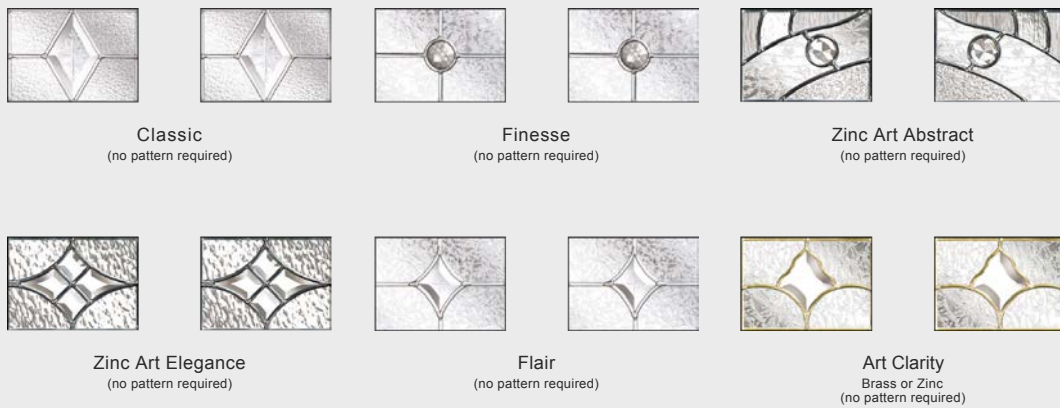

Glass Designs