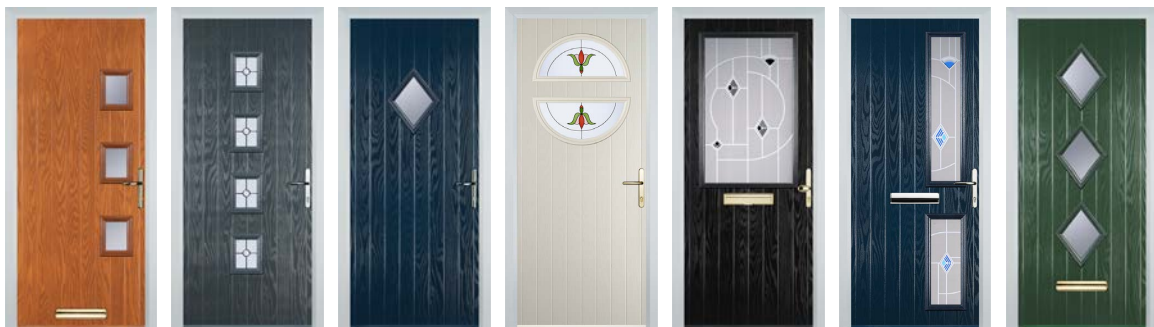

Page 24

Page 17

Page 20

Page 15

Page 22

Page 25

Page 21

Behind that scientific-sounding name, you'll find the latest technology and design in doors. And when you're indoors you'll enjoy loads of style, strength and security. Our composite door is 44mm thick, compare that to conventional PVC panel doors at 28mm. Its super-strong structural frame and up-to-the-minute hardware makes our composite door even more secure. And its glass reinforced plastic finish means you'll be secure in all weathers.