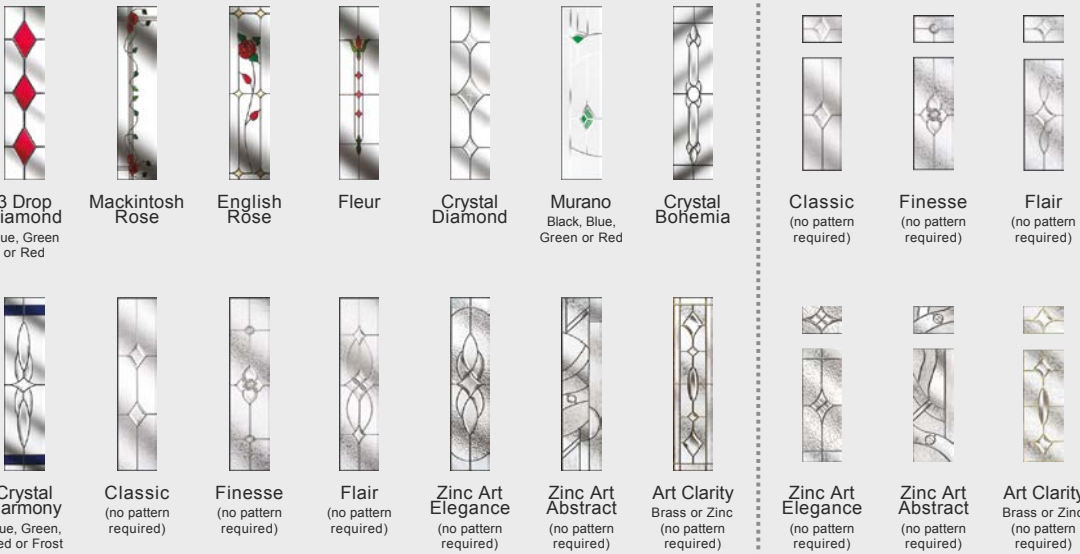

Glass Designs