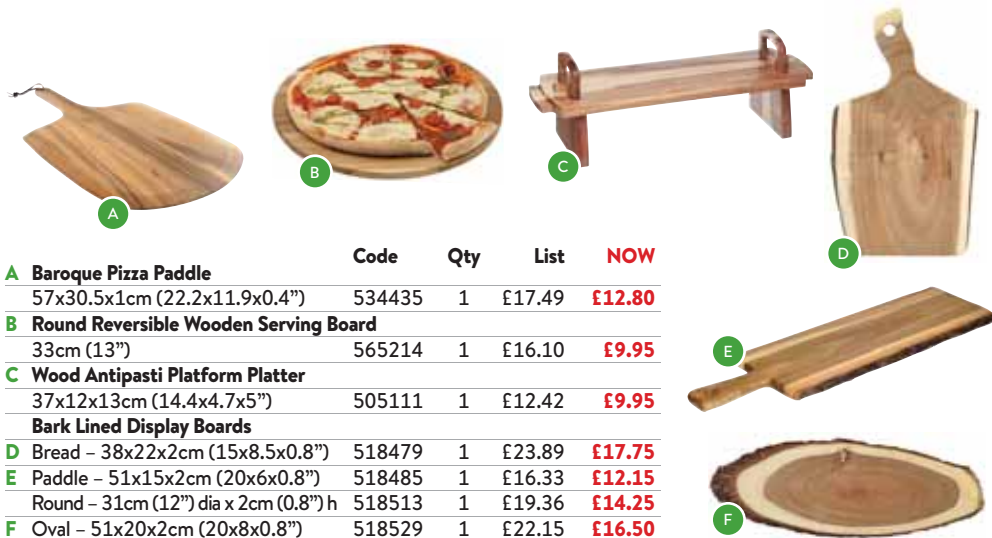

Slate Platters

Natural edge.

	Code	Qty	List	NOW
A Square				
10x10cm (4x4")	532322	1	£0.79	£0.55
20x20cm (8x8")	532424	1	£2.27	£1.60
28x28cm (11x11")	532476	1	£3.76	£2.70
B Rectangular				
20x11cm (8x4.3")	532482	1	£1.44	£1.10
25x13cm (9.75x5")	533234	1	£1.91	£1.35
30x20cm (12x8")	533240	1	£3.04	£2.15
32x18cm (12.5x7") 1/3 GN	533292	1	£3.12	£2.15
32x26cm (12.5x10") 1/2 GN	533704	1	£3.86	£2.70
C Round				
30cm (12")	533756	1	£3.12	£2.15

SAVE
UP TO 30%

Acacia Wooden Serving Boards

	Code	Qty	List	NOW
A Baroque Pizza Paddle 57x30.5x1cm (22.2x11.9x0.4")	534435	1	£17.49	£12.80
B Round Reversible Wooden Serving Board 33cm (13")	565214	1	£16.10	£9.95
C Wood Antipasti Platform Platter 37x12x13cm (14.4x4.7x5")	505111	1	£12.42	£9.95
Bark Lined Display Boards				
D Bread - 38x22x2cm (15x8.5x0.8")	518479	1	£23.89	£17.75
E Paddle - 51x15x2cm (20x6x0.8")	518485	1	£16.33	£12.15
Round - 31cm (12") dia x 2cm (0.8") h	518513	1	£19.36	£14.25
F Oval - 51x20x2cm (20x8x0.8")	518529	1	£22.15	£16.50