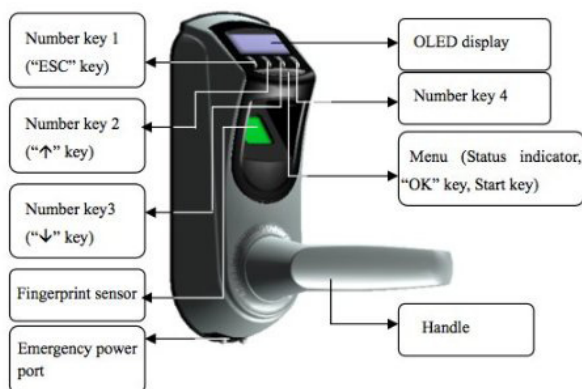

- Fingerprint
- Password
- Mechanical key

Using biometric technology, this lock grants you access to your home or property by simply scanning your fingerprint. Able to memorise up to an astonishing 500 different fingerprints, all that you and your employees or loved ones need to do is hit the zero key and place your finger on the door lock's scanner to be let in instantly.

The L7000 can also work with a PIN code or mechanical key (for emergency use). No need to worry about complicated programming either, as this lock requires zero computer programming.

Characteristics:

- Maximum 500 fingerprints and 100 passwords
- Comes with a USB port (USB stick is not included) for downloading records and software upgrade
- 3 user privilege's:
 - **Super administrators:** access to all system functions and system settings.
 - **Administrators:** access to all operations except advanced settings.
 - **Ordinary users:** access to the fingerprint matching and unlocking functions.
- Reversible handle (for right or left-handed installation)
- Add a new user in seconds
- No computer programming required
- No keys to hide, carry, lose or forget
- Appropriate for door thickness: 35mm-70mm.
- 3 different ways to open: fingerprint, password and mechanical key (for emergency use)
- America style, using international standard single latch

Components

Item Includes:

- 1 x Front Plate
- 1 x Back plate
- 1 x Square shaft
- 1 x Mortise
- 1 x Rubber Gasket
- 1 x Rear hold-down plate
- 2 x Mechanical Keys
- 1 x Strike plate
- 1 x Strike box
- 1 x User manual

Front view:

Rear view:

Specification

Model

Material: Zinc alloy

Display: OLED

Fingerprint sensor: ZK Optical sensor

Resolution: 500 DPI