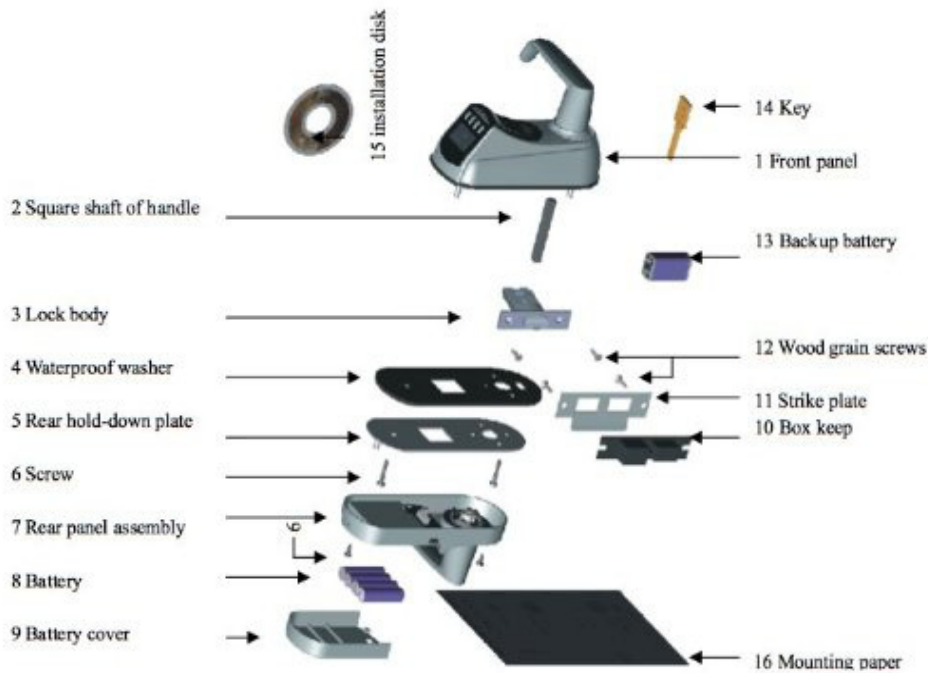

Go keyless with the new reversible fingerprint door lock!

Information

Keyless entry is the technology of choice in today's consumer security products. This high-quality Keyless Fingerprint Door Lock offers 3 different ways to open your door:

- Fingerprint
- Password
- Mechanical key

Using biometric technology, this lock grants you access to your home or property by simply scanning your fingerprint. Able to memorise up to an astonishing 500 different fingerprints, all that you and your employees or loved ones need to do is hit the zero key and place your finger on the door lock's scanner to be let in instantly.

The L7000 can also work with a PIN code or mechanical key (for emergency use). No need to worry about complicated programming either, as this lock requires zero computer programming.

Characteristics:

- Maximum 500 fingerprints and 100 passwords
- Comes with a USB port (USB stick is not included) for downloading records and software upgrade
- 3 user privilege's:
 - **Super administrators:** access to all system functions and system settings.
 - **Administrators:** access to all operations except advanced settings.
 - **Ordinary users:** access to the fingerprint matching and unlocking functions.
- Reversible handle (for right or left-handed installation)
- Add a new user in seconds
- No computer programming required
- No keys to hide, carry, lose or forget
- Appropriate for door thickness: 35mm-70mm.
- 3 different ways to open: fingerprint, password and mechanical key (for emergency use)
- America style, using international standard single latch

Components

Item Includes:

- 1 x Front Plate
- 1 x Back plate
- 1 x Square shaft
- 1 x Mortise
- 1 x Rubber Gasket
- 1 x Rear hold-down plate
- 2 x Mechanical Keys
- 1 x Strike plate
- 1 x Strike box
- 1 x User manual