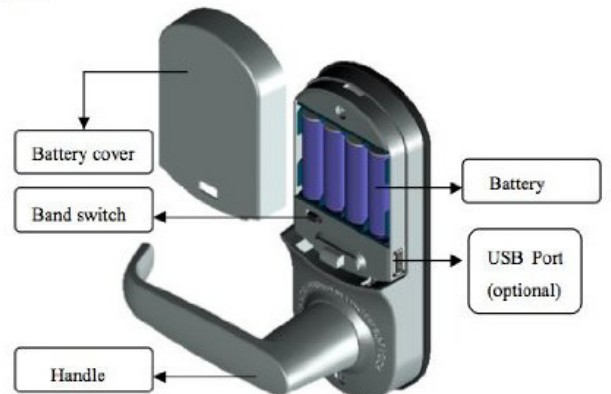

- Fingerprint
- Password
- Mechanical key

Using biometric technology, this lock grants you access to your home or property by simply scanning your fingerprint. Able to memorise up to an astonishing 500 different fingerprints, all that you and your employees or loved ones need to do is hit the zero key and place your finger on the door lock's scanner to be let in instantly.

The L7000 can also work with a PIN code or mechanical key (for emergency use). No need to worry about complicated programming either, as this lock requires zero computer programming.

Characteristics:

- Maximum 500 fingerprints and 100 passwords
- Comes with a USB port (USB stick is not included) for downloading records and software upgrade
- 3 user privilege's:
 - **Super administrators:** access to all system functions and system settings.
 - **Administrators:** access to all operations except advanced settings.
 - **Ordinary users:** access to the fingerprint matching and unlocking functions.
- Reversible handle (for right or left-handed installation)
- Add a new user in seconds
- No computer programming required
- No keys to hide, carry, lose or forget
- Appropriate for door thickness: 35mm-70mm.
- 3 different ways to open: fingerprint, password and mechanical key (for emergency use)
- America style, using international standard single latch

Components

Item Includes:

- 1 x Front Plate
- 1 x Back plate
- 1 x Square shaft
- 1 x Mortise
- 1 x Rubber Gasket
- 1 x Rear hold-down plate
- 2 x Mechanical Keys
- 1 x Strike plate
- 1 x Strike box
- 1 x User manual

Front view:

Rear view:

Specification

Model

Material: Zinc alloy

Display: OLED

Fingerprint sensor: ZK Optical sensor

Resolution: 500 DPI