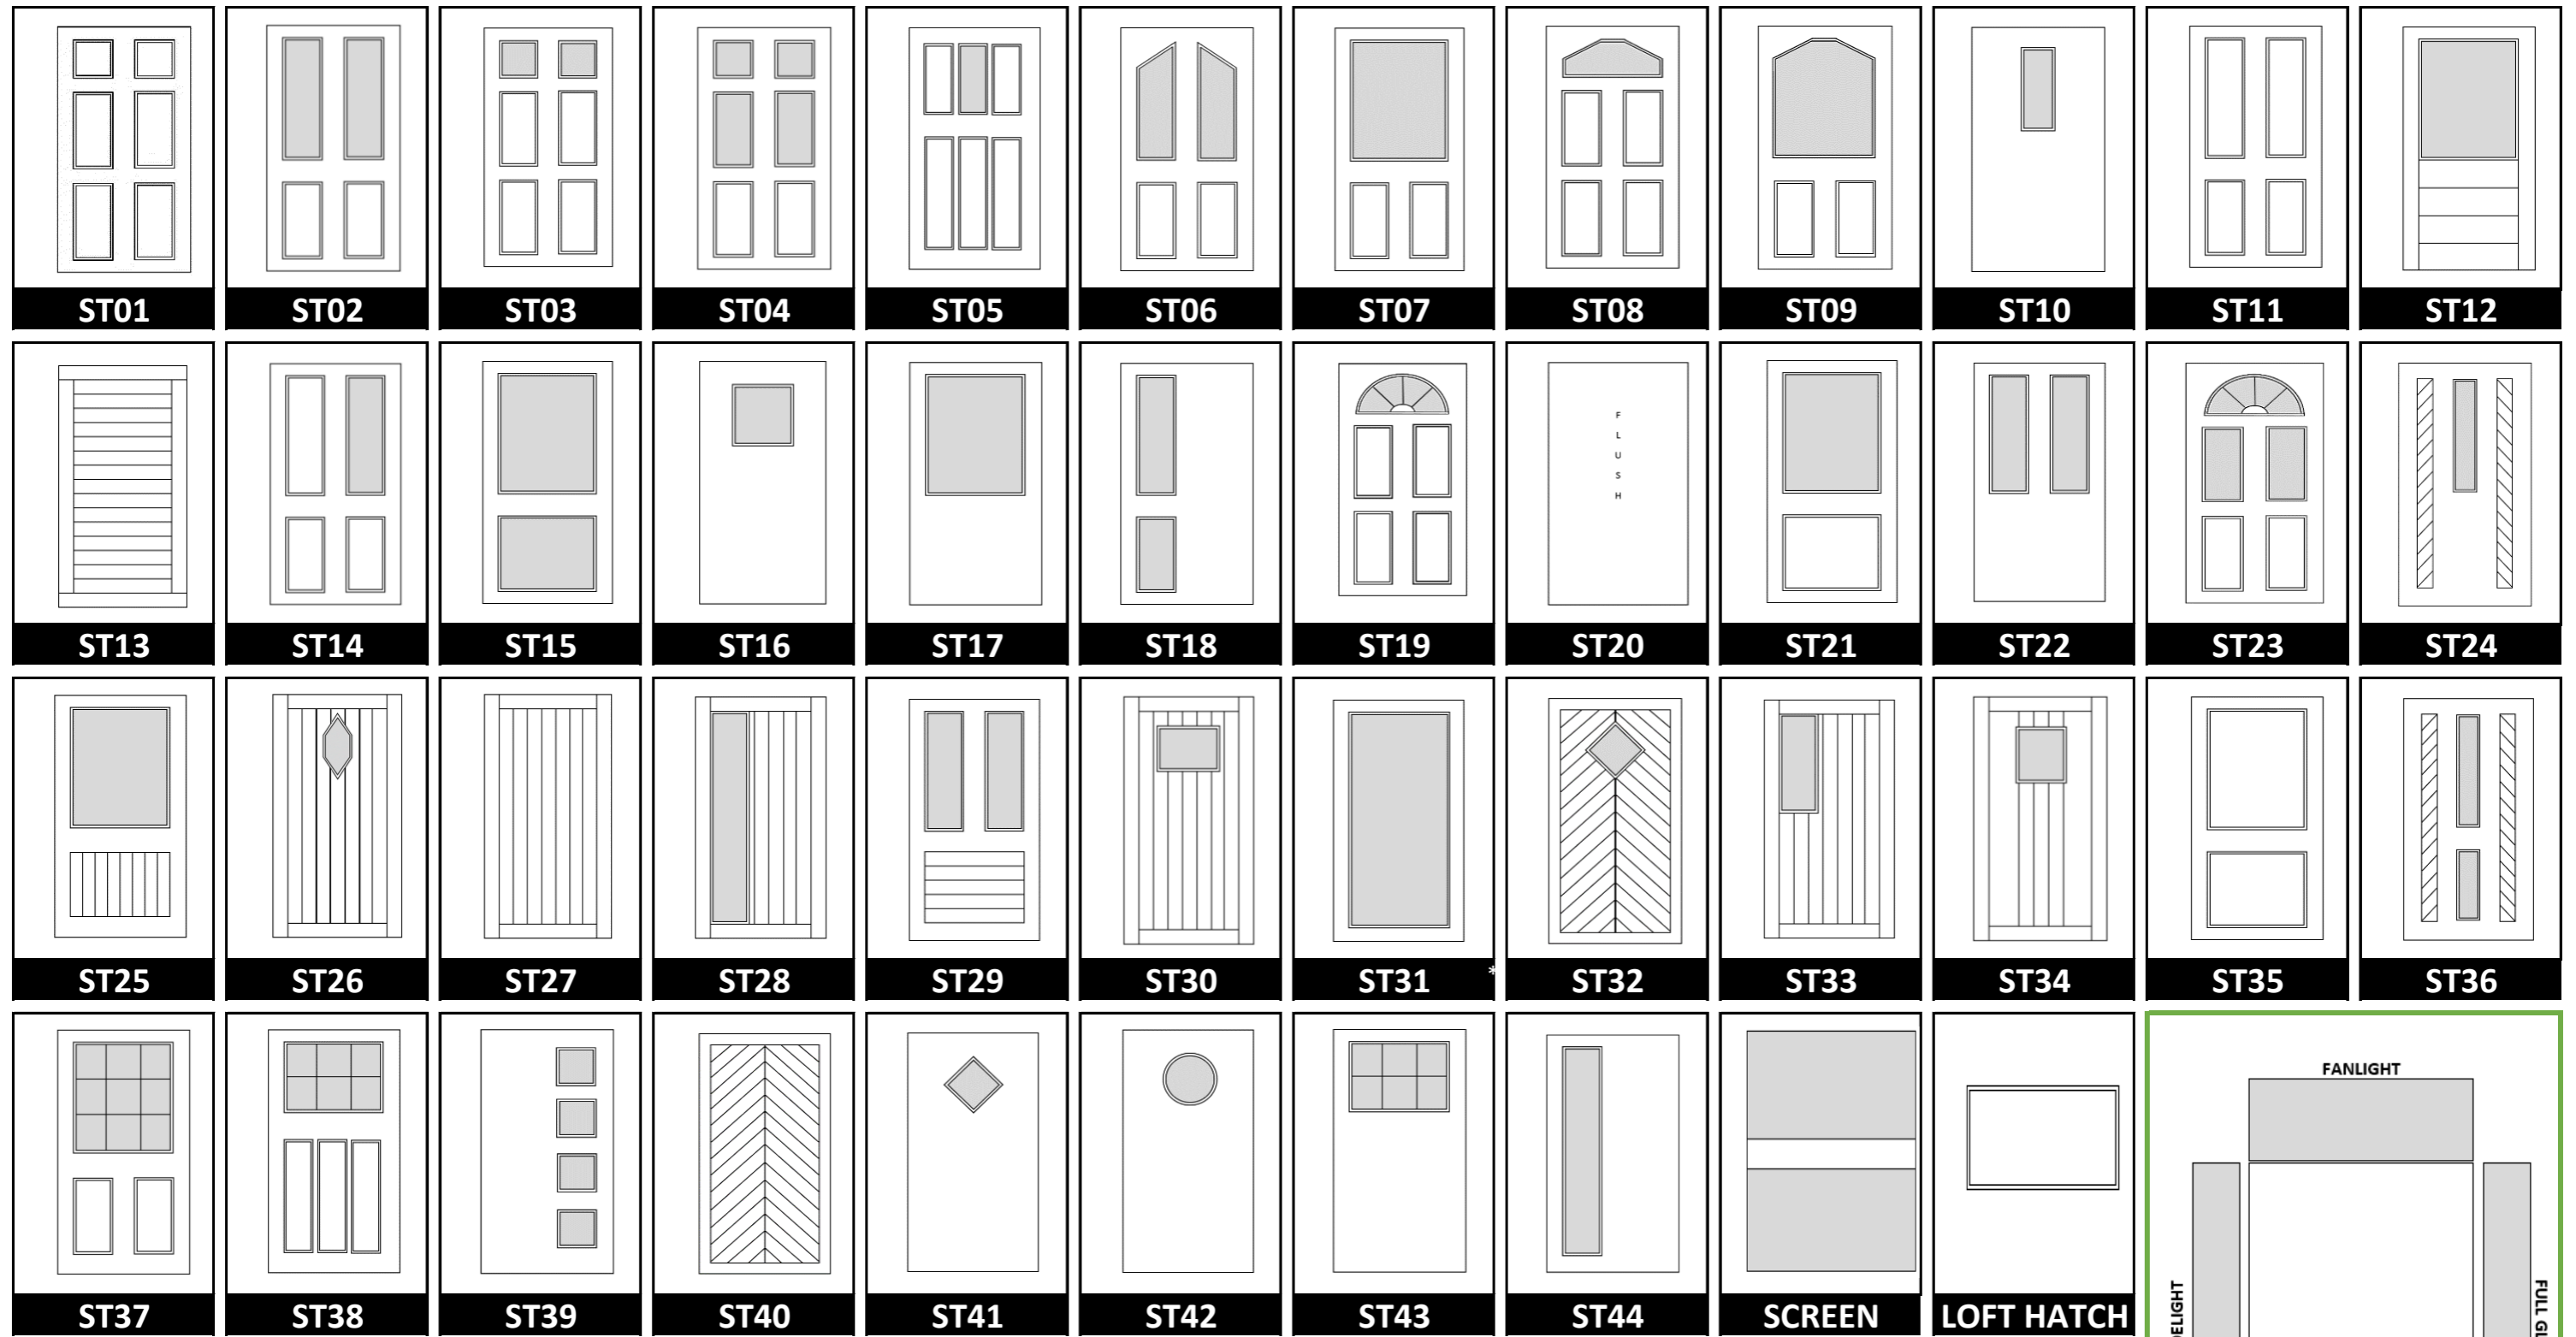

London Fire Solutions' Secured by Design Door Range

EXAMPLES:

All of our doorsets (frame and leaf) are Secured by Design and are FD30 timber doorsets, *except for ST31.

All grey shading represents fire glass installed.

We also provide the door without a frame and can personalise the ironmongery to suit upon request.

Plant on mouldings available on both sides (ST01, 02, 03, 04, 05, 06, 07, 08, 09, 11, 14, 19, 21, 35, 37 and 38)