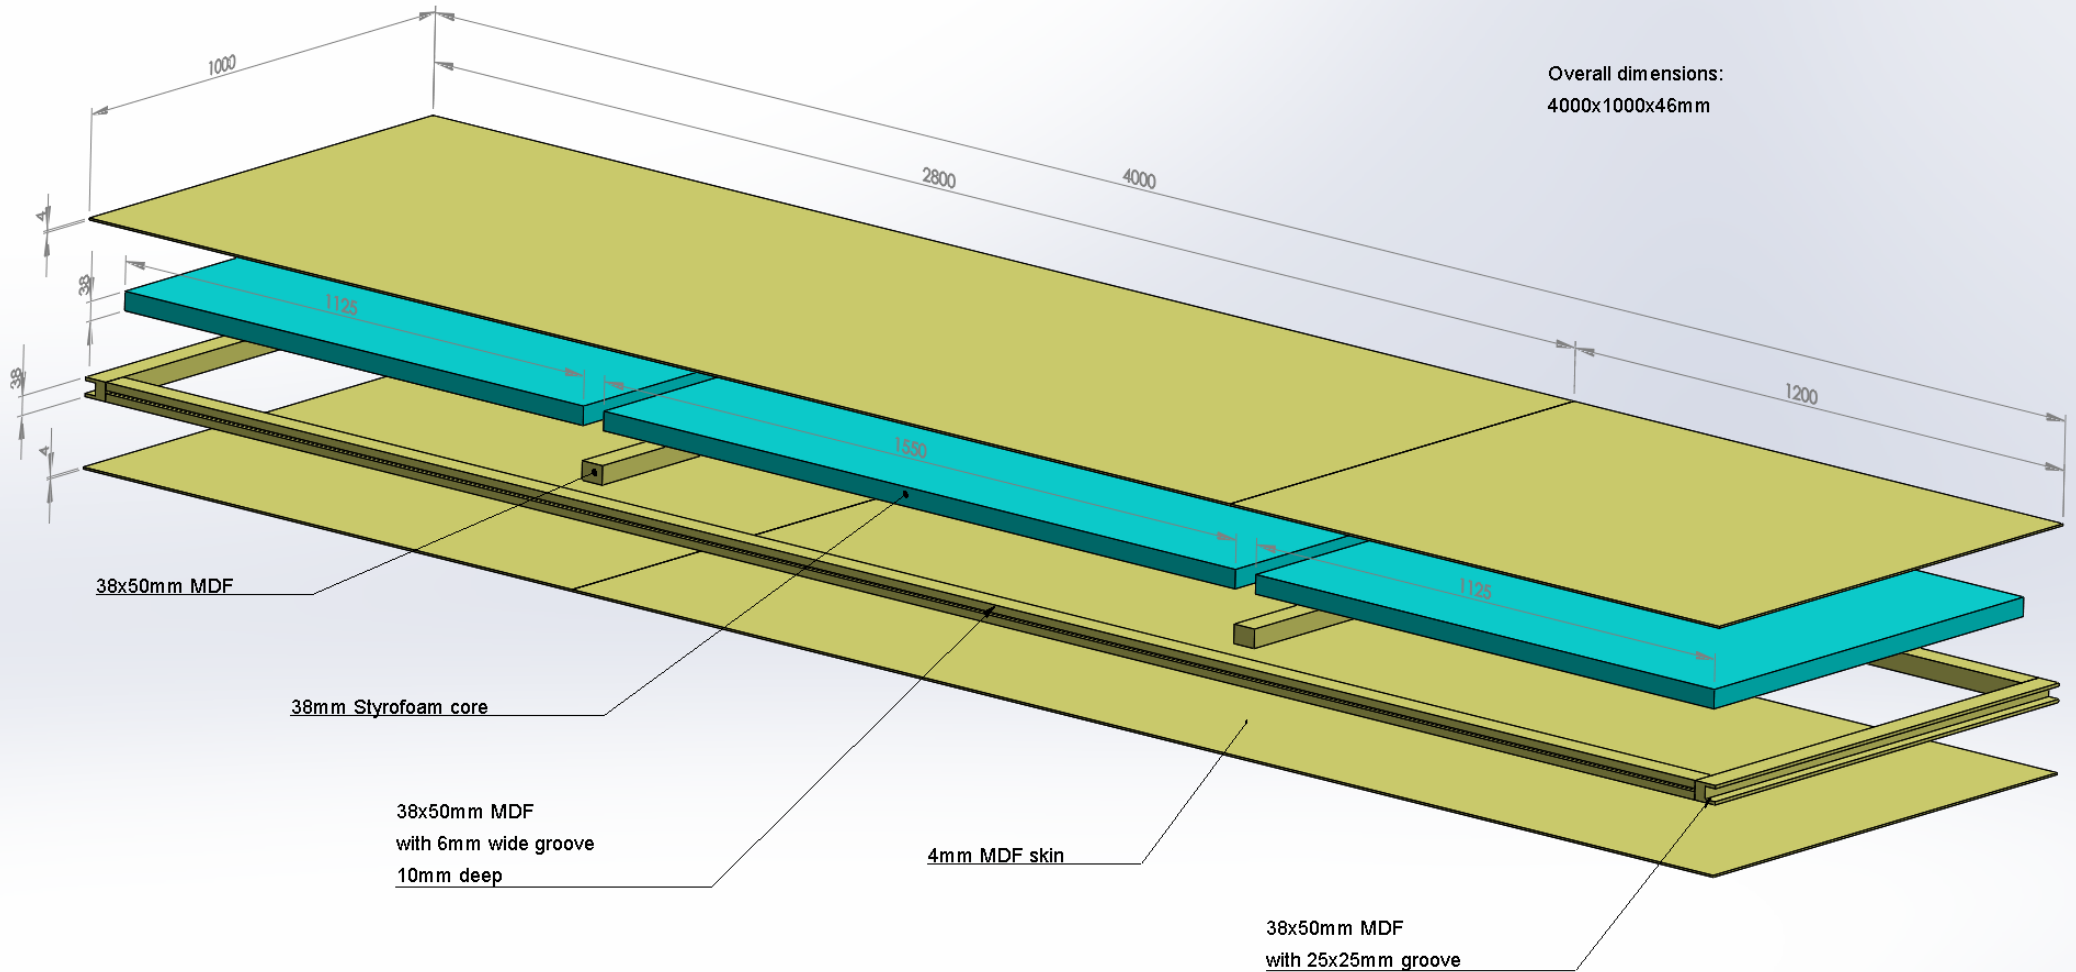

# Coretex TimberLite - Lightweight Wall Panel Concept