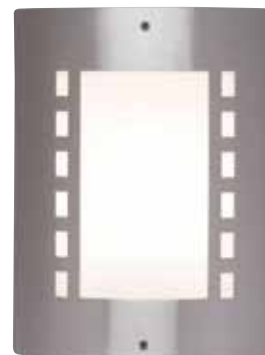

Bianco ST031A	Height	290mm
	Width	225mm
	Projection	100mm
	Lamp Type	1 x 60W E27 GLS
	Lamp	Not Included
	Material	Metal & Plastic
	Product Weight	0.85kg
Code	Wattage	Finish
ST031A	60W	Brushed Stainless Steel