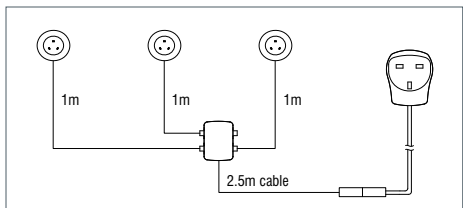

- Undercabinet LED Kit
- 3 x surface mounted 1W power LED fittings
- Plug in SELV transformer
- 3 way junction box with 2.5 metre flex
- Suitable for under cabinet, shelving, kitchen, etc.... simple to install