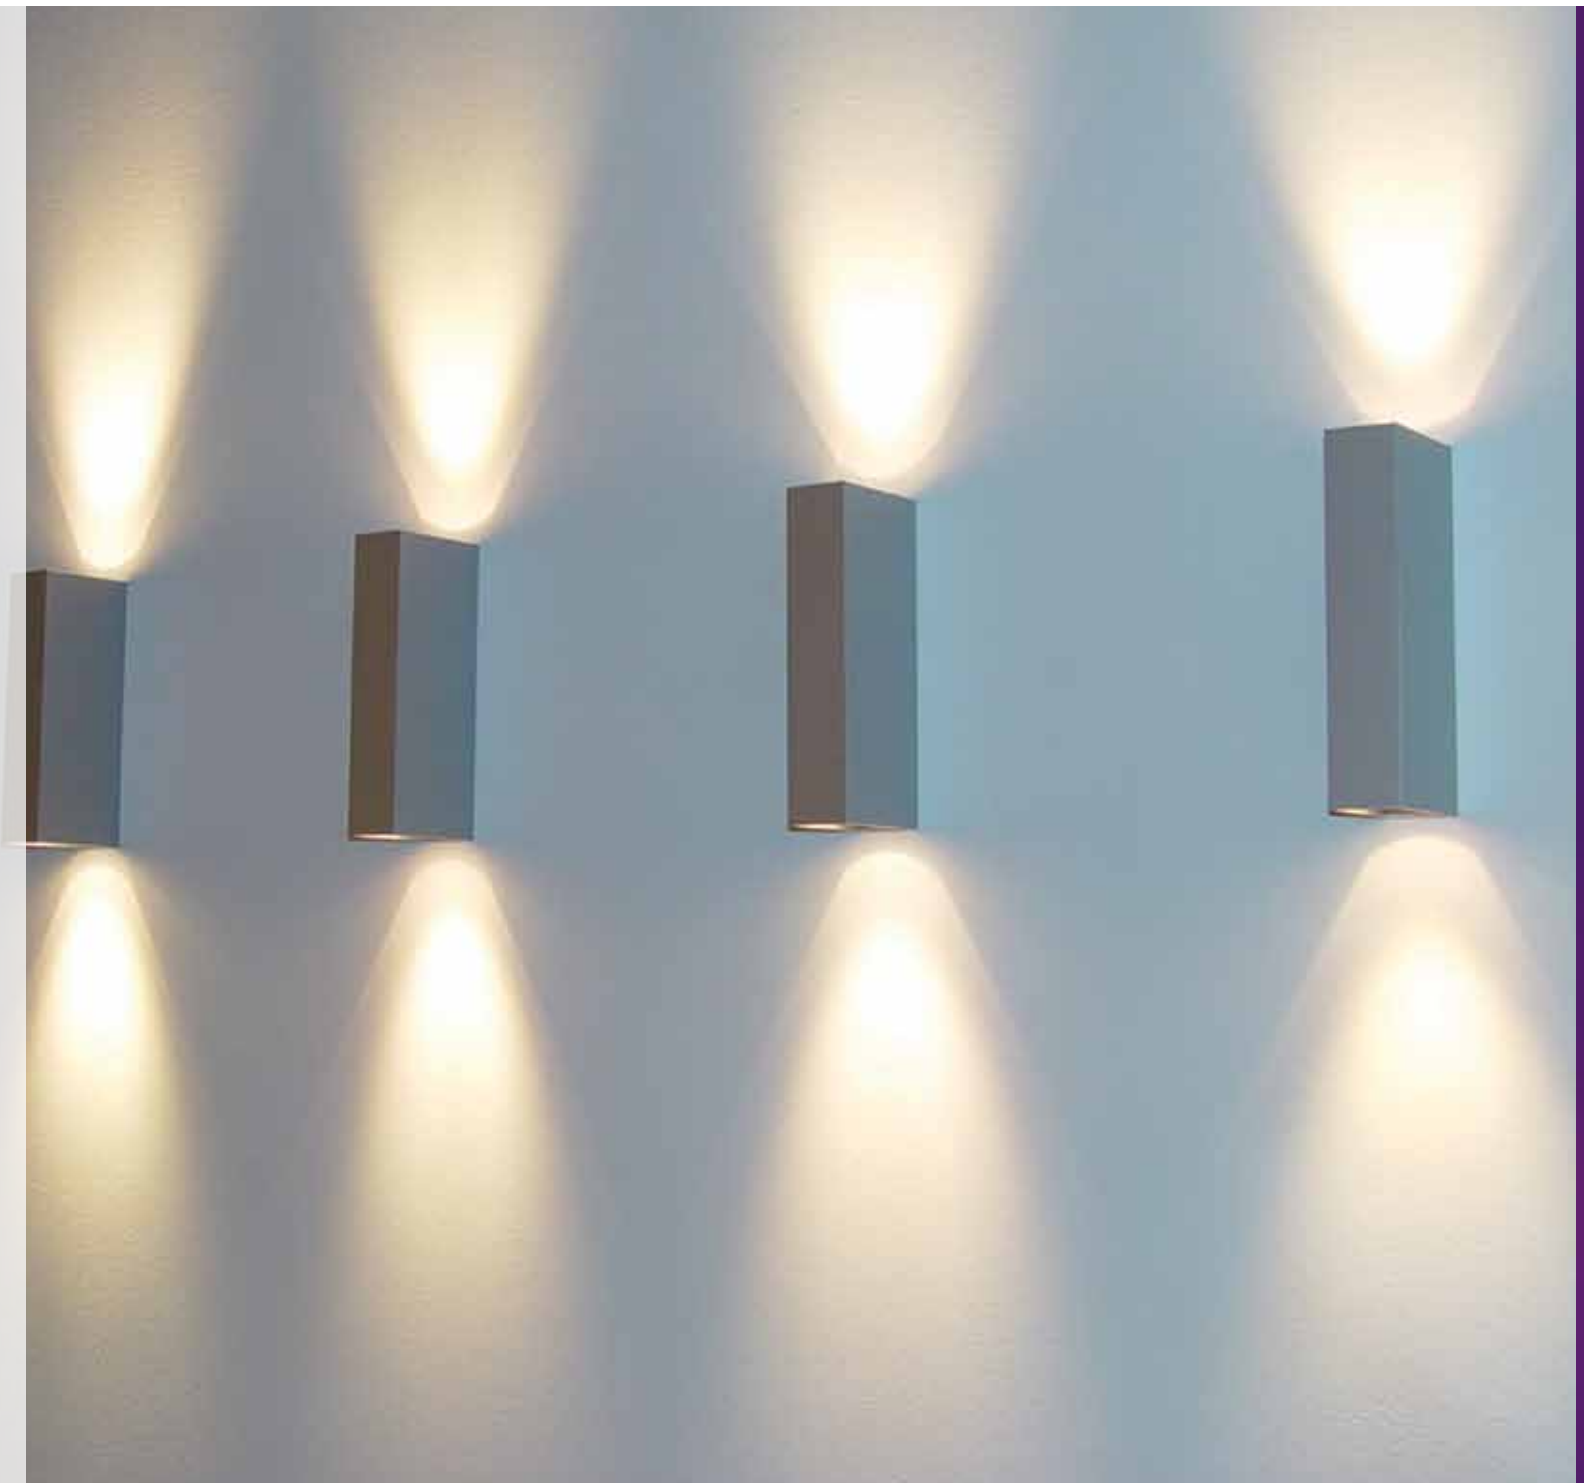

The variety of styles, materials and light sources gives you the scope for numerous lighting effects including the energy efficient options necessary to meet with building regulations.

**Crystal 226**

Height	320mm
Width	560mm
Projection	90mm
Lamp Type	2 x 26W G24d-3 PLC 2 Pin
Lamp	Not Included
Control Gear	Included
Material	Metal & Glass
Product Weight	5.6kg