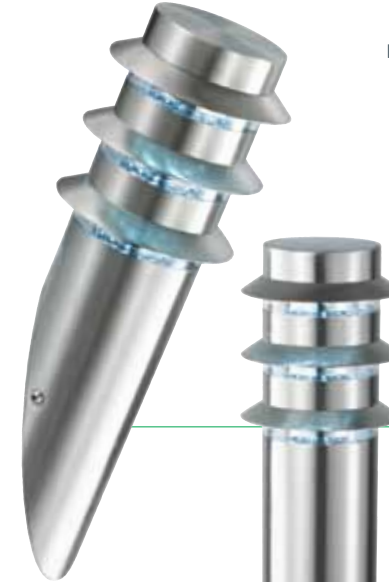

Flare Angle 13791	Height	300mm
	Width	105mm
	Projection	150mm
	Lamp Type	1.8W Capsule White (36 LED's)
	Lamp	Included
	Control Gear	Included
	Material	Metal & Plastic
Product Weight	0.4kg	

Code	Wattage	Finish
13791	1.8W	Brushed Stainless Steel