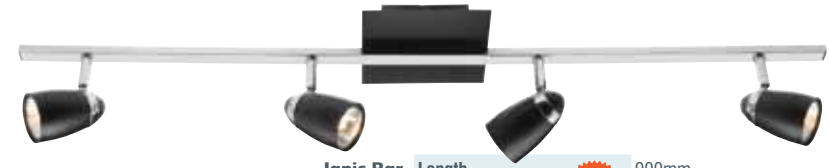

Palermo Spot G5501077	Diameter	80mm
	Projection	135mm
	Lamp Type	1 x 50W GU10 Reflector
	Lamp	Included
	Material	Metal
	Product Weight	0.24kg

Code	Wattage	Finish
G5501077	50W	Satin Chrome

Length	320mm
Width	80mm
Projection	135mm
Lamp Type	2 x 50W GU10 Reflector
Lamp	Included
Material	Metal
Product Weight	0.5kg

Code	Wattage	Finish
G5501377	50W	Satin Chrome

Diameter	190mm
Projection	135mm
Lamp Type	3 x 50W GU10 Reflector
Lamp	Included
Material	Metal
Product Weight	0.83kg

Code	Wattage	Finish
G5503477	50W	Satin Chrome

Palermo Bar G5503177	Length	810mm
	Width	100mm
	Projection	135mm
	Lamp Type	4 x 50W GU10 Reflector
	Lamp	Included
	Material	Metal
	Product Weight	0.88kg

Code	Wattage	Finish
G5503177	50W	Satin Chrome

Janis Bar SG5223176	Length	900mm
	Width	80mm
	Projection	165mm
	Lamp Type	4 x 50W GU10 Reflector
	Lamp	Included
	Material	Metal
	Product Weight	1.87kg

Code	Wattage	Finish
SG5223176	50W	Matt Black

Length	195mm
Width	195mm
Projection	165mm
Lamp Type	4 x 50W GU10 Reflector
Lamp	Included
Material	Metal
Product Weight	1.4kg

Code	Wattage	Finish
SG5223576	50W	Matt Black