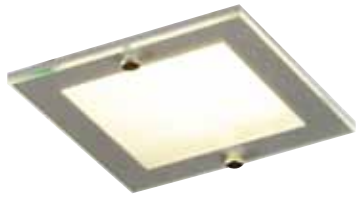

Cadogen 13582	Length	165mm
	Width	165mm
	Projection	15mm
	Cut Out	145mm Square
	Minimum Void	150mm
	Lamp Type	2 x 18W G24d-2 PLC 2 Pin
	Lamp	Not Included
	Control Gear	Included
	Material	Metal & Glass
	Product Weight	4.0kg

Code	Wattage	Finish
13582	18W	Metallic Silver
13582EM*	18W	Metallic Silver EM3