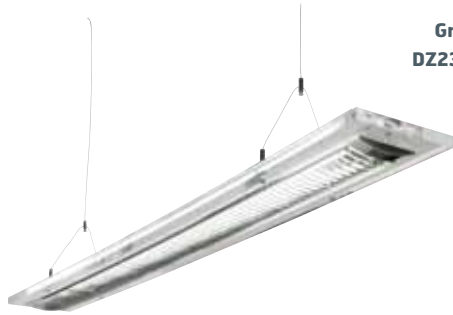

<b>Grill DZ235</b>	<b>Adjustable Drop</b>	250-1500mm
	<b>Length</b>	1500mm
	<b>Width</b>	188mm
	<b>Lamp Type</b>	2 x 35W G5 T5
	<b>Lamp</b>	Not Included
	<b>Control Gear</b>	Included
	<b>Material</b>	Metal & Acrylic
<b>Product Weight</b>	5.8kg	