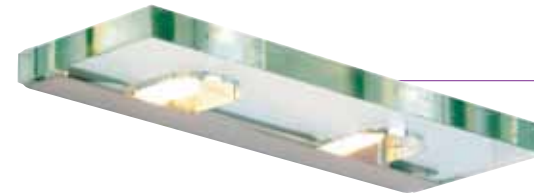

Emerald	Height	25mm
EMERALD2	Width	310mm
	Projection	130mm
	Lamp Type	2 x 40W G9 Clear Capsule
	Lamp	Included
	Material	Metal & Glass
	Product Weight	0.95kg

Code	Wattage	Finish
EMERALD2	40W	Brushed Chrome