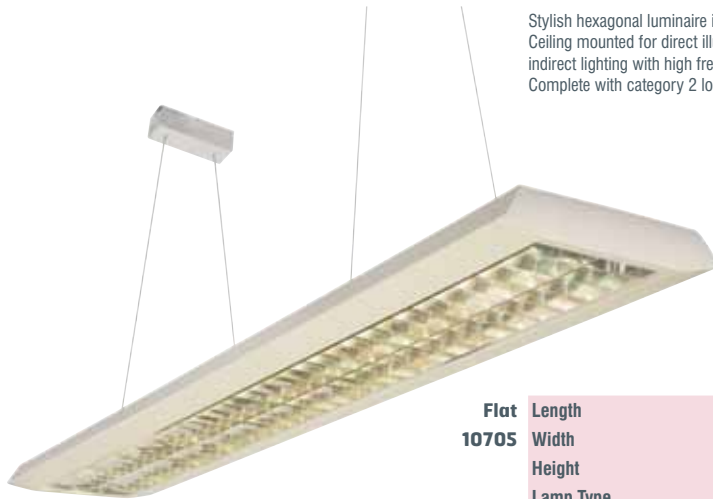

**Flat  
10705**

Length	1515mm
Width	286mm
Height	52mm
Lamp Type	2 x 28W or 35W G5 T5
Lamp	Not Included
Control Gear	Included
Material	Metal
Product Weight	6.0kg

Code	Wattage	Finish	Length
10705	35W	Gloss White	1515mm
10705EM*	35W	Gloss White EM3	1515mm
11178	28W	Gloss White	1240mm
11178EM*	28W	Gloss White EM3	1240mm
Accessory			
10706	Suspension Kit (with 1200mm drop)		