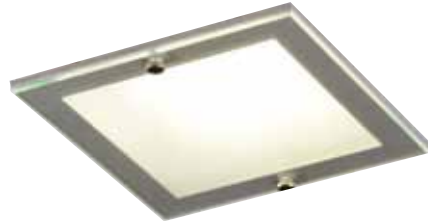

Cadogen 13583	Length	205mm
	Width	205mm
	Projection	15mm
	Cut Out	185mm Square
	Minimum Void	150mm
	Lamp Type	2 x 18W G24d-2 PLC 2 Pin
	Lamp	Not Included
	Control Gear	Included
	Material	Metal & Glass
	Product Weight	4.0kg

Code	Wattage	Finish
13583	26W	Metallic Silver
13583EM*	26W	Metallic Silver EM3