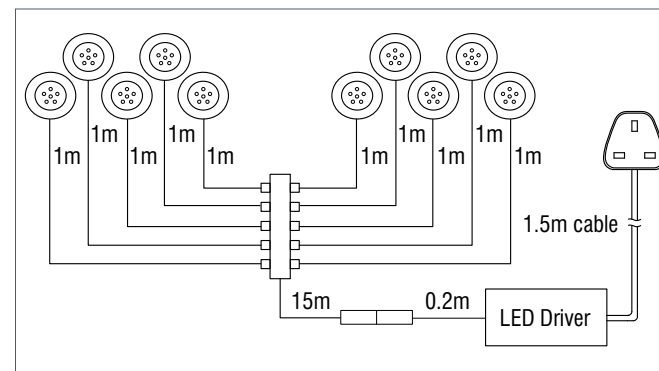

Ikon Round 30
13890

Diameter	30mm
Projection	1mm
Cut Out	22mm Diameter
Minimum Void	30mm
Lamp Type	10 x .21W Capsule Blue (3 LED's)
Lamp	Included
Transformer	Included
Material	Metal & Plastic
Product Weight	1.12kg

Code	Wattage	Finish
13890	.21W	Polished Stainless Steel Blue LED
13889	.21W	Polished Stainless Steel White LED