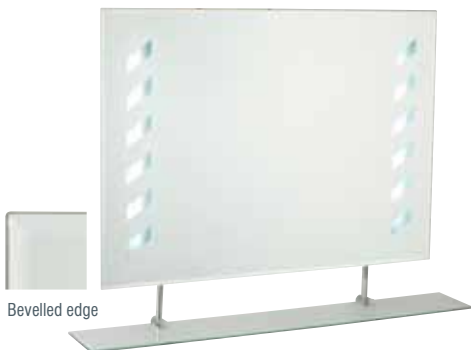

Reflex 13937	Height	500mm	
	Width	700mm	
	Projection	120mm	
	Lamp Type	2 x 15W G13 T8	
	Lamp	Included	
	Control Gear	Included	
	Switched	Rocker Switch	
	Material	Metal & Glass	
	Product Weight	7.9kg	
Code	Wattage	Finish	
13937	15W	Mirrored Glass	

Bevelled edge