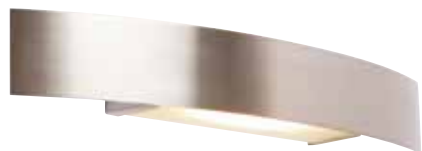

Curve 15TH	Height	90mm
	Width	390mm
	Projection	90mm
	Lamp Type	1 x 100W R7S Tungsten
	Lamp	Not Included
	Material	Metal & Glass
	Product Weight	1.7kg

Code	Wattage	Finish
CURVE15TH	100W	Brushed St/St