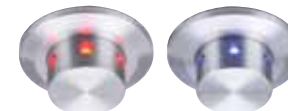

Antona 13513	Diameter	57.4mm
	Projection	20mm
	Cut Out	50mm Diameter
	Minimum Void	90mm
	Lamp Type	1 x 1W PCB Hi Power
	Lamp	Included
	Driver	Required
	Driver Suggested	13751
	Material	Cast Alloy & Plastic
	Product Weight	0.08kg

Code	Wattage	Finish
13513	1W	White LED

Mona 13518	Diameter	45mm
	Projection	14mm
	Cut Out	34mm Diameter
	Minimum Void	90mm
	Lamp Type	1 x 1W PCB Hi Power
	Lamp	Included
	Driver	Required
	Driver Suggested	13751
	Material	Metal & Plastic
	Product Weight	0.06kg

Code	Wattage	Finish
13518	1W	Brushed Aluminium Blue LED
13517	1W	Brushed Aluminium White LED
13519	1W	Brushed Aluminium Red LED

Alectum 13510	Diameter	48mm
	Projection	3mm
	Cut Out	38mm Diameter
	Minimum Void	90mm
	Lamp Type	1 x 1W PCB Hi Power
	Lamp	Included
	Driver	Required
	Driver Suggested	13751
	Material	Cast Alloy & Plastic
	Product Weight	0.05kg

Code	Wattage	Finish
13510	1W	Brushed Aluminium White LED

Manus 13520	Diameter	45mm
	Projection	18mm
	Cut Out	34mm Diameter
	Minimum Void	90mm
	Lamp Type	1 x 1W PCB Hi Power
	Lamp	Included
	Driver	Required
	Driver Suggested	13751
	Material	Metal & Plastic
	Product Weight	0.06kg

Code	Wattage	Finish
13520	1W	Brushed Aluminium White LED
13521	1W	Brushed Aluminium Blue LED
13522	1W	Brushed Aluminium Red LED

Alectum 13511	Diameter	48mm
	Projection	3mm
	Cut Out	38mm Diameter
	Minimum Void	90mm
	Lamp Type	1 x 1W PCB Hi Power
	Lamp	Included
	Driver	Required
	Driver Suggested	13751
	Material	Cast Alloy & Plastic
	Product Weight	0.05kg

Code	Wattage	Finish
13511	1W	Brushed Aluminium Blue LED

Wiring Diagram for Plug & Play Fittings