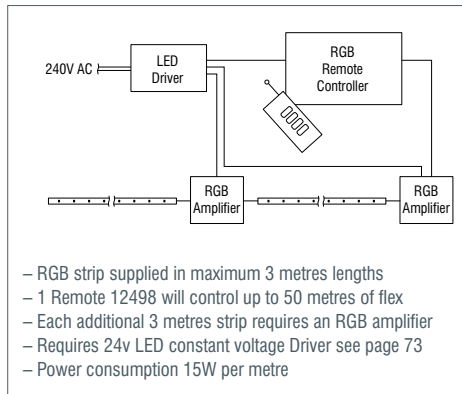

- 24V Static LED Flex
- Sold in units of 1 metre (max 20 metre per roll)

Microflex 24V	Length	1000mm
	Width	25mm
	Height	15mm
	Lamp Type	50 x 0.086W SMD (3528)
	Lamp	Included
	Driver	Required
	Driver Suggested	12495/12496/12499/12510
	Material	Plastic
	Product Weight	0.03kg

Code	Wattage	Finish
12492	8W per metre	Blue
12491	8W per metre	Warm White

Microflex 24V RGB	Length	1000mm
12497	Width	25mm
	Height	15mm
	Lamp Type	66 x 0.22W SMD (5050) RGB
	Lamp	Included
	Driver	Required
	Driver Suggested	12495/12496/12499/12510

Code	Wattage	Finish
12497	15W per metre	RGB