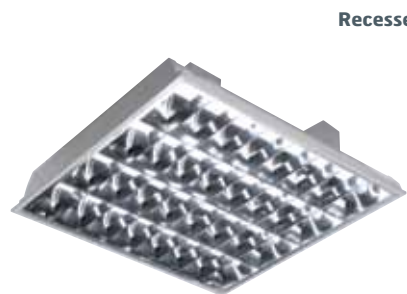

**Recessed Cat 2
10690**

Length	595mm
Width	595mm
Height	85mm
Cut Out	595mm Square
Minimum Void	120mm
Lamp Type	4 x 18W G13 T8
Lamp	Not Included
Control Gear	Included
Material	Metal
Product Weight	4.2kg

Code	Wattage	Finish
10690	18W	Gloss White