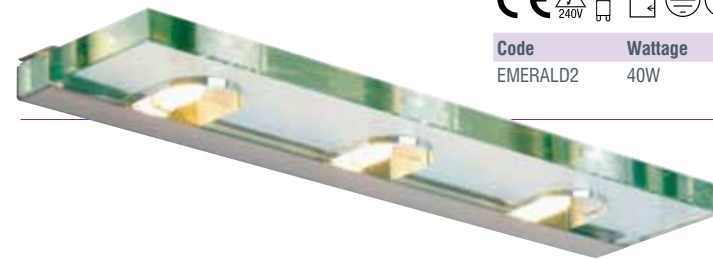

Emerald	Height	25mm
EMERALD3	Width	465mm
	Projection	130mm
	Lamp Type	3 x 40W G9 Clear Capsule
	Lamp	Included
	Material	Metal & Glass
	Product Weight	1.4kg

Code	Wattage	Finish
EMERALD3	40W	Brushed Chrome