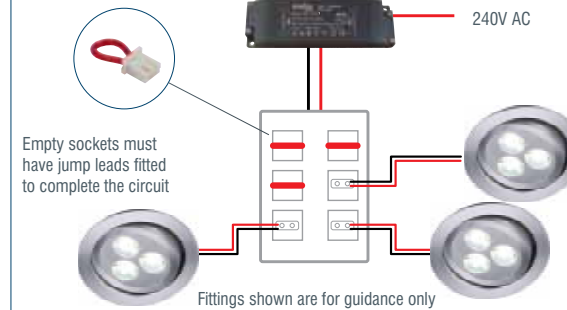

Wiring Diagram for Plug & Play Fittings