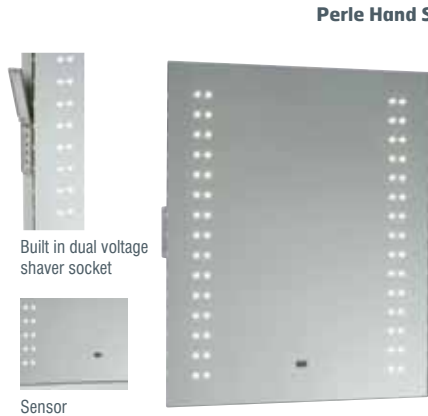

Built in dual voltage shaver socket

Sensor

Perle Hand Sensor	Height	600mm
13760	Width	500mm
	Projection	50mm
	Lamp Type	30 x 0.07W White LED's
	Lamp	Included
	Driver	Included
	Sensor	Hand Sensor
	Material	Metal & Glass
	Product Weight	7.5kg

Code	Wattage	Finish
13760	2.1W	Mirrored Glass