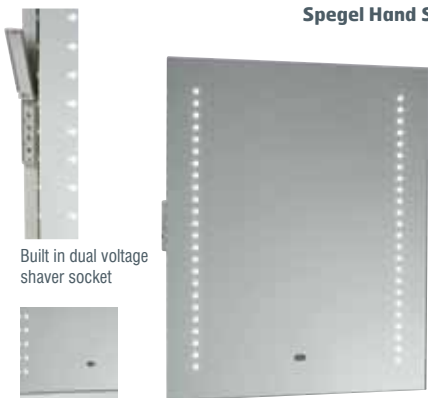

Built in dual voltage shaver socket

Sensor

Spegel Hand Sensor	Height	600mm
13759	Width	500mm
	Projection	50mm
	Lamp Type	48 x 0.07W White LED's
	Lamp	Included
	Driver	Included
	Sensor	Hand Sensor
	Material	Metal & Glass
	Product Weight	7.5kg

Code	Wattage	Finish
13759	3.36W	Mirrored Glass