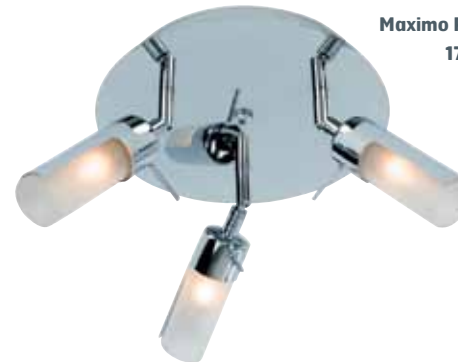

Maximo Plate 17988	Diameter	240mm
	Projection	170mm
	Lamp Type	3 x 25W G9 Clear Capsule
	Lamp	Included
	Material	Metal & Glass
	Product Weight	1.4kg

Code	Wattage	Finish
17988	25W	Chrome