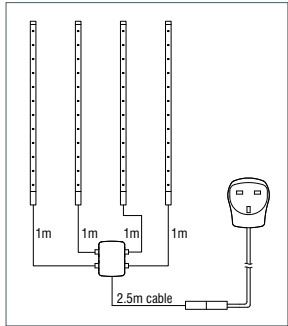

- Undercabinet LED Kit
- 4 x 300mm clear acrylic strips
- Plug in SELV transformer
- 4 way junction box with 2.5 metre flex
- Suitable for under cabinet, shelving, kitchen, etc.... simple to install