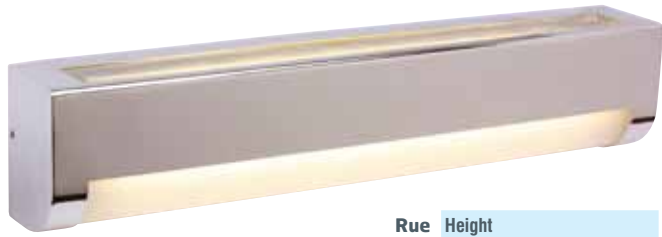

Rue 11215	Height	115mm
	Width	550mm
	Projection	80mm
	Lamp Type	1 x 36W 2G11 PLL+ 1 x 13W G5 T5
	Lamp	Included
	Control Gear	Included
	Material	Metal & Glass
	Product Weight	2.9kg

Code	Wattage	Finish
11215	36W & 13W	Chrome