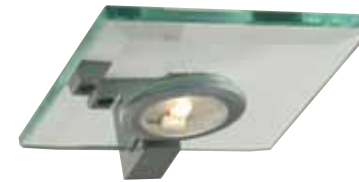

Sliver Square 10182

Height	61mm
Width	152mm
Projection	157mm
Lamp Type	1 x 20W G4 Clear Capsule
Lamp	Included
Transformer	Required
Transformer Suggested	ET60R
Material	Plastic & Glass
Product Weight	0.73kg

Code	Wattage	Finish
10182	20W	Silver Grey