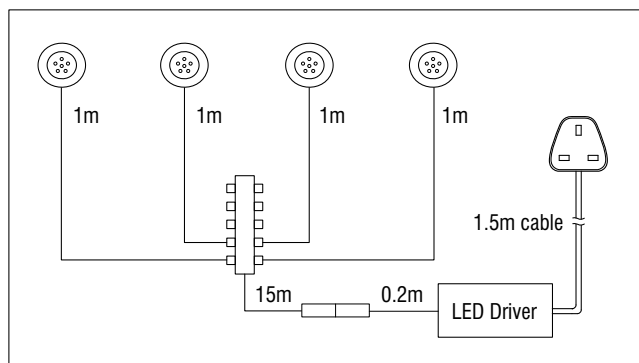

Sonik Round 45
13998

Diameter 45mm
Projection 1mm
Cut Out 32mm Diameter
Minimum Void 30mm
Lamp Type 4 x .35W Capsule Blue (5 LED's)
Lamp Included
Transformer Included
Material Metal & Plastic
Product Weight 0.8kg

Code	Wattage	Finish
13998	.35W	Brushed Stainless Steel Blue LED
13999	.35W	Brushed Stainless Steel White LED

Sonik Round 30
13996

Diameter 30mm
Projection 1mm
Cut Out 22mm Diameter
Minimum Void 30mm
Lamp Type 4 x .21W Capsule Blue (3 LED's)
Lamp Included
Transformer Included
Material Metal & Plastic
Product Weight 0.8kg

Code	Wattage	Finish
13996	.21W	Brushed Stainless Steel Blue LED
13997	.21W	Brushed Stainless Steel White LED

Sonik Round 45 Accessory
14002

Diameter 45mm
Projection 1mm
Cut Out 32mm Diameter
Minimum Void 30mm
Lamp Type 2 x .35W Capsule Blue (5 LED's)
Lamp Included
Material Metal & Plastic
Product Weight 0.15kg

Code	Wattage	Finish
14002	.35W	Brushed Stainless Steel Blue LED
14003	.35W	Brushed Stainless Steel White LED

Sonik Round 30 Accessory
14000

Diameter 30mm
Projection 1mm
Cut Out 22mm Diameter
Minimum Void 30mm
Lamp Type 2 x .21W Capsule Blue (3 LED's)
Lamp Included
Material Metal & Plastic
Product Weight 0.15kg

Code	Wattage	Finish
14000	.21W	Brushed Stainless Steel Blue LED
14001	.21W	Brushed Stainless Steel White LED