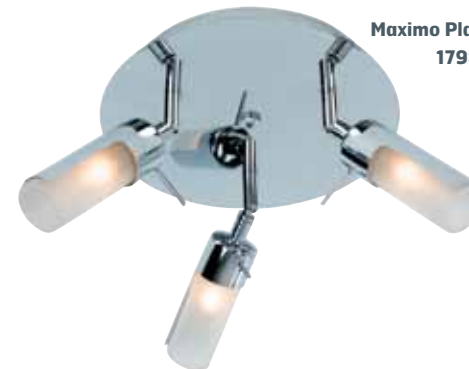

Maximo Plate 17988	Diameter	240mm	
	Projection	170mm	
	Lamp Type	3 x 25W G9 Clear Capsule	
	Lamp	Included	
	Material	Metal & Glass	
	Product Weight	1.4kg	
	Code	Wattage	Finish
	17988	25W	Chrome