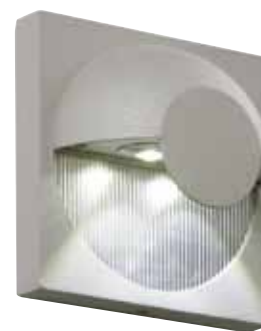

Utah 11240

Height 132mm
Width 132mm
Projection 62mm
Lamp Type 2W PCB Hi Power (2 LED's)
Lamp Included
Control Gear Included
Material Cast Alloy & Glass
Product Weight 0.4kg

Code	Wattage	Finish	Colour
11240	2W	Textured Grey	White LED