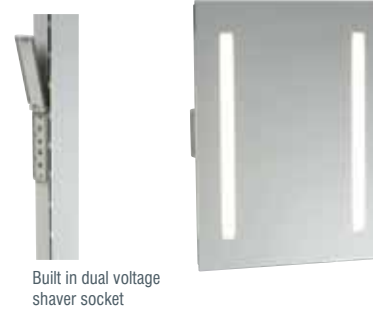

Built in dual voltage shaver socket

Glimpse	Height	500mm
13885	Width	390mm
	Projection	50mm
	Lamp Type	2 x 15W G13 T8
	Lamp	Not Included
	Control Gear	Included
	Switched	Pull Cord
	Material	Metal & Glass
	Product Weight	6.2kg

Code	Wattage	Finish
13885	15W	Mirrored Glass