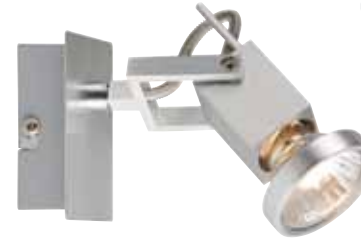

Nari Spot G8171021	Square	80mm
	Projection	NEW 150mm
	Lamp Type	1 x 50W GU10 Reflector
	Lamp	Included
	Material	Metal
	Product Weight	0.28kg

Code	Wattage	Finish
G8171021	50W	Satin Chrome