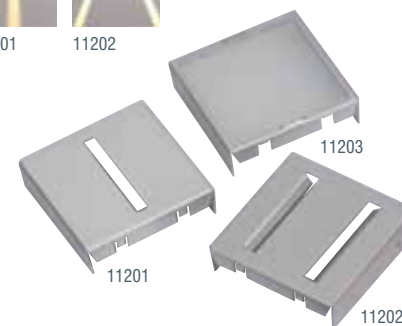

Code	Wattage	Finish
11200	40W	Brushed Aluminium

11201

11202

**Hi Cube Accessory Pin Spot**

<b>Length</b>	78mm
<b>Width</b>	78mm
<b>Height</b>	20mm
<b>Material</b>	Metal
<b>Product Weight</b>	0.03kg

11201

11203