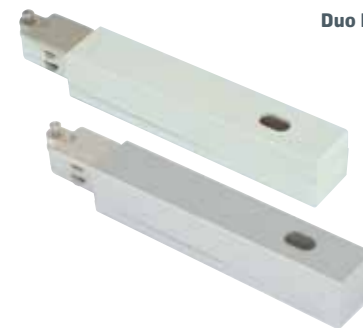

Duo Live End 14035	Length	NEW	120mm
	Width		23mm
	Height		23mm
	Material		Metal & Plastic
	Product Weight		0.05kg

Code	Finish
14035	Matt Silver
14036	Matt White

Duo Dead End	Code	Finish
	14037	Silver Plastic
	14038	Matt White

Duo Inline Connector	Code	Finish
	14040	Matt Silver
	14041	Matt White

Duo L Connector	Code	Finish
	14042	Anodized
	14043	Matt White

Duo Flex Rod	Code	Finish
	14048	Anodized
	14049	Matt Silver

Duo T Connector	Code	Finish
	14044	Anodized
	14045	Matt Silver

Duo Flex Connector	Code	Finish
	14050	Anodized
	14051	Matt Silver

Duo X Connector	Code	Finish
	14046	Anodized
	14047	Matt Silver

Duo Power feed	Code	Finish
	14052	Anodized
	14053	Matt Silver