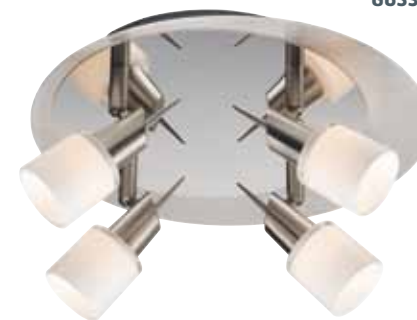

Josie Quad Plate	Diameter	460mm
G6533562	Projection	110mm
	Lamp Type	4 x 40W G9 Clear Capsule
	Lamp	Included
	Material	Metal & Glass
	Product Weight	1.31kg

Code	Wattage	Finish
G6533562	40W	Chrome