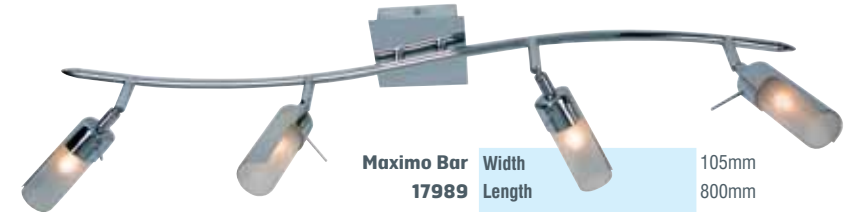

Maximo Bar 17989	Width	105mm	
	Length	800mm	
	Projection	170mm	
	Lamp Type	4 x 25W G9 Clear Capsule	
	Lamp	Included	
	Material	Metal & Glass	
	Product Weight	1.45kg	
	Code	Wattage	Finish
	17989	25W	Chrome