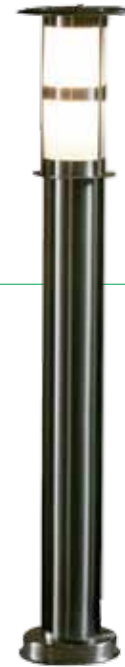

Boss Bollard
GPL12A