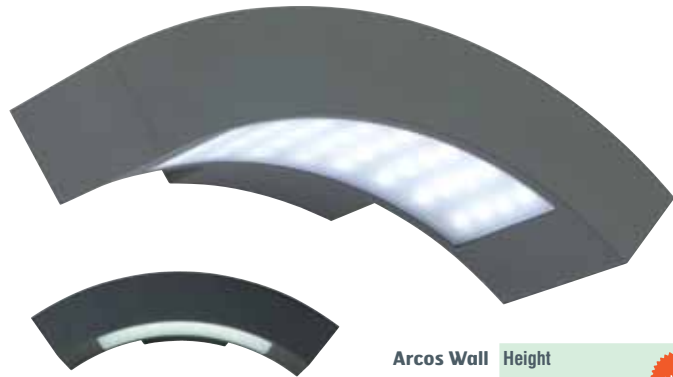

Arcos Wall 13952 NEW

Height 85mm
Width 260mm
Projection 120mm
Lamp Type 3.2W Capsule White (32 LED's)
Lamp Included
Control Gear Included
Material Cast Alloy & Plastic
Product Weight 0.64kg

Code	Wattage	Finish
13952	3.2W	Textured Grey
13951	3.2W	Textured Black