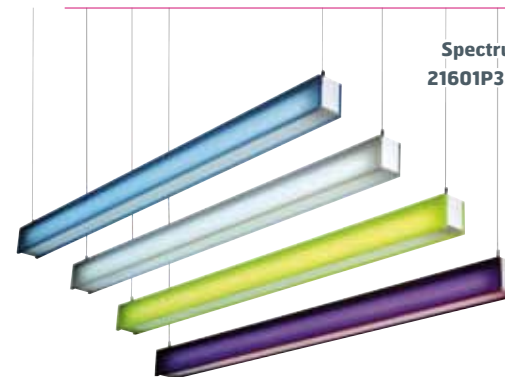

Spectrum 21601P35B	Adjustable Drop	250-1500mm
	Length	1480mm
	Width	60mm
	Lamp Type	1 x 35W G5 T5
	Lamp	Not Included
	Control Gear	Included
	Material	Metal & Acrylic
Product Weight	3.15kg	

Code	Wattage	Finish
21601P35B	35W	Blue Acrylic
21601P35W	35W	White Acrylic
21601P35G	35W	Green Acrylic
21601P35P	35W	Indigo Acrylic

Code	Wattage	Finish
21601P35B	35W	Blue Acrylic
21601P35W	35W	White Acrylic
21601P35G	35W	Green Acrylic
21601P35P	35W	Indigo Acrylic