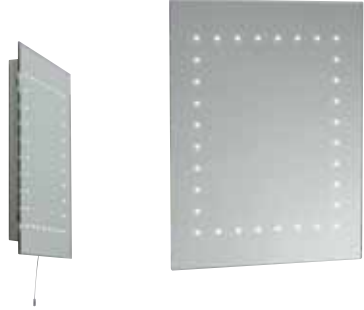

Mareh	Height	500mm
13758	Width	390mm
	Projection	50mm
	Lamp Type	32 x 0.07W White LED's
	Lamp	Included
	Driver	Included
	Switched	Pull Cord
	Material	Metal & Glass
	Product Weight	5.8kg

Code	Wattage	Finish
13758	2.24W	Mirrored Glass