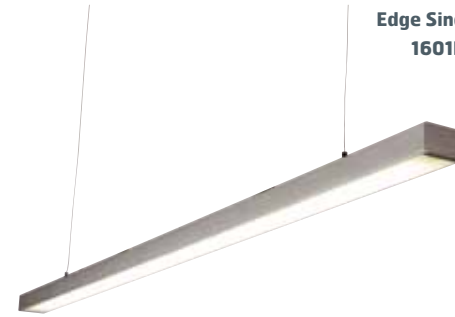

**Control Gear** Included

**Material** Metal

**Product Weight** 3.61kg

**NEW**

Code	Wattage	Finish
13913	35W	Silver

**Edge Single 1601135**

**Adjustable Drop** 250-1500mm

**Length** 1500mm