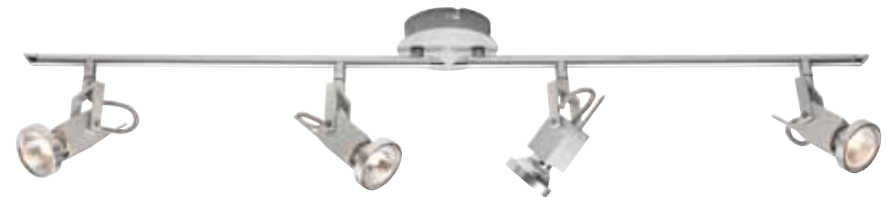

Nari Bar G8173221	Length	840mm
	Width	NEW 80mm
	Projection	150mm
	Lamp Type	4 x 50W GU10 Reflector
	Lamp	Included
	Material	Metal
Product Weight	0.95kg	

Code	Wattage	Finish
G8173221	50W	Satin Chrome