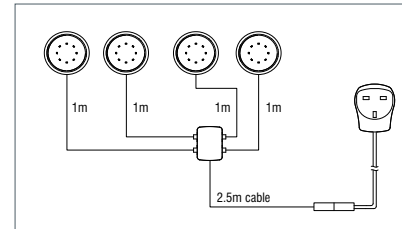

- Undercabinet LED Kit
- 4 x surface mounted circular fittings
- Plug in SELV transformer
- 4 way junction box with 2.5 metre flex
- Suitable for under cabinet, shelving, kitchen, etc.... simple to install