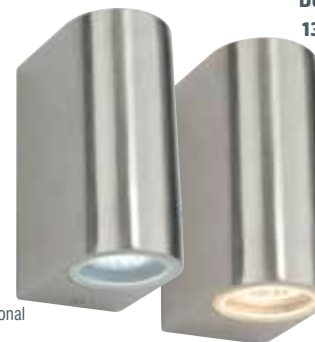

Shown with optional GU10 LED lamp

Doron 13915	Height	145mm
	Width	67mm
	Projection	98mm
	Lamp Type	2 x 35W GU10 Reflector
	Lamp	Included
	Material	Metal & Glass
	Product Weight	0.55kg

Code	Wattage	Finish
13915	35W	Brushed Alloy

Minigot Plate 89BLB	Diameter	115mm
	Height	20mm
	Material	Cast Alloy
	Product Weight	0.8kg

Code	Finish
89BLB	Textured Black
89BLA	Textured Grey