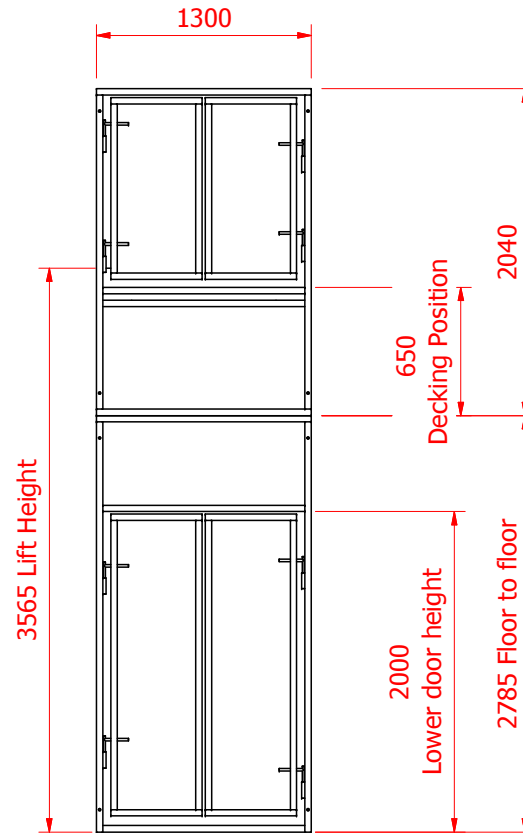

Manual Handling SOLUTIONS

Manual Handling Solutions
 58, Paige Close, Watlington,
 Kings Lynn, Norfolk PE33 0TQ
 Tel 01553811977 Fax 01553811004
 sales@manualhandlingsolutions.co.uk

Drawn By:	Checked By:	Approved by - Date	Quantity	Customer Ref.	PH Job Number
				Date 15/08/12	Design State WorkInProgress
Title: Diageo - Cell 1 Mezz Lift installation			File Location	Dimensions	
			Material As Per Part	Scale on A3	
Drg No. Diageo Mezz Guard v2 (cell 1).idw				Edition	Projection <input checked="" type="checkbox"/> 1st Angle <input type="checkbox"/> 3rd Angle
Diageo Mezz Guard v2 (cell 1)					Sheet Number