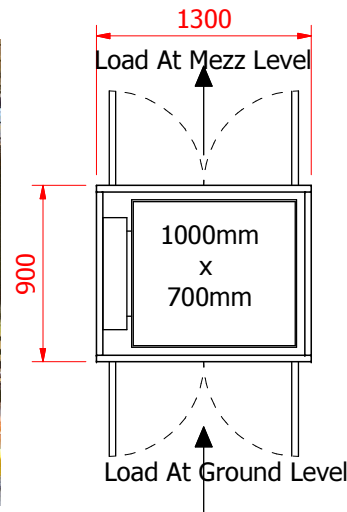

Manual Handling SOLUTIONS

Manual Handling Solutions
 58, Paige Close, Watlington,
 Kings Lynn, Norfolk PE33 0TQ
 Tel 01553811977 Fax 01553811004
 sales@manualhandlingsolutions.co.uk

Drawn By:	Checked By:	Approved by - Date	Quantity	Customer Ref.	PH Job Number
				Date 15/08/12	Design State WorkInProgress
Title: Diageo - Cell 1 Mezz Lift installation			File Location	Dimensions	
			Material As Per Part	Scale on A3	
Drg No. Diageo Mezz Guard v2 (cell 1).idw				Edition	Projection <input checked="" type="checkbox"/> 1st Angle <input type="checkbox"/> 3rd Angle
Diageo Mezz Guard v2 (cell 1)					Sheet Number