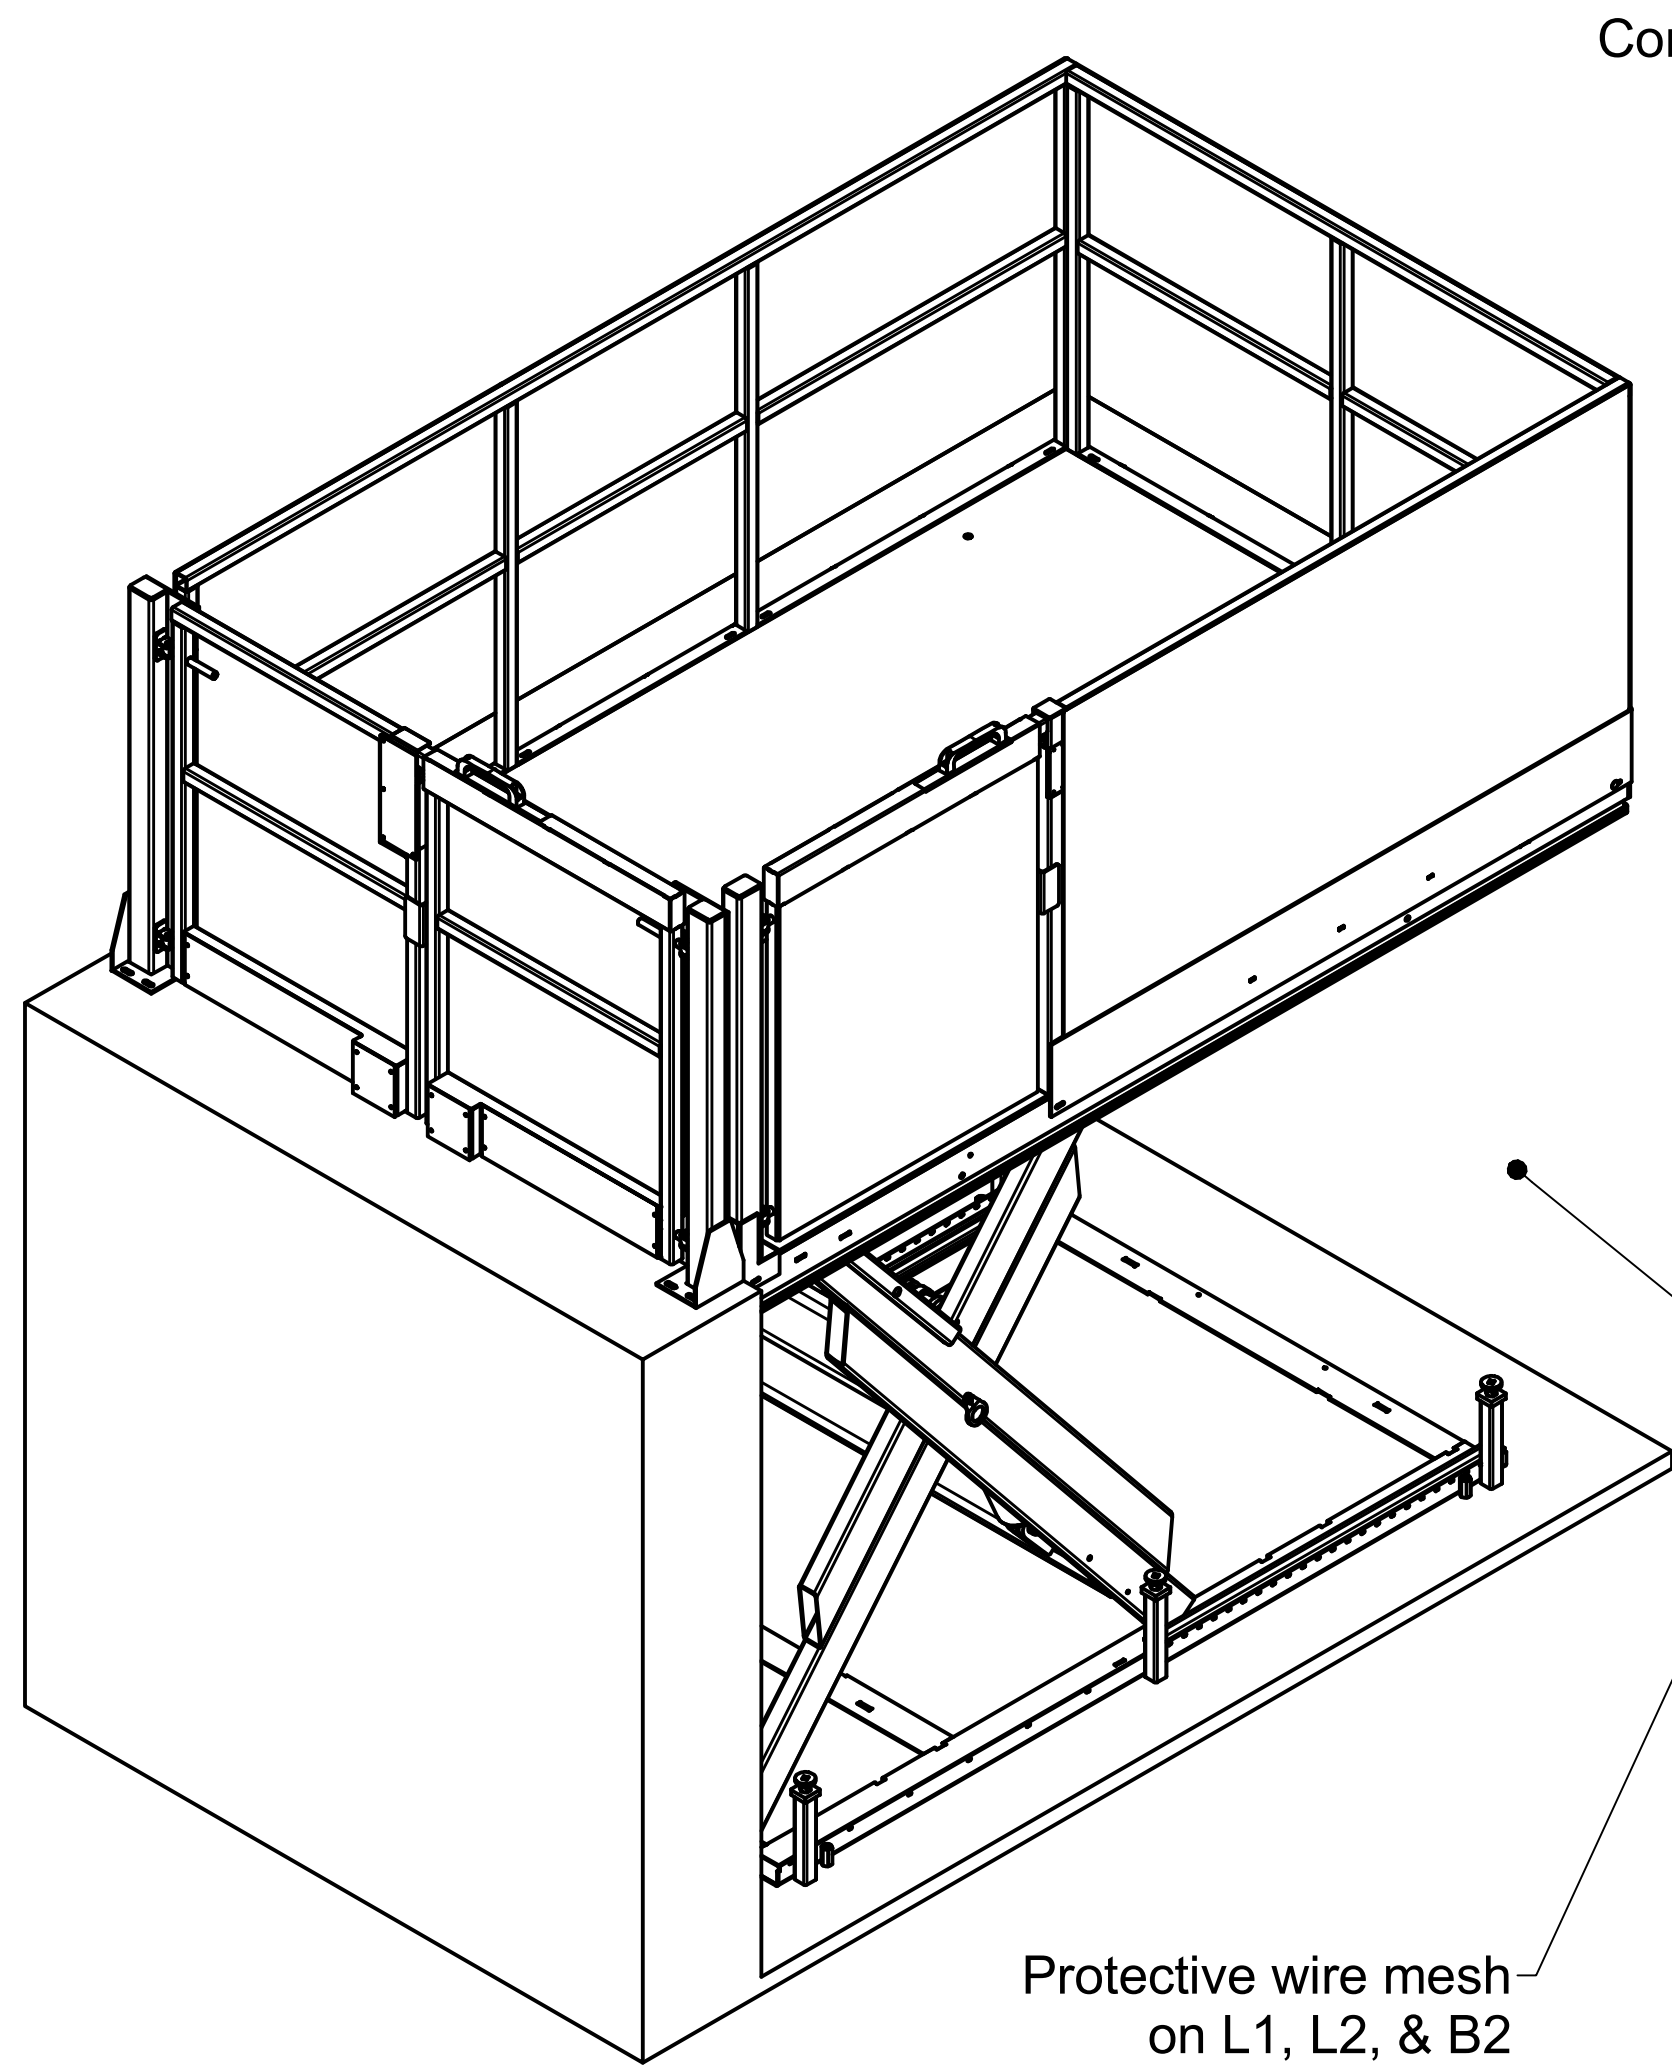

Tearplate

TT 3000 (3000x1900)		2014-04-08	
Draft drawing		Scale 1:19	Est. weight 1364,7 kg
System	Drawing no	Revision	
Sheet size A2	K16693		

Control, lockable with key

Control, lockable with key

TT 3000 (3000x1900)		Drawn	Date
Draft drawing		2014-04-08	Est. weight
		Scale	1364,7 kg
		Document kind	
System	Drawing no	Revision	
Sheet size	K16693		
A2			