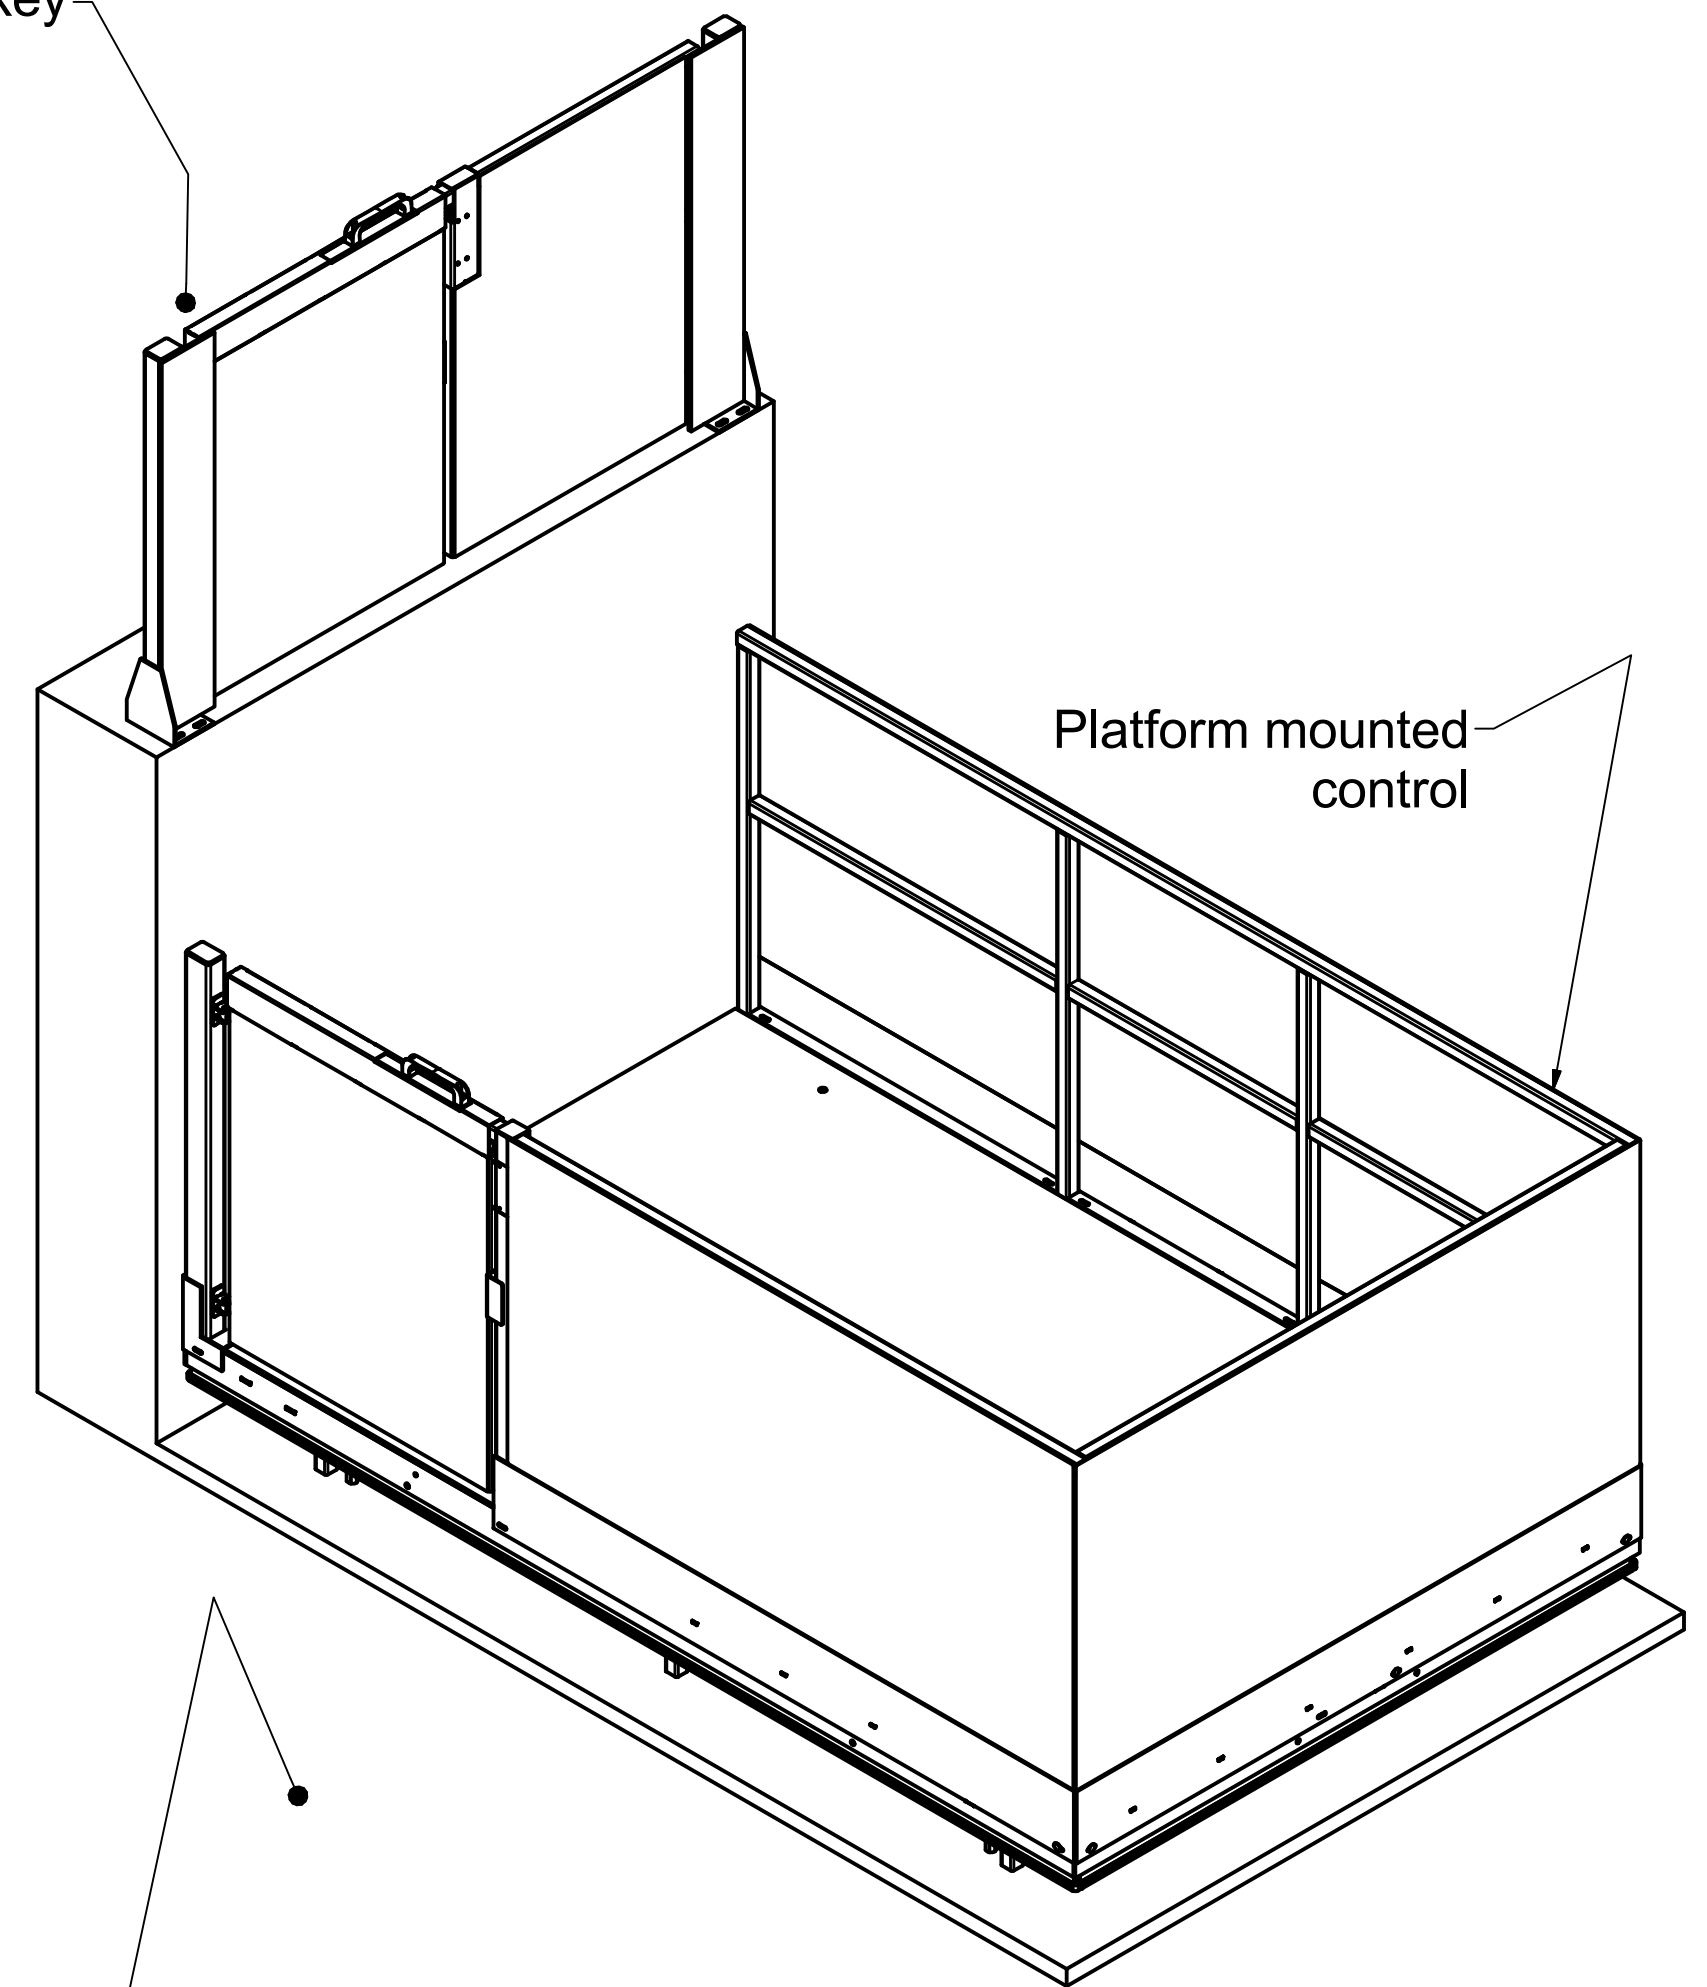

Tearplate

TT 3000 (3000x1900)		2014-04-08	
Draft drawing		Scale 1:19	Est. weight 1364,7 kg
System	Drawing no	Revision	
Sheet size A2	K16693		

Control, lockable with key

Control, lockable with key

TT 3000 (3000x1900)		Drawn	Date
Draft drawing		2014-04-08	Est. weight
		Scale	1364,7 kg
		Document kind	
System	Drawing no	Revision	
Sheet size	K16693		
A2			