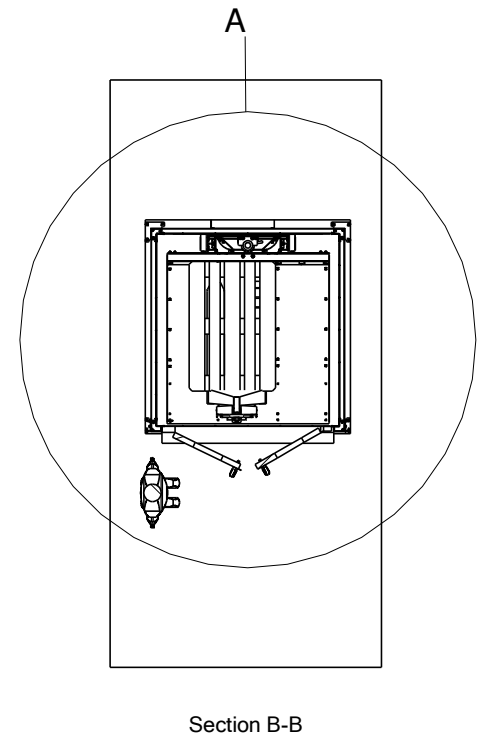

A
B
C
D
E
F

A
B
C
D
E
F

Itemref	Quantity	Title/Name, designation, material, dimension etc	Article No./Reference		
Drawn by Martin Hancock	Checked by	Approved by - date	File name	Date 17.2.2017	Scale
Manual Handling Solution 58 Paige Close, Watlington, Kings Lynn, Norfolk PE33 0TQ Tel 01553811977 sales@manualhandlingsolutions.co.uk			Same side loading through car lift 500kg Goods only		
			JME Healeys Warwick Offer 21-073	Edition	Sheet