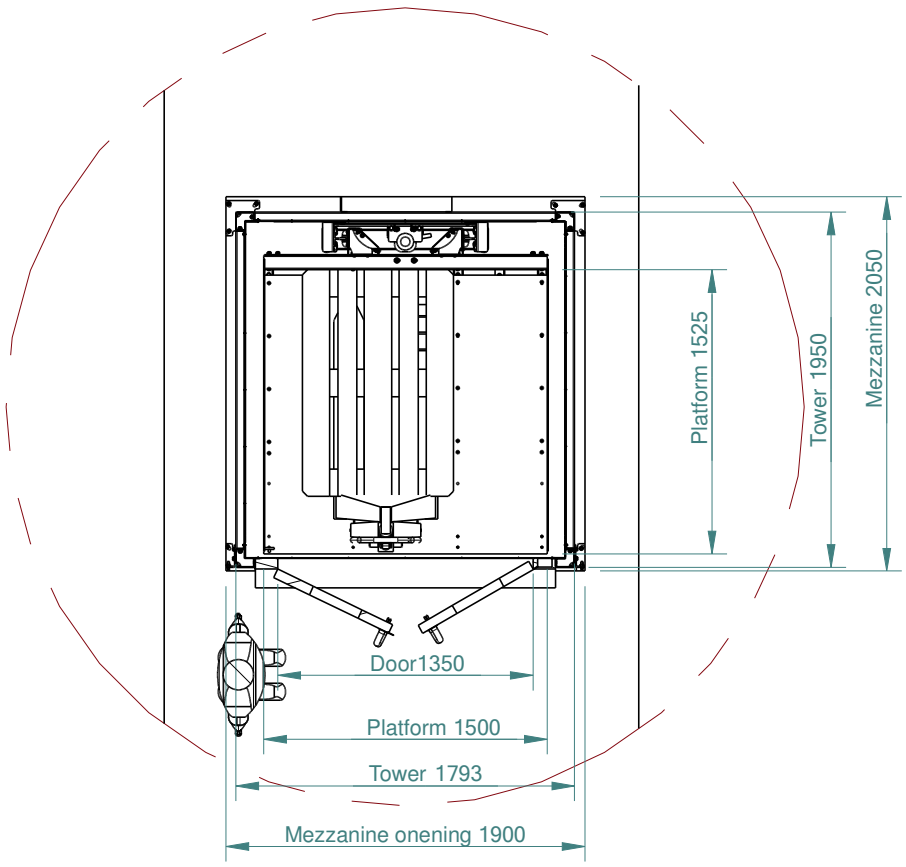

A
B
C
D
E
F

A
B
C
D
E
F

Itemref	Quantity	Title/Name, designation, material, dimension etc	Article No./Reference		
Drawn by Martin Hancock	Checked by	Approved by - date	File name	Date 17.2.2017	Scale
Manual Handling Solution 58 Paige Close, Watlington, Kings Lynn, Norfolk PE33 0TQ Tel 01553811977 sales@manualhandlingsolutions.co.uk			Same side loading through car lift 500kg Goods only		
			JME Healeys Warwick Offer 21-073	Edition	Sheet