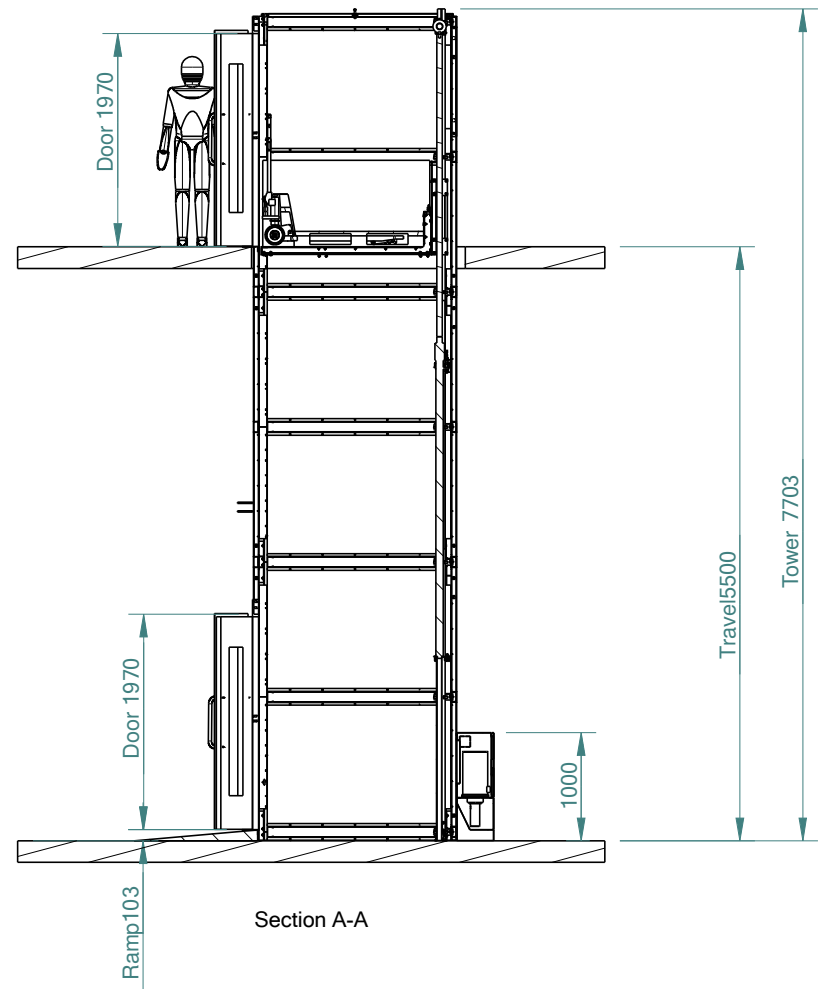

A
B
C
D
E
F

A
B
C
D
E
F

Itemref	Quantity	Title/Name, designation, material, dimension etc	Article No./Reference		
Drawn by Martin Hancock	Checked by	Approved by - date	File name	Date 17.2.2017	Scale
Manual Handling Solution 58 Paige Close, Watlington, Kings Lynn, Norfolk PE33 0TQ Tel 01553811977 sales@manualhandlingsolutions.co.uk			Same side loading through car lift 500kg Goods only		
			JME Healeys Warwick Offer 21-073	Edition	Sheet