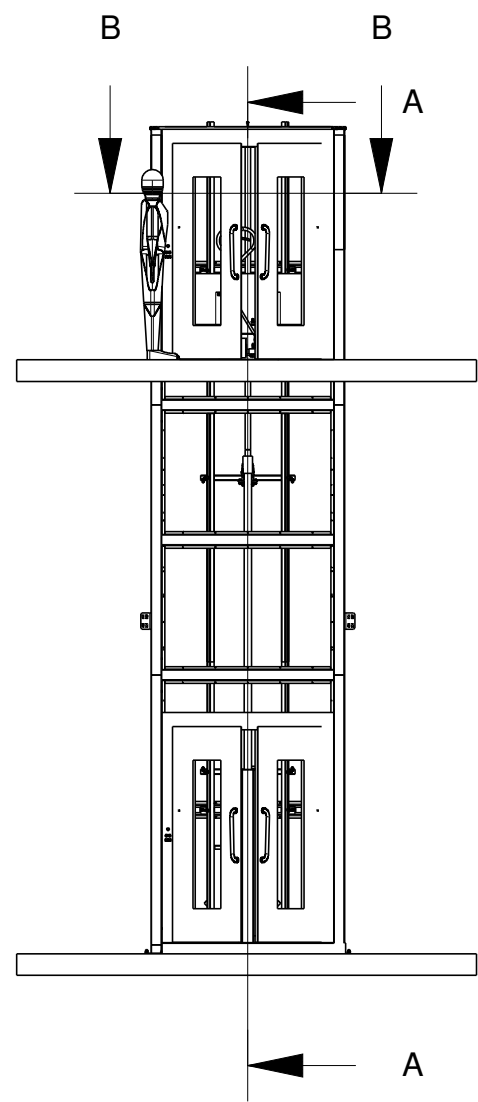

A
B
C
D
E
F

A
B
C
D
E
F

Itemref	Quantity	Title/Name, designation, material, dimension etc	Article No./Reference		
Drawn by Martin Hancock	Checked by	Approved by - date	File name	Date 17.2.2017	Scale
Manual Handling Solution 58 Paige Close, Watlington, Kings Lynn, Norfolk PE33 0TQ Tel 01553811977 sales@manualhandlingsolutions.co.uk			Same side loading through car lift 500kg Goods only		
			JME Healeys Warwick Offer 21-073	Edition	Sheet