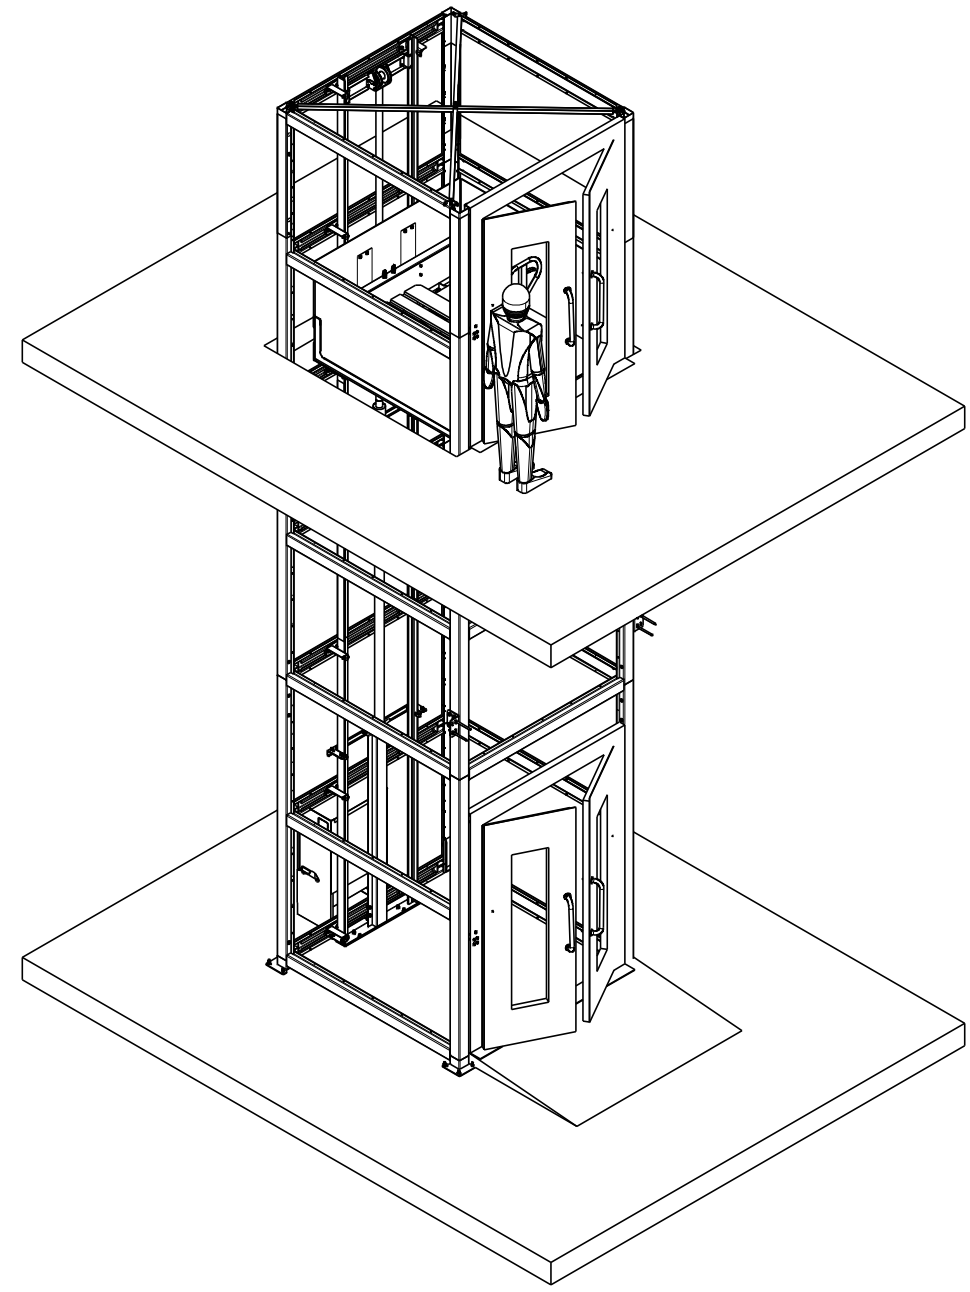

A
B
C
D
E
F

A
B
C
D
E
F

Itemref	Quantity	Title/Name, designation, material, dimension etc	Article No./Reference		
Drawn by Martin Hancock	Checked by	Approved by - date	File name	Date 17.2.2017	Scale
Manual Handling Solution 58 Paige Close, Watlington, Kings Lynn, Norfolk PE33 0TQ Tel 01553811977 sales@manualhandlingsolutions.co.uk			Same side loading through car lift 500kg Goods only		
			JME Healeys Warwick Offer 21-073	Edition	Sheet