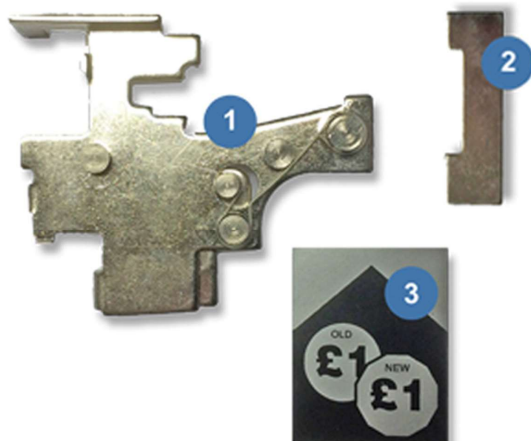

Master Keys

All common Master Keys are available from LockDoctor.biz.

Caretakers, Site and Admin Managers can order

Master Keys for lockers and office furniture **NEXT DAY.**

To discuss your requirements or for more information
email sales@lockdoctor.biz or call **0844 332 0246**