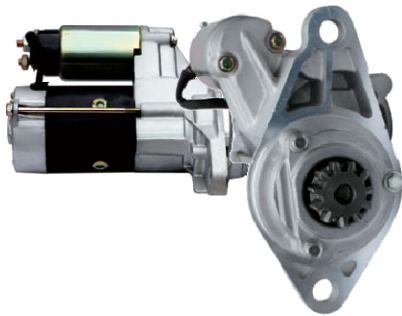

HITACHI LR250-510
ISUZU 8971701631

HITACHI LR250-517
ISUZU 8973515720

HITACHI LR250-707
ISUZU 8980298872

HITACHI LR250-708
ISUZU 8980750260

HITACHI LR280-707
ISUZU 8980298891

HITACHI LR280-708
ISUZU 8980298921

UNS1960
24V/3.5KW

HITACHI S25-163
ISUZU 8970324640

HITACHI S25-168
ISUZU 8970958112

HITACHI S25-515
ISUZU 8970655260