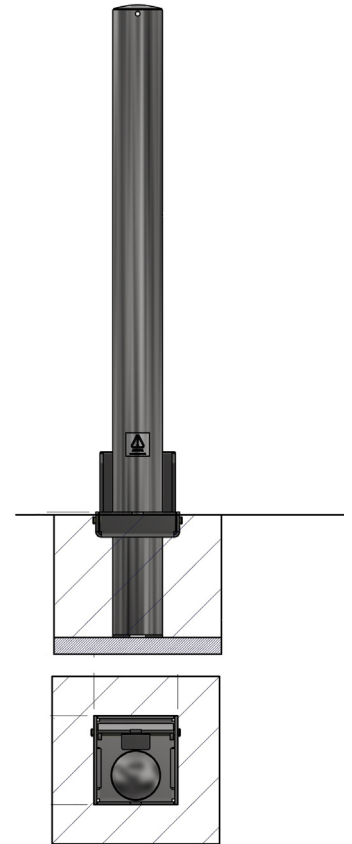

AUTOPA

Removable Bollard 900mm Above Ground 48mm - 204mm Diameter Stainless Steel

The Removable Bollard offers an effective, simple and robust way to protect premises and vehicles. Removable Bollards are particularly suitable for locations where occasional access is required, the simple tab and padlock system provides an easy to operate solution for locking the bollard in place. The Removable Bollard is 900mm above ground and is available in a range of outside tube diameter sizes from 48mm through to 204mm. Padlock to secure is available at an extra cost.

The Removable Bollard 900 is ideal for protecting vehicle forecourts, commercial premises, car parks and domestic driveways and can be used in conjunction with fixed bollards as part of a security system for all types of premises.

<u>Part Number</u>	<u>Description</u>	<u>Lift Weight (kg)</u>	<u>Weight (kg)</u>
138 125 051	48mm Stainless Steel - Removable	3kg	7kg
138 125 058	60mm Stainless Steel - Removable	3kg	7kg
138 125 073	76mm Stainless Steel - Removable	4kg	8kg
138 125 086	90mm Stainless Steel - Removable	5kg	9kg
138 125 111	101mm Stainless Steel - Removable	6kg	14kg
138 125 122	114mm Stainless Steel - Removable	7kg	15kg
138 125 125	129mm Stainless Steel - Removable	7kg	15kg
138 125 138	139mm Stainless Steel - Removable	8kg	16kg
138 125 156	154mm Stainless Steel - Removable	9kg	22kg
138 125 172	168mm Stainless Steel - Removable	10kg	23kg
138 125 197	204mm Stainless Steel - Removable	12kg	25kg

Product details

- 900mm (Height above ground)
- 2mm wall thickness
- Socket - 220mm (below ground) - 48mm - 90mm diameter
- Socket - 300mm (below ground) - 101mm - 204mm diameter
- Price excludes padlock to secure