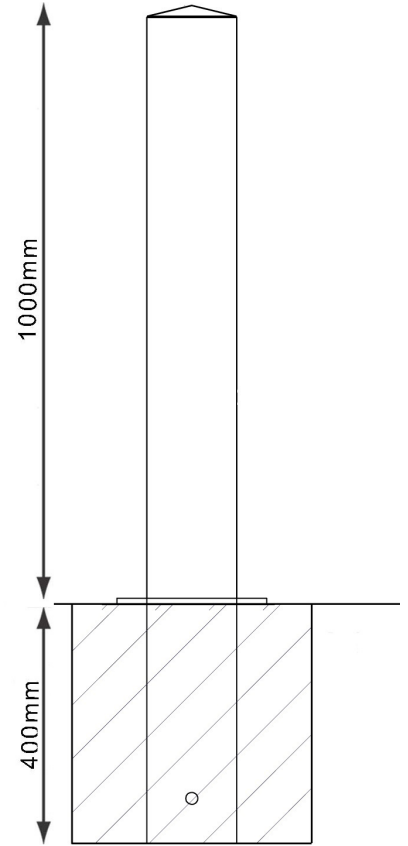

Diamond Top Bollard 80mm, 100mm or 150mm Galvanised Steel

The AUTOPA Diamond Top Bollard is a square, galvanised mild steel bollard with a pressed steel, fully welded cap. The Diamond Top Bollard is an elegantly simple bollard, ideal for providing protection against unauthorised parking or access. The Diamond Top Bollard is ideal for use around pedestrian precincts, pavements, play and parking areas, as part of traffic calming measures, pedestrianisation schemes and as a deterrent to ram-raiders.

The Diamond Top Bollard is available in galvanised and galvanised & coated finishes.

Also available ragged for casting in to concrete, flanged for bolting down or removable. Fixing down bolts for the flanged version, and padlock to secure the removable version are available at an extra cost.

<u>Part Number</u>	<u>Description</u>	<u>Lift Weight (kg)</u>	<u>Weight (kg)</u>
138 121 990	80mm x 80mm - Concrete In		10kg
138 121 991	80mm x 80mm - Bolt Down		10kg
138 121 992	80mm x 80mm - Removable	10kg	14kg
138 121 900	100mm x 100mm - Concrete In		13kg
138 121 899	100mm x 100mm - Bolt Down		13kg
138 121 901	100mm x 100mm - Removable	13kg	21kg
138 121 905	150mm x 150mm - Concrete In		32kg
138 121 910	150mm x 150mm - Bolt Down		32kg
138 121 909	150mm x 150mm - Removable	32kg	40kg

Product details

- 1000mm height above ground
- 3mm wall thickness - 80mm and 100mm diameters
- Socket - 220mm (below ground) - 80mm diameter
- Concrete in (400mm below ground)
- 5mm wall thickness - 150mm diameter
- Socket - 300mm (below ground) - 100mm - 150mm diameters