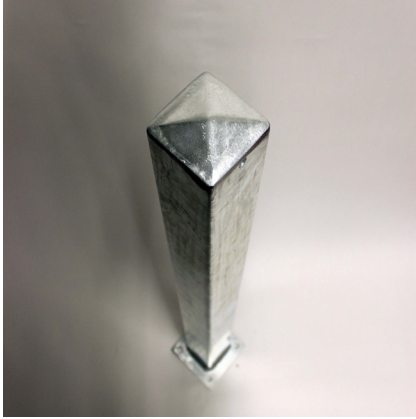

Diamond Top Bollard 80mm, 100mm or 150mm Galvanised Steel

The AUTOPA Diamond Top Bollard is a square, galvanised mild steel bollard with a pressed steel, fully welded cap. The Diamond Top Bollard is an elegantly simple bollard, ideal for providing protection against unauthorised parking or access. The Diamond Top Bollard is ideal for use around pedestrian precincts, pavements, play and parking areas, as part of traffic calming measures, pedestrianisation schemes and as a deterrent to ram-raiders.

The Diamond Top Bollard is available in galvanised and galvanised & coated finishes.

Also available ragged for casting in to concrete, flanged for bolting down or removable. Fixing down bolts for the flanged version, and padlock to secure the removable version are available at an extra cost.

<u>Part Number</u>	<u>Description</u>	<u>Lift Weight (kg)</u>	<u>Weight (kg)</u>
138 121 990	80mm x 80mm - Concrete In		10kg
138 121 991	80mm x 80mm - Bolt Down		10kg
138 121 992	80mm x 80mm - Removable	10kg	14kg
138 121 900	100mm x 100mm - Concrete In		13kg
138 121 899	100mm x 100mm - Bolt Down		13kg
138 121 901	100mm x 100mm - Removable	13kg	21kg
138 121 905	150mm x 150mm - Concrete In		32kg
138 121 910	150mm x 150mm - Bolt Down		32kg
138 121 909	150mm x 150mm - Removable	32kg	40kg

Product details

- 1000mm height above ground
- 3mm wall thickness - 80mm and 100mm diameters
- Socket - 220mm (below ground) - 80mm diameter
- Concrete in (400mm below ground)
- 5mm wall thickness - 150mm diameter
- Socket - 300mm (below ground) - 100mm - 150mm diameters