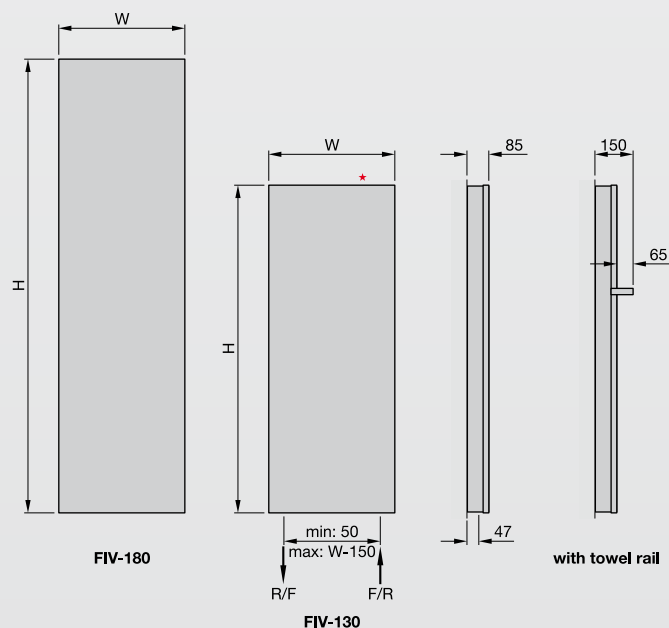

Technical specifications

Towel rail is easy to adjust and can be positioned at any height.

Self adjusting side panels adapt to the wall spacing

The flexible Zehnder EasyTube connections are ideal for refurbishments too.

Central heating Model stock	H mm	W mm	Finish	Output $\Delta t=60K$ Watts/btu	Output $\Delta t=50K$ Watts/btuEN442	Weight kg	RRP (ex VAT)	RRP (inc 20% VAT)
 FIV-130-050	1300	500	white	641/2187	513/1750	17,5	£505	£606,00
FIV-180-050	1800	500	white	852/2907	681/2324	23,6	£568	£681,60
FIV-180-060	1800	600	white	1022/3487	817/2788	28,3	£586	£703,20

Accessories

Model		RRP (ex VAT)	RRP (inc 20% VAT)
468158	522mm towel bar	£60,00	£72,00
468168	622mm towel bar	£66,00	£79,20

Max. working pressure: 10 bar

Colour finish: Standard colours from the Zehnder colour chart: white + 25%

Delivery: 20-30 working days

H = Height in mm
W = Width in mm