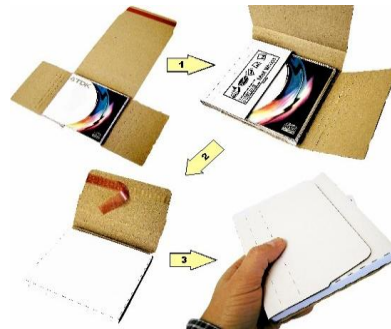

# MAIL WRAPS

Perfect for sending DVD's or media items

REF	MAX DIMENSIONS
White Type 1	210 x 158 x 70mm
White Type 2	250 x 175 x 80mm
White Type 3	300 x 205 x 100mm
White Type 4	336 x 255 x 100mm
White Type 5 - DVD	195 x 145 x 47mm
White Type 6 - CD	145 x 124 x 34mm
Brown Economy Small	243 x 163 x 39mm
Brown Economy Medium	305 x 215 x 39mm
Brown Economy A4	335 x 253 x 45mm
Brown Economy A3	455 x 305 x 59mm
Brown Economy 12" LP	320 x 320 x 40mm