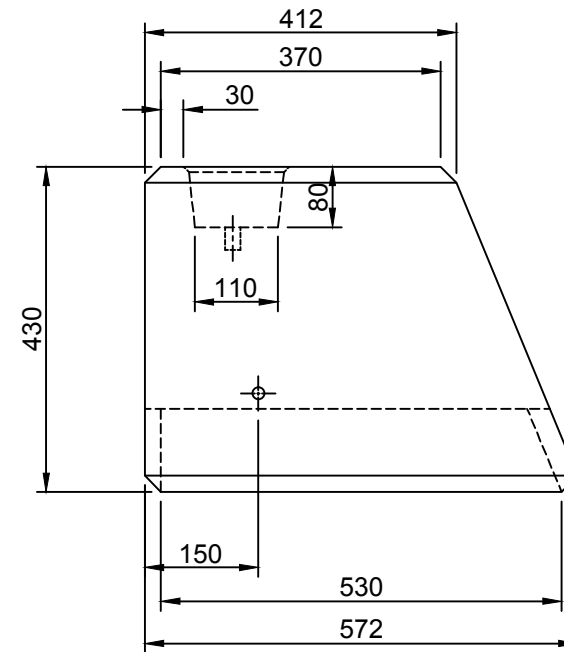

PROJECTION

Weight : 500 kg

						O	30.10.13	For Information		CTC	RD	
REV	DATE	REASON FOR ISSUE	DRN	APP	REV	DATE	REASON FOR ISSUE		DRN	APP		
TITLE :				Kentledge - Marquee Block				Elite Product Code : KM500				
				ELITE PRECAST CONCRETE LIMITED HALESFIELD 9, TELFORD SHROPSHIRE TF7 4QW								
DRN :	CTC	CHKD :	RD	DATE :	30-10-13	DRG SIZE :	A3	SCALE :	1:10	DRG	124	
											REV	O