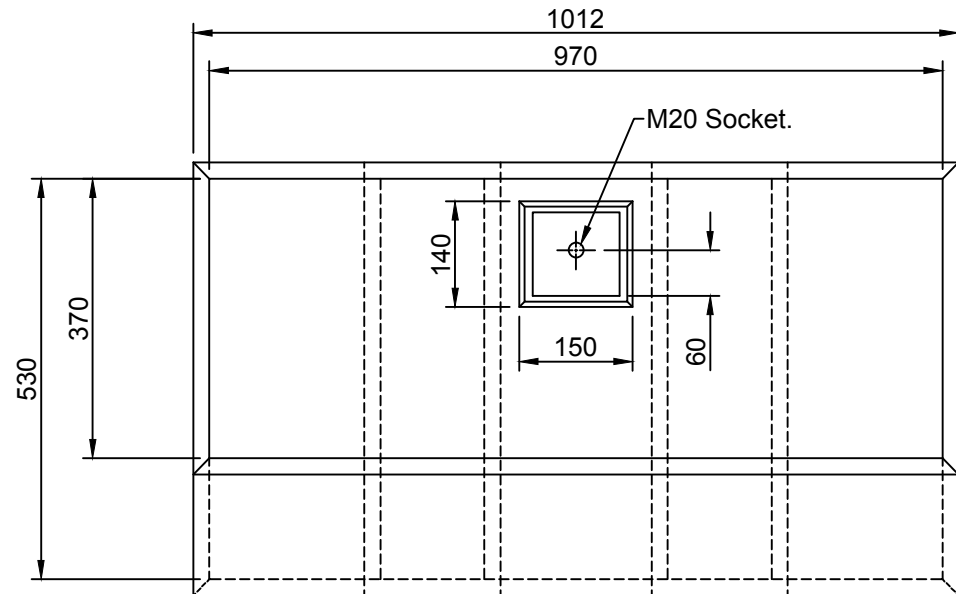

PROJECTION

Weight : 500 kg

						O	30.10.13	For Information		CTC	RD	
REV	DATE	REASON FOR ISSUE	DRN	APP	REV	DATE	REASON FOR ISSUE		DRN	APP		
TITLE :				Kentledge - Marquee Block				Elite Product Code : KM500				
				ELITE PRECAST CONCRETE LIMITED HALESFIELD 9, TELFORD SHROPSHIRE TF7 4QW								
DRN :	CTC	CHKD :	RD	DATE :	30-10-13	DRG SIZE :	A3	SCALE :	1:10	DRG	124	
											REV	O