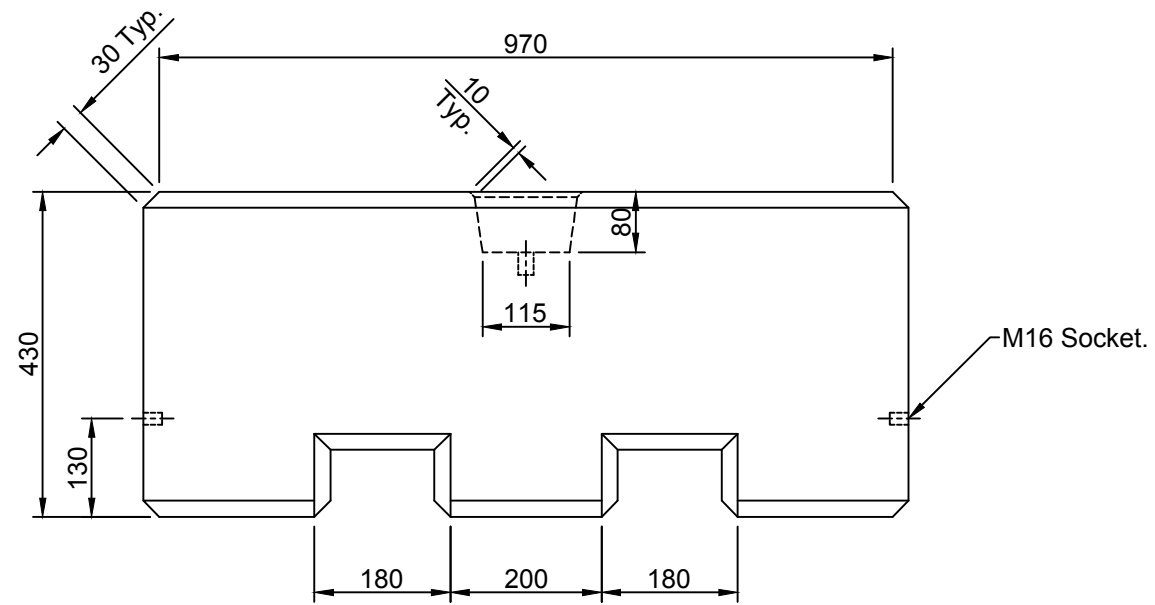

PROJECTION

Weight : 500 kg

						O	30.10.13	For Information		CTC	RD	
REV	DATE	REASON FOR ISSUE	DRN	APP	REV	DATE	REASON FOR ISSUE		DRN	APP		
TITLE :				Kentledge - Marquee Block				Elite Product Code : KM500				
				ELITE PRECAST CONCRETE LIMITED HALESFIELD 9, TELFORD SHROPSHIRE TF7 4QW								
DRN :	CTC	CHKD :	RD	DATE :	30-10-13	DRG SIZE :	A3	SCALE :	1:10	DRG	124	
											REV	O