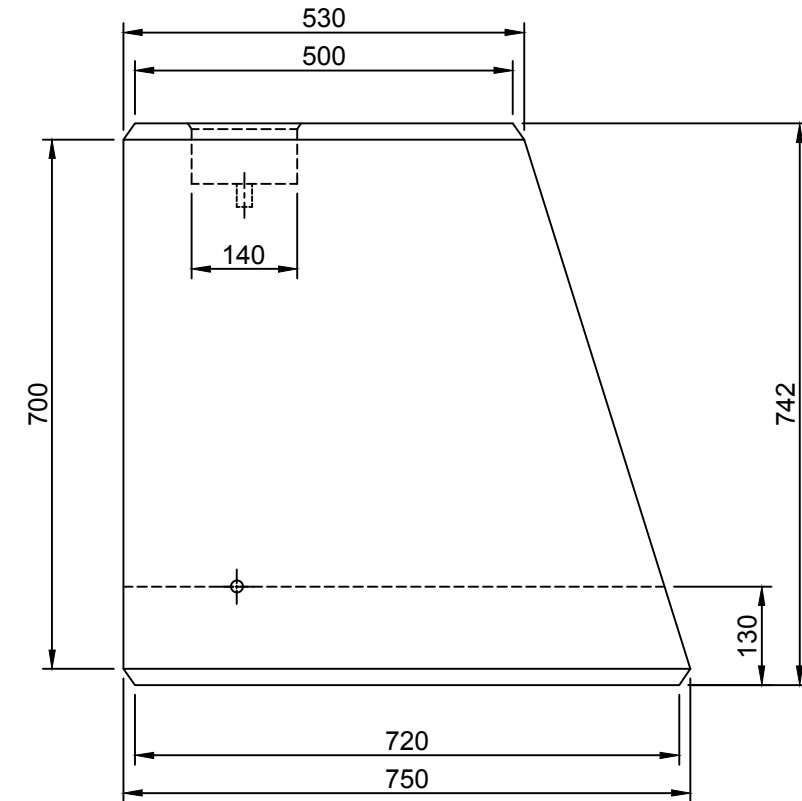

PROJECTION

Weight : 1000 kg Approx.

						O	06.11.13	For Information		CTC	RD		
REV	DATE	REASON FOR ISSUE			DRN	APP	REV	DATE	REASON FOR ISSUE			DRN	APP
TITLE :						Kentledge - Marquee Block			Elite Product Code : KM1000				
						ELITE PRECAST CONCRETE LIMITED HALESFIELD 9, TELFORD SHROPSHIRE TF7 4QW							
DRN :	CTC	CHKD :	RD	DATE :	06-11-13	DRG SIZE :	A3	SCALE :	1:10	DRG	137	REV	O