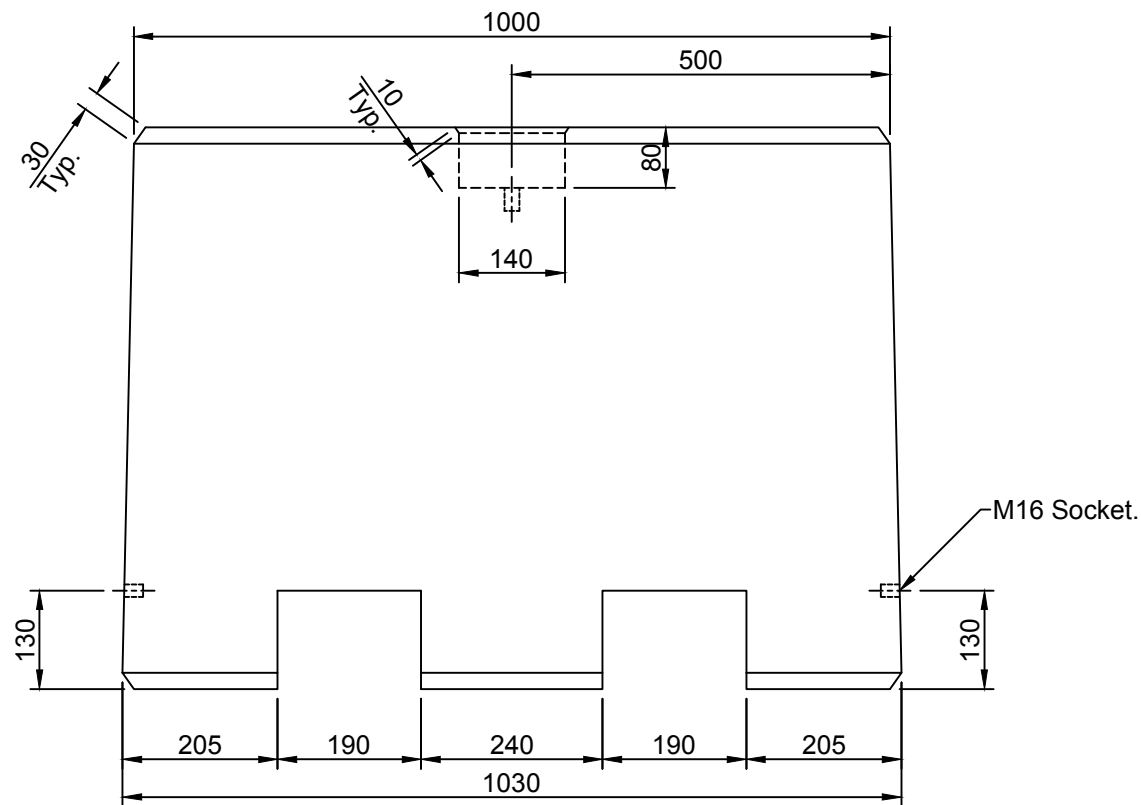

PROJECTION

Weight : 1000 kg Approx.

						O	06.11.13	For Information		CTC	RD		
REV	DATE	REASON FOR ISSUE			DRN	APP	REV	DATE	REASON FOR ISSUE			DRN	APP
TITLE :						Kentledge - Marquee Block			Elite Product Code : KM1000				
						ELITE PRECAST CONCRETE LIMITED HALESFIELD 9, TELFORD SHROPSHIRE TF7 4QW							
DRN :	CTC	CHKD :	RD	DATE :	06-11-13	DRG SIZE :	A3	SCALE :	1:10	DRG	137	REV	O