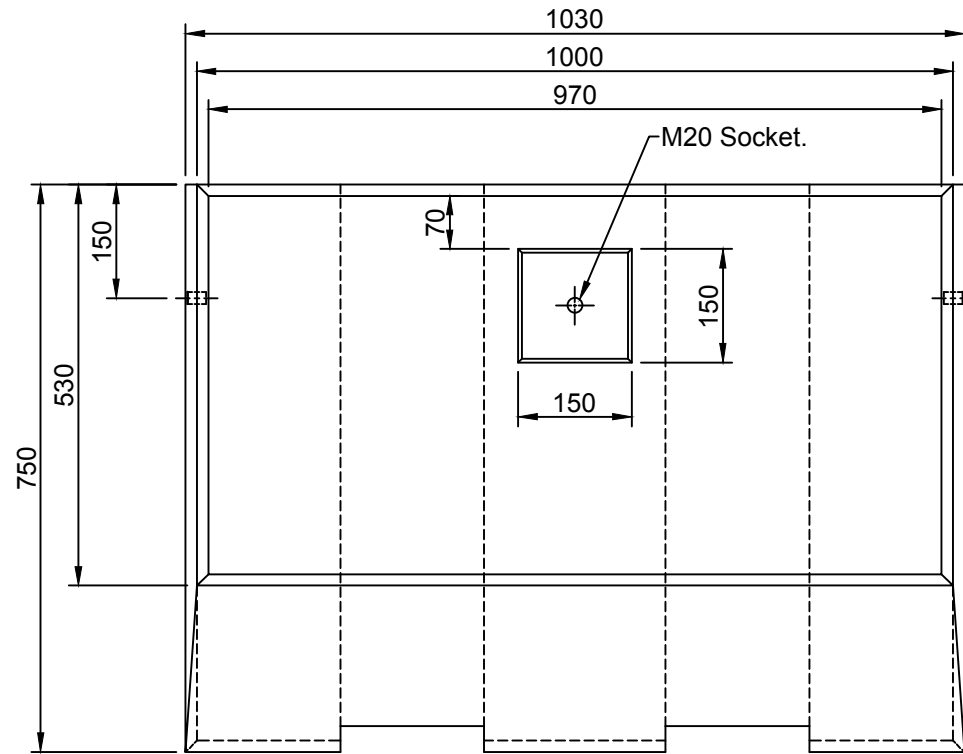

PROJECTION

Weight : 1000 kg Approx.

						O	06.11.13	For Information		CTC	RD		
REV	DATE	REASON FOR ISSUE			DRN	APP	REV	DATE	REASON FOR ISSUE			DRN	APP
TITLE :						Kentledge - Marquee Block			Elite Product Code : KM1000				
						ELITE PRECAST CONCRETE LIMITED HALESFIELD 9, TELFORD SHROPSHIRE TF7 4QW							
DRN :	CTC	CHKD :	RD	DATE :	06-11-13	DRG SIZE :	A3	SCALE :	1:10	DRG	137	REV	O