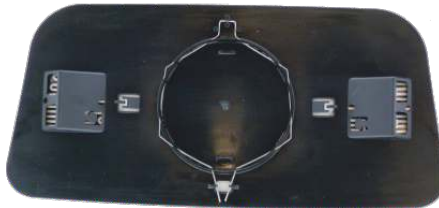

G801CE 407 x 184
ASHTREE M0801CE
Mercedes

G802CE 430 x 193
Ashtree M802CE
Volvo

G811CE 405 x 190
Irizar coach

GW815CEH
SCANIA 4 SERIES MAIN MIRROR

G820CE 402 x 209
ASHTREE M820CE

G8231CE 409 x 209
- ASHTREE M8231CEB

GW927CEH
ASHTREE M927CEH

The Ashtree range of heating elements are designed to cover the largest possible range of heated mirrors currently in use. All elements are 24 volt but 12 volt versions are also available in certain sizes.

Y2610	318 x 175mm	24Volt
Y2611	173 x 137mm	24Volt
Y2611-12	173 x 137mm	12Volt
Y2613	160 x 160mm	24Volt
Y2614	208 x 173mm	24Volt
Y2615	385 x 165mm	24Volt
Y2616	410 x 190mm	24Volt
Y2618	310 x 130mm	24Volt
Y2618-12	310 x 130mm	12Volt
Y2619	250 x 145mm	24Volt
Y2619-12	250 x 145mm	12Volt
Y2621	145 x 70mm	24Volt
Y2621-12	145 x 70mm	12Volt