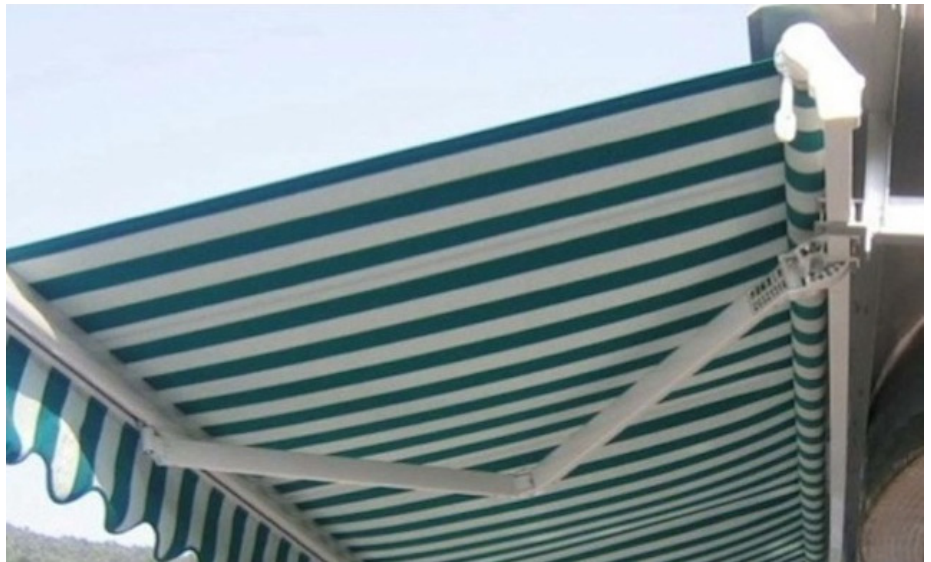

## Capri (square bar system)

Available as an open awning or close fitting semi cassette Elegance Basic

The area beneath is free from posts, beams and cords.

Elegant design with superior strength and longevity by German Engineering combined with affordable cost makes it in highest demand with our domestic and commercial customers.

Wall fitting

Arm support, Gear

Awning with heavy duty top board

## Capri (square bar system)