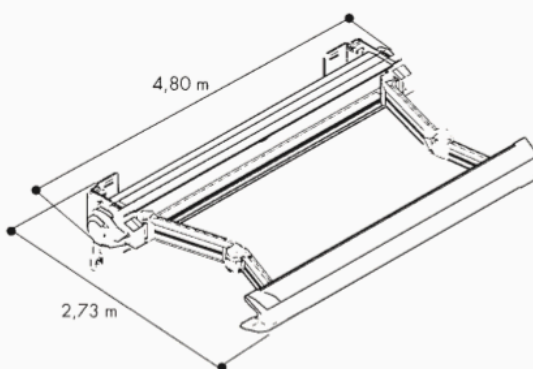

Compact Cassette Awning

Technical features

Maximum Dimensions

To cover an area of 480 x 273 cm

Operating System

Can be manual with a handle or tubular motor with a switch

Framework Colour

White colour RAL 9016 as standard,
Special powder coating available in other RAL
colours (price increase)