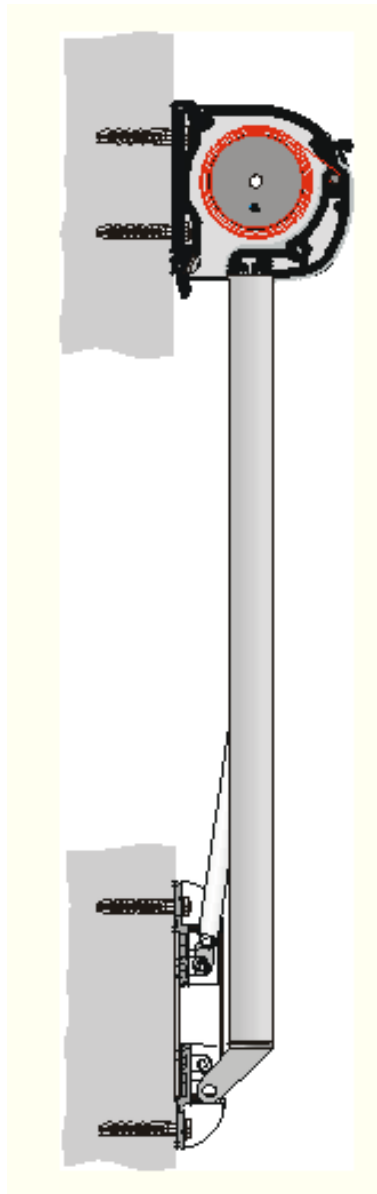

Drop Arm (Cassette awning system)

The Drop arm awning is designed specially for balconies and small windows.

Compact cassette height of just 130mm

High grade gas springs ensure good fabric tensioning in any extended position

Ideally suited even to side mounting

Optimum protection of awning fabric when retracted

Wall fitting

Ceiling fitting

Drop Arm (Cassette awning system)

Technical features

Width

Up to 500cm with 2 arms
Up to 700cm with 3 arms (max. drop 150cm with motor drive)

Arm lengths

75/100/125/150/175cm

Operating System

Electric motor fitted as standard, bevel gear available on request. Awnings with 3 hinged arms should be always motorised.

Extras

Sun and wind sensor,

Framework colours

-White colour RAL 9016
-Special powder-coating available in other RAL colours (price increase)

Cassette

Even when retracted, the drop arm awning offers optimal protection for both the awning fabric and mechanism while creating a harmonious impression on any facade