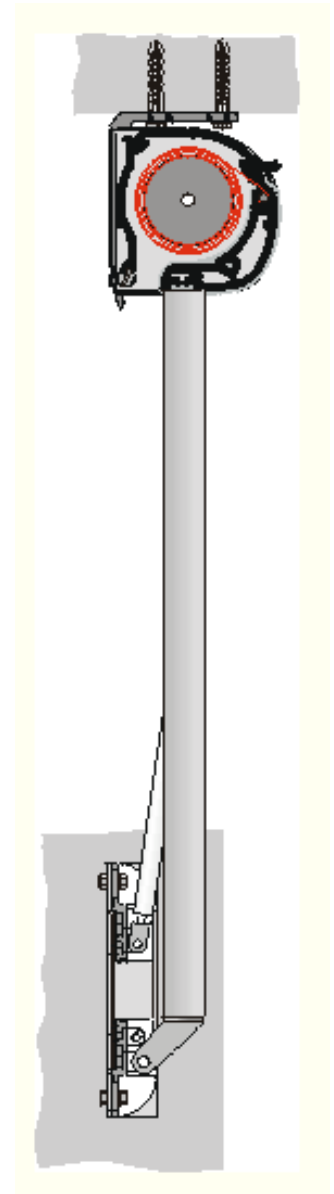

Drop Arm (Cassette awning system)

The Drop arm awning is designed specially for balconies and small windows.

Compact cassette height of just 130mm

High grade gas springs ensure good fabric tensioning in any extended position

Ideally suited even to side mounting

Optimum protection of awning fabric when retracted

Wall fitting

Ceiling fitting

Drop Arm (Cassette awning system)

Technical features

Width

Up to 500cm with 2 arms
Up to 700cm with 3 arms (max. drop 150cm with motor drive)

Arm lengths

75/100/125/150/175cm

Operating System

Electric motor fitted as standard, bevel gear available on request. Awnings with 3 hinged arms should be always motorised.

Extras

Sun and wind sensor,

Framework colours

-White colour RAL 9016
-Special powder-coating available in other RAL colours (price increase)

Cassette

Even when retracted, the drop arm awning offers optimal protection for both the awning fabric and mechanism while creating a harmonious impression on any facade