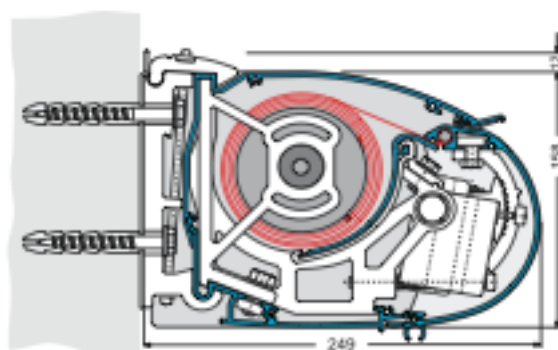

As a linked system of 2 to 3 units, it will have a span up to 1300cm or 1950cm width.

Technical details

The Elegance2000 is an extremely compact design with a height of just 170mm and depth of 249mm (when closed).

Front profile bracket

Connects the arms securely to the front profile

Hinged arms

With an extremely high spring tension to ensure that the awning fabric remains tight and completely stretched preventing it from resting on the arm hinges.

Elegance2000 Fully cassette awning

Technical features

Width

Up to 650cm
Projection: up to max. 400cm arm length, with 2 arms.

Up to 700cm
Projection: up to max. 350cm arm length, with 3 arms.

Arm Lengths

150/200/250/300/350/400cm

Wall fitting

Ceiling fitting