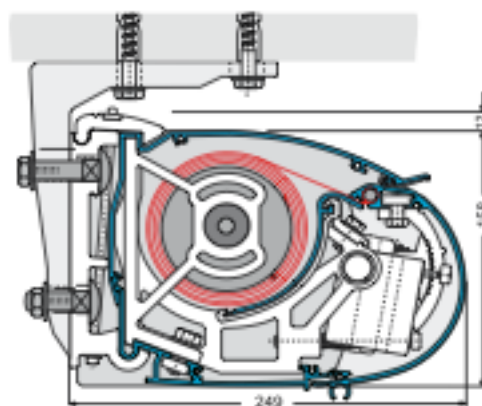

As a linked system of 2 to 3 units, it will have a span up to 1300cm or 1950cm width.

Technical details

The Elegance2000 is an extremely compact design with a height of just 170mm and depth of 249mm (when closed).

Front profile bracket

Connects the arms securely to the front profile

Hinged arms

With an extremely high spring tension to ensure that the awning fabric remains tight and completely stretched preventing it from resting on the arm hinges.

Elegance2000 Fully cassette awning

Technical features

Width

Up to 650cm
Projection: up to max. 400cm arm length, with 2 arms.

Up to 700cm
Projection: up to max. 350cm arm length, with 3 arms.

Arm Lengths

150/200/250/300/350/400cm

Wall fitting

Ceiling fitting