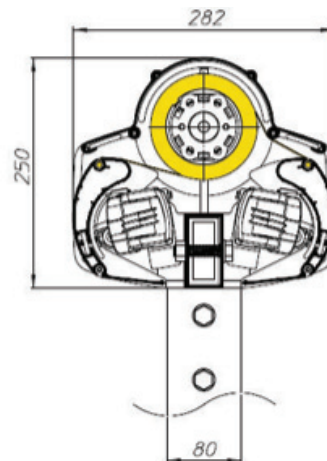

Top section