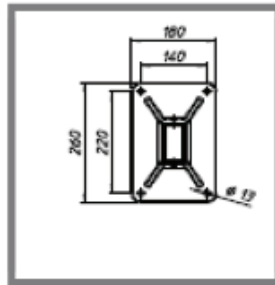

Terrasol (Free Standing Awning)

Technical features

Free standing awning
Strong 80x40mm galvanised steel frame
Several fixing plate options
Adjustable pitch on site.

Operation

Manual operation by concealed gear box and removable winding handle.

Motorised with a tubular motor housed within the cassette, with wall mounted rocker switch or remote control.

Projections available

2 x 1500 mm
2 x 2000 mm
2 x 2500 mm
2 x 3000 mm

Available in any RAL colour

Vast selection of fabric colours to choose from PARA, Dickson and Recasens.

Floor fixing