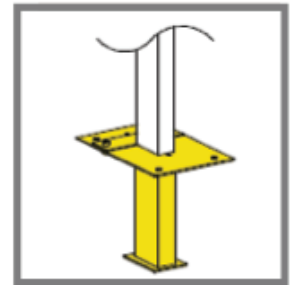

Terrasol (Free Standing Awning)

Technical features

Free standing awning
Strong 80x40mm galvanised steel frame
Several fixing plate options
Adjustable pitch on site.

Operation

Manual operation by concealed gear box and removable winding handle.

Motorised with a tubular motor housed within the cassette, with wall mounted rocker switch or remote control.

Projections available

2 x 1500 mm
2 x 2000 mm
2 x 2500 mm
2 x 3000 mm

Available in any RAL colour

Vast selection of fabric colours to choose from PARA, Dickson and Recasens.

Floor fixing