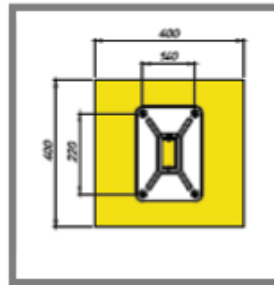

Terrasol (Free Standing Awning)

Technical features

Free standing awning
Strong 80x40mm galvanised steel frame
Several fixing plate options
Adjustable pitch on site.

Operation

Manual operation by concealed gear box and removable winding handle.

Motorised with a tubular motor housed within the cassette, with wall mounted rocker switch or remote control.

Projections available

2 x 1500 mm
2 x 2000 mm
2 x 2500 mm
2 x 3000 mm

Available in any RAL colour

Vast selection of fabric colours to choose from PARA, Dickson and Recasens.

Floor fixing