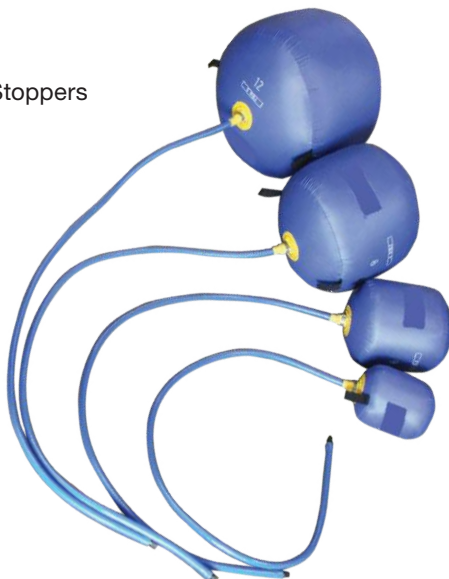

#### **Sausage**

The design of this type gives more contact area between the stopper and the pipe wall enabling these stoppers to hold back more pressure.

#### **Heat Resistant**

These stoppers are made from a specially designed kevlar and nomex mix material to withstand temperatures up to 500°C for applications involving higher temperatures such as pre heating.

Each inflatable stopper comes with an inflation hose fitted with a schrader valve enabling inflation with a standard airline, bicycle or foot pump.

16" Heat Resistant Stopper

Cylindrical Stoppers

**GBC Industrial Tools** inflatable stoppers are supplied as standard with no through tube. Through tubes can be supplied when the stoppers are required for weld purging applications.

When deflated, the inflatable stoppers can be inserted and withdrawn with ease.