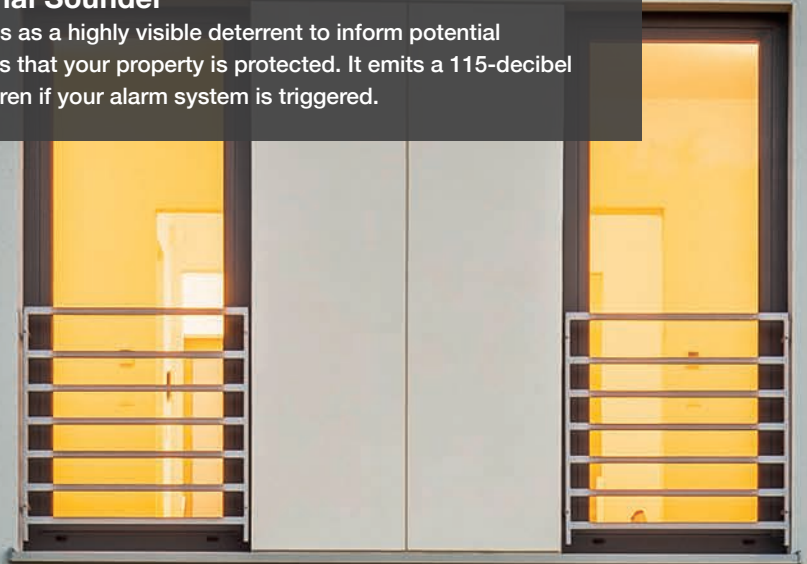

### External Sounder

This acts as a highly visible deterrent to inform potential intruders that your property is protected. It emits a 115-decibel alarm siren if your alarm system is triggered.