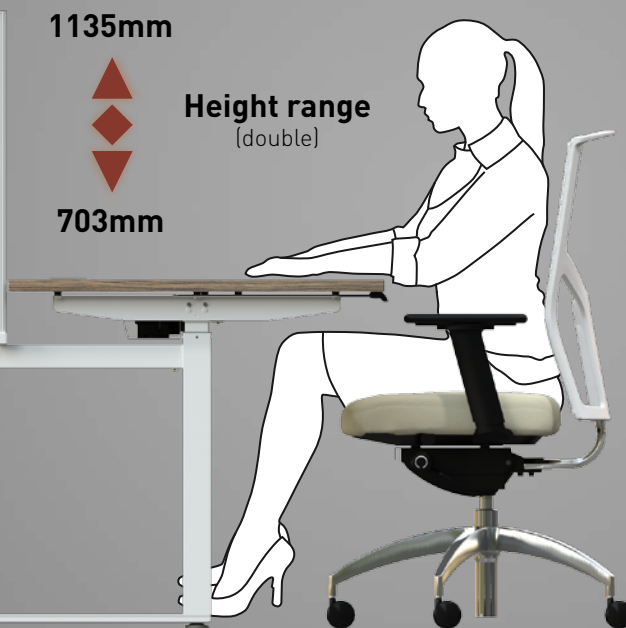

1135mm
Height range
(double)
703mm