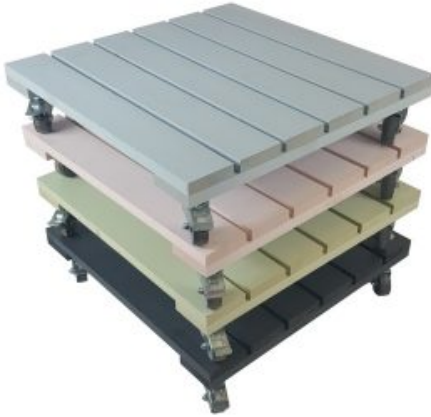

As with all our products the pot stands are constructed from sustainably sourced timber. The large stained square pot stands measure:

- 476mm square and
- just under 110mm high

Being raised off the ground they have a degree of frost protection. They also prevent plants becoming waterlogged during periods of heavy rain or over-watering.

SKU: N/A. Category: Plant Pot Stands.

Finish

Dark Brown (DB), Distressed (DIS), Natural (NAT), Rustic Brown (RB), Weathered (WE)

Please get in touch if you need additional details

LIGNEUS

CRAFTED FROM WOOD
MADE IN THE COTSWOLDS

Tel:

01453 884 600

Email:

info@ligneus.co.uk

48cm Painted Square Pot Stand | £29.95

- 476mm Square
- Heavy Duty Design loading 150+kg
- 4 swivel casters including 2 braked for stability
- 4 beautiful colours
- Exterior paint
- Perfect for moving heavy pots easily