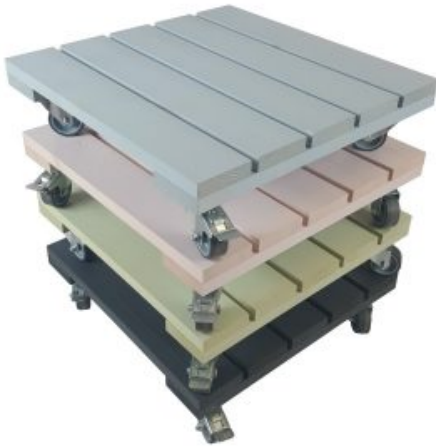

As with all our products the pot stands are constructed from sustainably sourced timber. The small painted square pot stands measure:

- approx 476mm square and
- just under 110mm high

Being raised off the ground they have a degree of frost protection. They also prevent plants becoming waterlogged during periods of heavy rain or over-watering.

SKU: N/A. Category: Plant Pot Stands.

Colour

Amberley Grey (AG), Cherrington Pink (CP), Frampton Green (FG), Nailsworth Blue (NB)

Please get in touch if you need additional details

Ligneus Products Ltd, Brimscombe Port Industrial Estate, Stroud, GL5 2QQ | 01453 884 600 | info@ligneus.co.uk

40cm Painted Square Pot Stand | £26.95

- 395mm Square
- Heavy Duty Design loading 150+kg
- 4 swivel casters including 2 braked for stability
- 4 beautiful colours
- Exterior paint
- Perfect for moving heavy pots easily