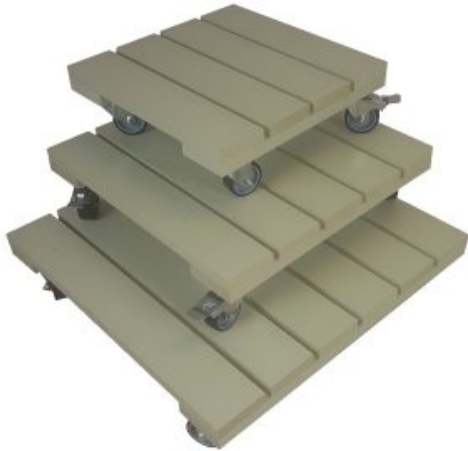

Frampton Green Painted Square Pot Stand Set | £69.95

- SAVE OVER £10 on the set
- Heavy Duty Design loading 150+kg
- 4 swivel casters including 2 braked for stability
- Beautiful Frampton Green
- Exterior paint
- Perfect for moving heavy pots easily

Frampton Green Painted Square Pot Stand Set

This colourfully beautiful Frampton Green Painted Square Pot Stand Set is perfect for developing a colour scheme in your garden. Heavy duty in design these pot stands can carry 150+kg. These pot stands will make moving heavy pots easy enough for the frailest of people. They run on 4 swivel casters, 2 of which are braked casters for added stability.

As with all our products the pot stands are constructed from sustainably sourced timber. Each pot stand sits 110mm high and the set is made up of:

- Large (48cm) Painted Square Pot Stand
- Medium (40cm) Painted Square Pot Stand
- Small (32cm) Painted Square Pot Stand

All painted in an exterior paint in beautiful Frampton Green.

Being raised off the ground they have a degree of frost protection. They also prevent plants becoming waterlogged during periods of heavy rain or over-watering.

Category: Plant Pot Stands.

Colour

Amberley Grey (AG), Cherrington Pink (CP), Frampton Green (FG), Nailsworth Blue (NB)

Please get in touch if you need additional details