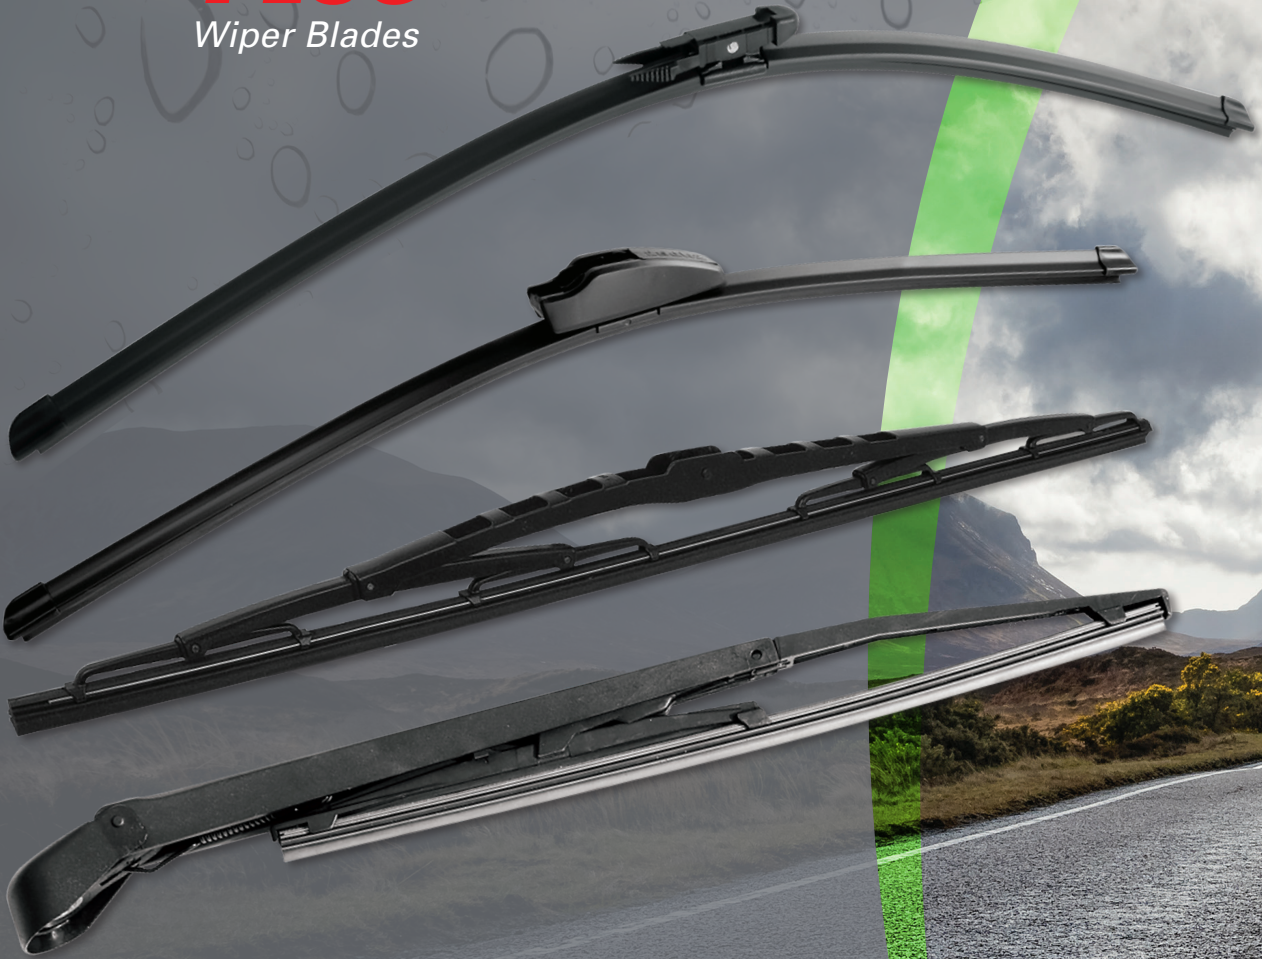

silbak

VISION PLUS

Wiper Blades

ISLA

Components Ltd

Isla Components Ltd

Unit 5 Court Farm Technology Park
Bishops Cleeve
Worcester
WR6 5AY

☎ 01885 485 950

☎ 01885 490 472

✉ sales@islacomponents.co.uk

www.islacomponents.co.uk