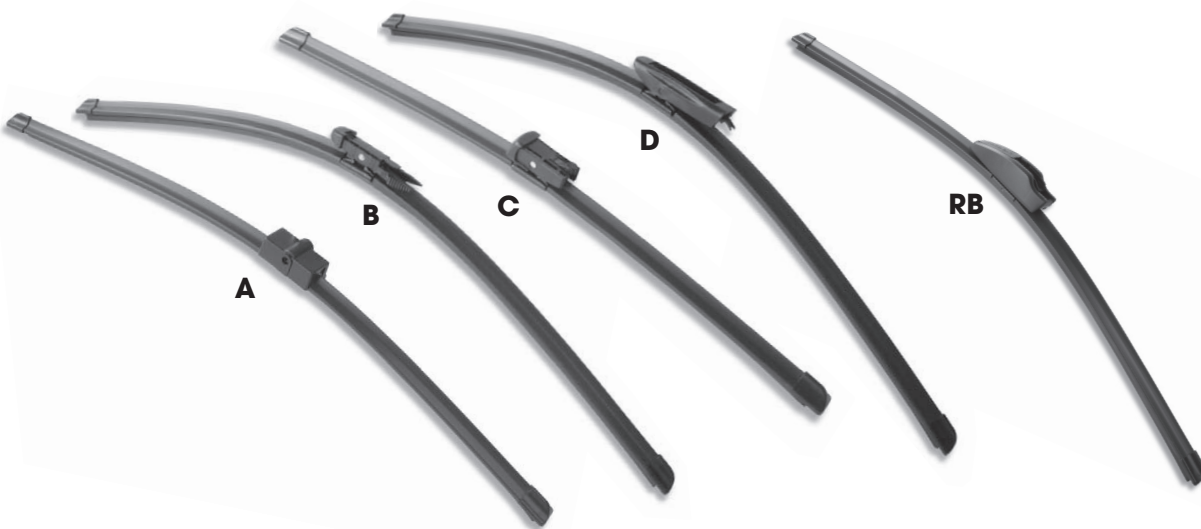

Adapter Type **C** Arm Type Top Push Button

This arm has a square locating top hole, which locates on the square locating peg on the adapter.

Adapter Type **G+** Arm Type Arm Top Lock

Fitment is the same as the G adapter with the only difference being the longer end caps at the top end in the parked vehicle position.

Adapter Type **C2** Arm Type Top Push Button Narrow Fit

Again this adapter and its assembly operation is exactly as adapter C, the difference being that this adapter is slightly narrower.

Adapter Type **H** Arm Type Side Pin Lock Wide Fit with Cover

The assembly of the arm to the blade is as our A and A2 adapters, with the only difference being that the actual fitment is slightly wider, and is hidden by the cover.

Adapter Type **D** Arm Type Bayonet Top Lock

The arm, which assembles to this adapter has a bayonet location and fits directly into the top of the adapter.

Adapter Type **KA** Arm Type Side Lock Pin Offset Fit

There is a side location pin on the wiper arm, which locates in the blade adapter, which is offset.

Adapter Type **E** Arm Type Top Lock Pin

Original fitment has a long cover, which is not required to fit the Silbak blade as an improved much smaller locking cap is used.

Adapter Type **U** Arm Type 9x3 Hook 9x4 Hook

Retro/Upgrade Universal Flat Blade. supplied complete with pre-fitted 9x4mm 9x3mm adapter and is an option to the metal wiper blade.