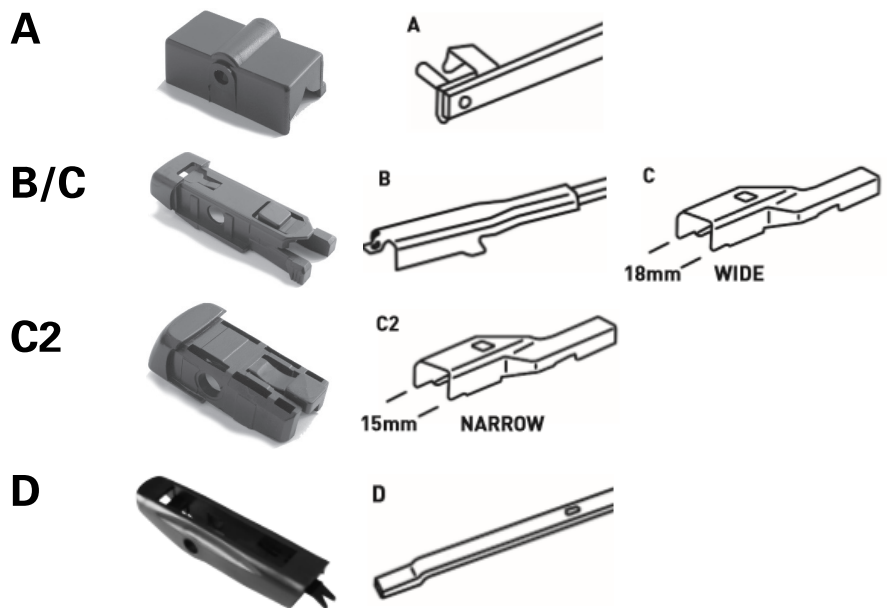

The assembly of the arm to the blade is as our A and A2 adapters, with the only difference being that the actual fitment is slightly wider, and is hidden by the cover.

Adapter Type **D**  Arm Type Bayonet Top Lock 

The arm, which assembles to this adapter has a bayonet location and fits directly into the top of the adapter.

Adapter Type **KA**  Arm Type Side Lock Pin Offset Fit 

There is a side location pin on the wiper arm, which locates in the blade adapter, which is offset.

Adapter Type **E**  Arm Type Top Lock Pin 

Original fitment has a long cover, which is not required to fit the Silbak blade as an improved much smaller locking cap is used.

Adapter Type **U**  Arm Type 9x3 Hook 9x4 Hook 

Retro/Upgrade Universal Flat Blade. supplied complete with pre-fitted 9x4mm 9x3mm adapter and is an option to the metal wiper blade.

UNIVERSAL MULTI-FIT AERO BLADES

MULTI DIRECT FIT WIPER BLADES	
BLADE SIZE	ADAPTER IN THE BOX
MDF145	C
MDF155	A,B,C,C2,D
MDF165	A,B,C,C2,D
MDF175	A
MDF185	A,B,C,C2,D
MDF195	A,B,C,C2,D
MDF205	A,B,C,C2
MDF215	A,B,C,C2,D
MDF225	A,B,C,C2,D
MDF235	A,B,C,D
MDF245	A,B,C,C2,D
MDF265	A,B,C,C2,D
MDF285	A,B,C,C2
MDF305	A,B,C,C2
MDF325	A,B,C,C2