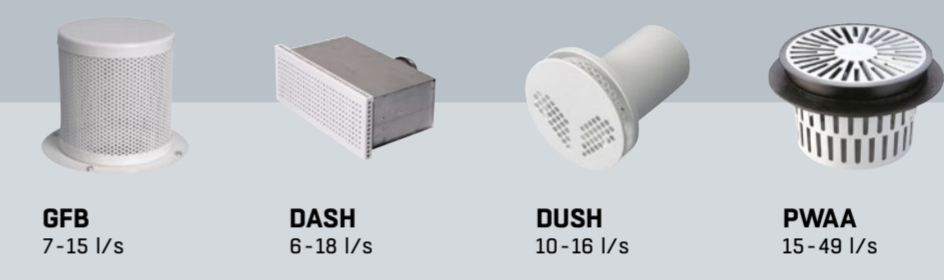

AIR TERMINAL DEVICES FOR ALL APPLICATIONS

Ceiling diffusers

ATLAS Series

Plenum boxes

Nozzle diffusers

ARIES Series

Jet Nozzle diffusers

Swirl diffusers

INDUS Series

Active diffusers

Wall diffusers

Slot diffuser

Floor diffusers

Duct diffusers

Displacement diffusers

Transfer air grilles

Grilles

Exhaust air valves

Plenum boxes for grilles

Supply air valves

Fresh air valves

External grilles

◇ = Plastic valves ◀ = Suitable for both supply and exhaust air ◀ = Only for exhaust air ⊕ = Delivered in CleanVent® as standard ⊕ = Available in CleanVent® (special order)