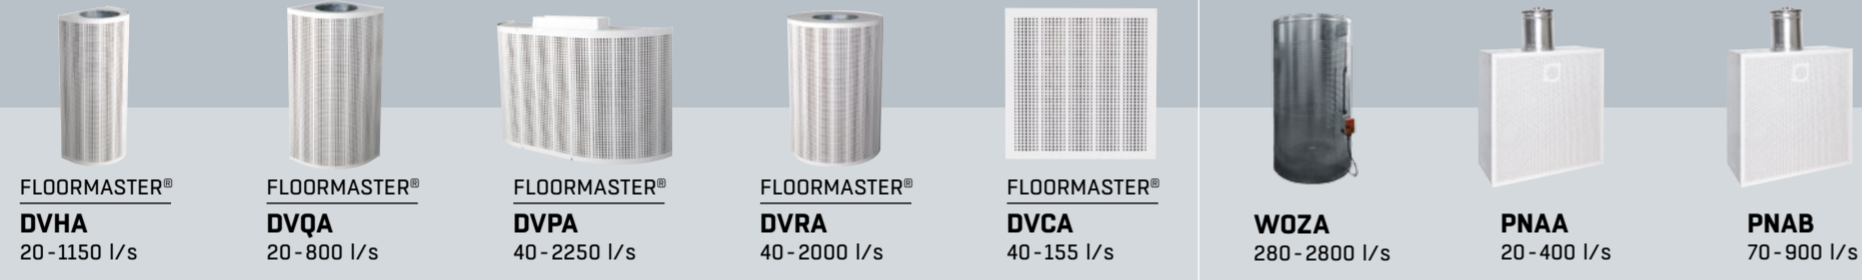

AIR TERMINAL DEVICES FOR ALL APPLICATIONS

Ceiling diffusers

ATLAS Series

Plenum boxes

Nozzle diffusers

ARIES Series

Jet Nozzle diffusers

Swirl diffusers

INDUS Series

Active diffusers

Wall diffusers

Slot diffuser

Floor diffusers

Duct diffusers

Displacement diffusers

Transfer air grilles

Grilles

Exhaust air valves

Plenum boxes for grilles

Supply air valves

Fresh air valves

External grilles

◇ = Plastic valves   ◀ = Suitable for both supply and exhaust air   ◀ = Only for exhaust air   ⊕ = Delivered in CleanVent® as standard   ⊕ = Available in CleanVent® (special order)

FläktGroup

DENCO HAPPEL SEMCO FLÄKT WOODS DELBAG ILDOAIR