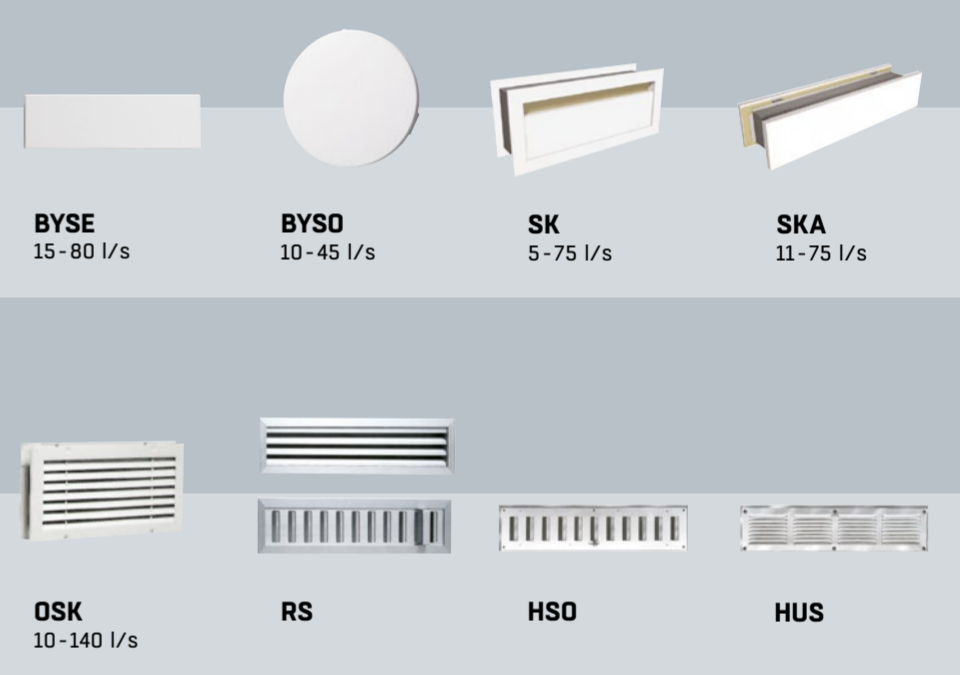

AIR TERMINAL DEVICES FOR ALL APPLICATIONS

Ceiling diffusers

ATLAS Series

Plenum boxes

Nozzle diffusers

ARIES Series

Jet Nozzle diffusers

Swirl diffusers

INDUS Series

Active diffusers

Wall diffusers

Slot diffuser

Floor diffusers

Duct diffusers

Displacement diffusers

Transfer air grilles

Grilles

Exhaust air valves

Plenum boxes for grilles

Supply air valves

Fresh air valves

External grilles

◇ = Plastic valves ◀ = Suitable for both supply and exhaust air ◀ = Only for exhaust air ⊕ = Delivered in CleanVent® as standard ⊕ = Available in CleanVent® (special order)