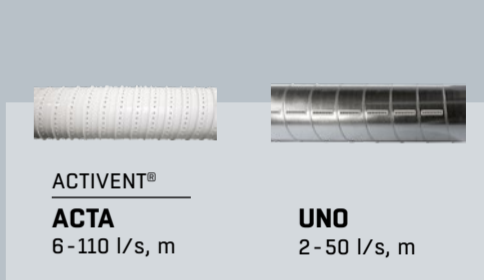

Duct diffusers