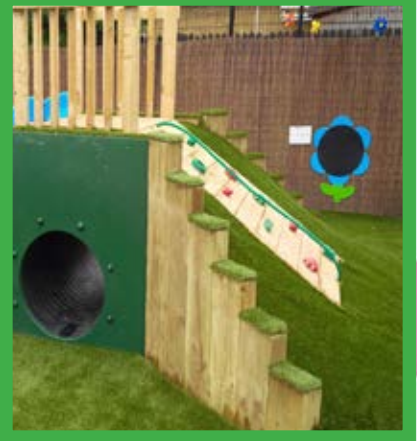

Sloping Balance Walk leading to a longer trim trail

Walk & Stretch Post

Walk & Stretch Post

Log Rope & Log Snake

Slalom Rope Walk

Log Snake

Jigsaw Traverse Wall

SHELTERS and STAGES ~ UMBRELLAS and SHADES

GAZEBOS and SHELTERS

Whether for teaching outside or playtime, SSP has a superb range of gazebos, shelters and stages.

Our **Timber Gazebo and Shelter** options include seating, half or whole sides, windows and flooring and come in a range of sizes. Gazebos are ideal for providing less formal teaching spaces or for taking shelter from the elements. With increased emphasis nowadays on teaching outdoors and allowing exploration, a gazebo allows much more comfort for teachers and pupils.

Gazebo

Tiered Stage

Enclosed Stage

Gazebo Interior

Stage & Seating

GIANT UMBRELLAS & SUNSHADES

We have a bright colourful commercial range of sun shades for playgrounds. They can be free-standing or with an in-ground sleeve. Square or round from 3m to 5m in diameter

CLIMBING WALLS

PLAY PANELS

Positioned within equipment or mounted on a wall or posts

Drums

Xylophone

Keyboard

Games panels

Games panels