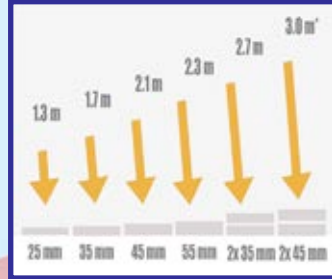

Safety Flooring