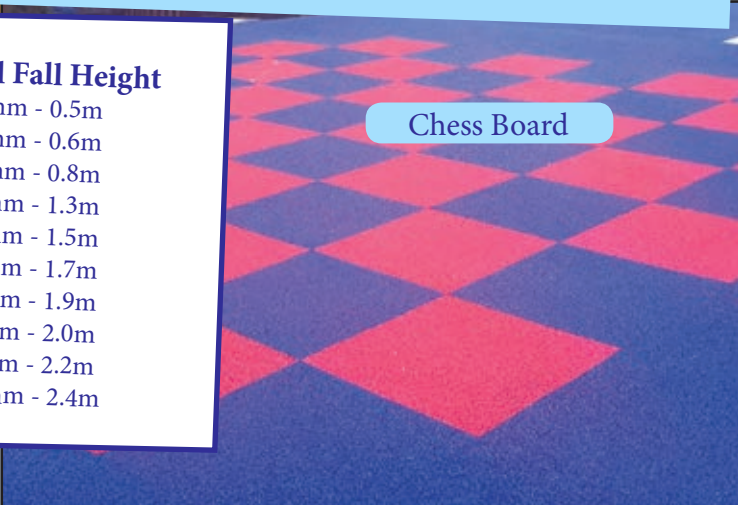

Critical Fall Height	
15mm	- 0.5m
20mm	- 0.6m
30mm	- 0.8m
40mm	- 1.3m
50mm	- 1.5m
60mm	- 1.7m
70mm	- 1.9m
80mm	- 2.0m
90mm	- 2.2m
100mm	- 2.4m

Chess Board