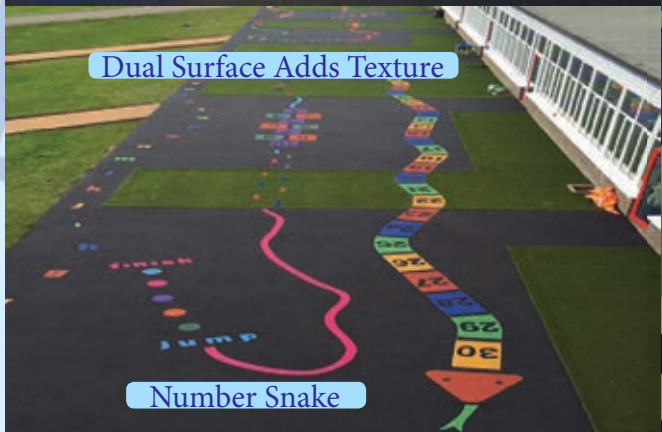

Surfacing & Equipment
For Sports & Play
SSP Specialised Sports Products Ltd

EPDM WET POUR RUBBER SURFACING

Specialist Safety Surfaces for Children's Playground Flooring

SSP WET POUR RUBBER SAFETY SURFACE... is a bonded rubber surface designed for children's playgrounds and safety areas. It is a two layer system consisting of a base rubber and a top wearing layer of rubber crumb which is bonded with resin on site.

SOLID GRAPHICS & GAMES are available to create themes and educational aids or a flecked surface can be created using a mixture of colours.

Fitness Games

Numbers

WET POUR RUBBER .. provide a bouncy safe "All Weather" playground flooring suitable for run around areas and around playground equipment. The fall height required around a piece of playground equipment is created by varying the thickness of the rubber flooring. For details see below.

Multi-Coloured

Critical Fall Height	
15mm	- 0.5m
20mm	- 0.6m
30mm	- 0.8m
40mm	- 1.3m
50mm	- 1.5m
60mm	- 1.7m
70mm	- 1.9m
80mm	- 2.0m
90mm	- 2.2m
100mm	- 2.4m

Chess Board

Road Layout

Road Layout

Number Snake

Rubber Pathway

Swimming Pool Surround

Numeracy Graphics

Play Equipment Safety Surfacing

Alphabet Snake

Colourful Splashes

Hop Scotch

POINTS TO CONSIDER FOR YOUR NEW PLAYGROUND FLOORING :