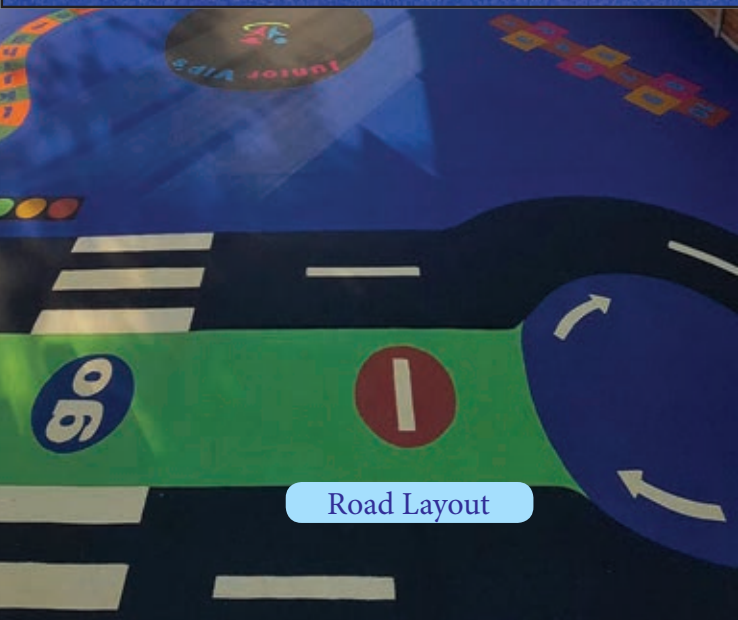

Road Layout