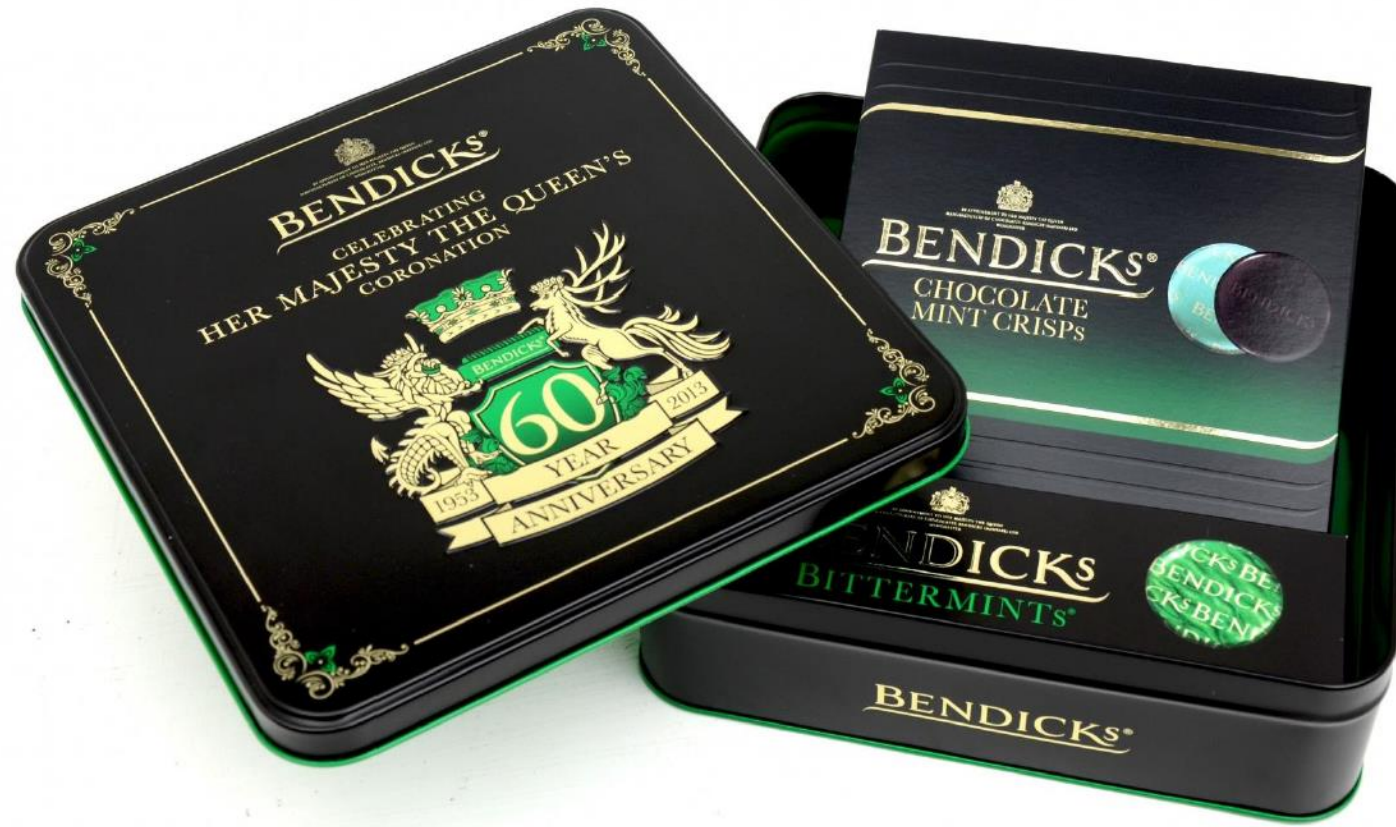

Amazing Tins.

We go to extraordinary lengths so your products reach your customers in the best quality tin packaging available.

Here's just some of the projects we have worked on...

TINPLATE

FORTNUM & MASON
EST. 1767
SPICED ROSE
AND
FENNEL
15 SILKY BAG
INFUSIONS
NET WT 37.5g 1.3oz

FORTNUM & MASON

Fortnum & Mason Tea

TINPLATE

Pukka Herbal Collection

TINPLATE

Oil Can Grooming

TINPLATE

Benedicks Chocolate Mint Crisps